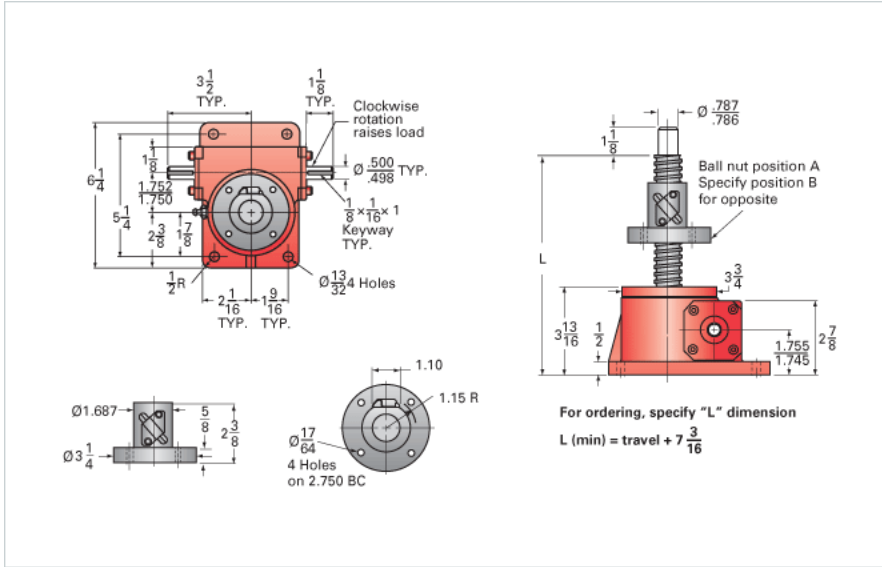

ActionJac 2.5-BSJ-UR 24:1

Call 800-321-7800 or visit us online at www.nookindustries.com to configure and order your ActionJac 2.5-BSJ-UR 24:1 today!

Details

Capacity [Ton]	2.5
Gear Ratio	24:1
Turns of Worm per Inch Travel	96
Torque to Raise 1 lb. [in-lb]	0.0042
Lifting Screw Diameter [in]	1.00
Screw Lead [in]	0.250
Root Diameter [in]	0.820
BackDrive Holding Torque [ft-lb]	1.5
Tare Drag Torque [in-lb]	5

Performance Specifications

Maximum Allowable Input [hp]	0.50
Maximum Input Torque [in-lb]	21
Maximum Worm Speed at Rated Load [rpm]	1800
Maximum Load at 1750 RPM [lb]	4287
Starting Torque	1.5 x Running Torque

Weight

Base 0 Travel [lb]	17
Per Inch of Travel [lb]	0.60
Grease [lb]	0.5