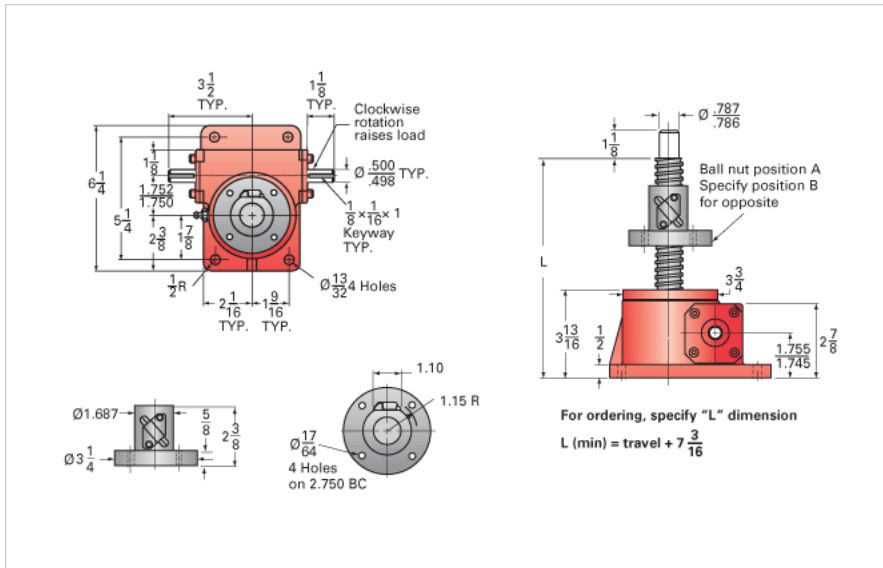

ActionJac 2.5-BSJ-UR 24:1

Call 800-321-7800 or visit us online at www.nookindustries.com to configure and order your ActionJac 2.5-BSJ-UR 24:1 today!

Details

Capacity [Ton]	2.5
Gear Ratio	24:1
Turns of Worm per Inch Travel	96
Torque to Raise 1 lb. [in-lb]	0.0042
Lifting Screw Diameter [in]	1.00
Screw Lead [in]	0.250
Root Diameter [in]	0.820
BackDrive Holding Torque [ft-lb]	1.5
Tare Drag Torque [in-lb]	5

Performance Specifications

Maximum Allowable Input [hp]	0.50
Maximum Input Torque [in-lb]	21
Maximum Worm Speed at Rated Load [rpm]	1800
Maximum Load at 1750 RPM [lb]	4287
Starting Torque	1.5 x Running Torque