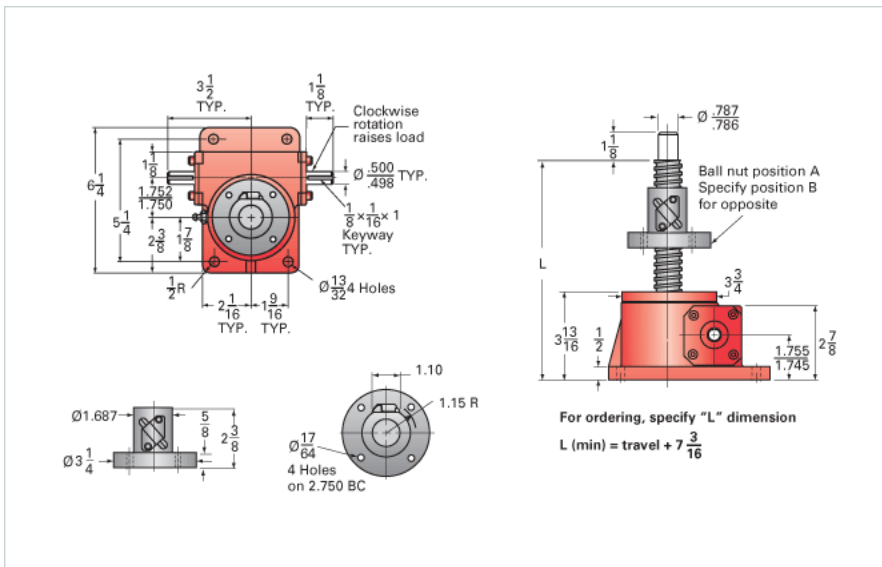

ActionJac 2.5-BSJ-UR 24:1

Call 800-321-7800 or visit us online at www.nookindustries.com to configure and order your ActionJac 2.5-BSJ-UR 24:1 today!

Details

Capacity [Ton]	2.5
Gear Ratio	24:1
Turns of Worm per Inch Travel	96
Torque to Raise 1 lb. [in-lb]	0.0042
Lifting Screw Diameter [in]	1.00
Screw Lead [in]	0.250
Root Diameter [in]	0.820
BackDrive Holding Torque [ft-lb]	1.5
Tare Drag Torque [in-lb]	5
Performance Specifications	
Maximum Allowable Input [hp]	0.50
Maximum Input Torque [in-lb]	21
Maximum Worm Speed at Rated Load [rpm]	1800
Maximum Load at 1750 RPM [lb]	4287
Starting Torque	1.5 x Running Torque
Weight	
Base 0 Travel [lb]	17
Per Inch of Travel [lb]	0.60
Grease [lb]	0.5