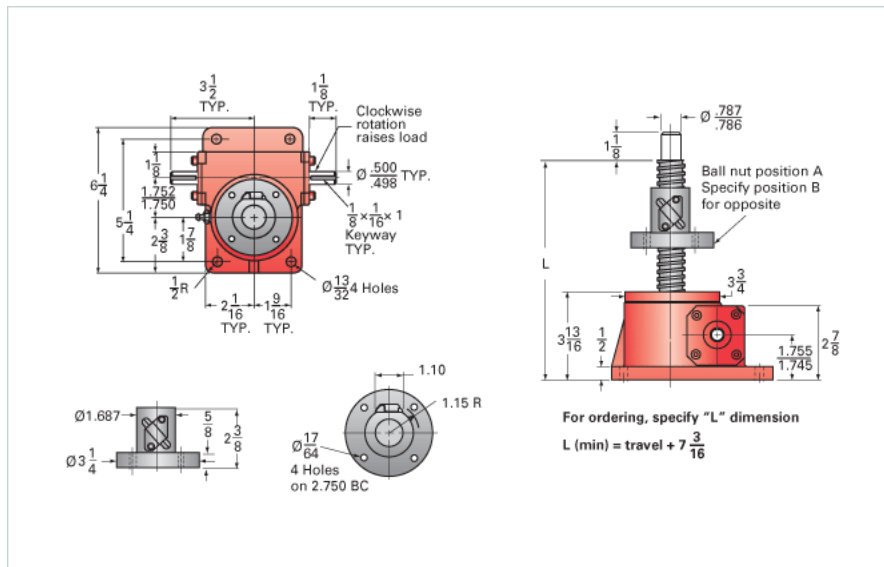

### Details

Capacity [Ton]	2.5
Gear Ratio	24:1
Turns of Worm per Inch Travel	96
Torque to Raise 1 lb. [in-lb]	0.0042
Lifting Screw Diameter [in]	1.00
Screw Lead [in]	0.250
Root Diameter [in]	0.820
BackDrive Holding Torque [ft-lb]	1.5
Tare Drag Torque [in-lb]	5

### Performance Specifications

Maximum Allowable Input [hp]	0.50
Maximum Input Torque [in-lb]	21
Maximum Worm Speed at Rated Load [rpm]	1800
Maximum Load at 1750 RPM [lb]	4287
Starting Torque	1.5 x Running Torque