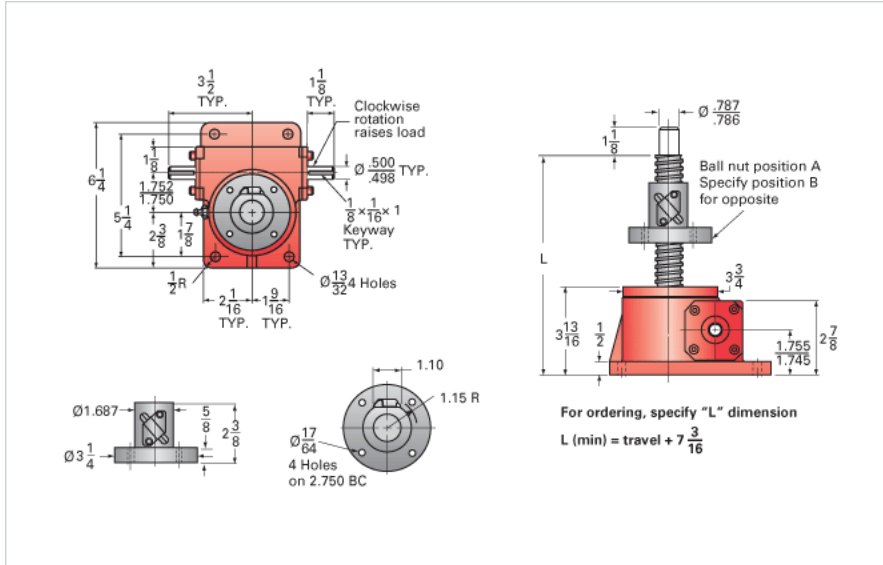

ActionJac 2.5-BSJ-UR 24:1

Call 800-321-7800 or visit us online at www.nookindustries.com to configure and order your ActionJac 2.5-BSJ-UR 24:1 today!

Details

Capacity [Ton]	2.5
Gear Ratio	24:1
Turns of Worm per Inch Travel	96
Torque to Raise 1 lb. [in-lb]	0.0042
Lifting Screw Diameter [in]	1.00
Screw Lead [in]	0.250
Root Diameter [in]	0.820
BackDrive Holding Torque [ft-lb]	1.5
Tare Drag Torque [in-lb]	5

Performance Specifications

Maximum Allowable Input [hp]	0.50
Maximum Input Torque [in-lb]	21
Maximum Worm Speed at Rated Load [rpm]	1800
Maximum Load at 1750 RPM [lb]	4287
Starting Torque	1.5 x Running Torque

Weight

Base 0 Travel [lb]	17
Per Inch of Travel [lb]	0.60
Grease [lb]	0.5