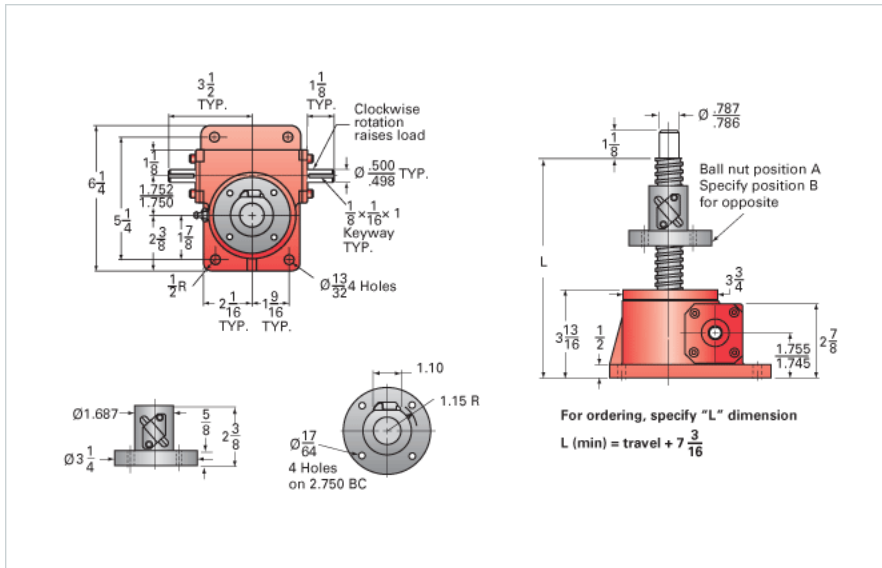

ActionJac 2.5-BSJ-UR 12:1

Call 800-321-7800 or visit us online at www.nookindustries.com to configure and order your ActionJac 2.5-BSJ-UR 12:1 today!

Details

Capacity [Ton]	2.5
Gear Ratio	12:1
Turns of Worm per Inch Travel	48
Torque to Raise 1 lb. [in-lb]	0.0061
Lifting Screw Diameter [in]	1.00
Screw Lead [in]	0.250
Root Diameter [in]	0.820
BackDrive Holding Torque [ft-lb]	2
Tare Drag Torque [in-lb]	5

Performance Specifications

Maximum Allowable Input [hp]	1.50
Maximum Input Torque [in-lb]	53
Maximum Worm Speed at Rated Load [rpm]	1800
Maximum Load at 1750 RPM [lb]	5000
Starting Torque	1.5 x Running Torque

Weight

Base 0 Travel [lb]	17
Per Inch of Travel [lb]	0.60
Grease [lb]	0.5