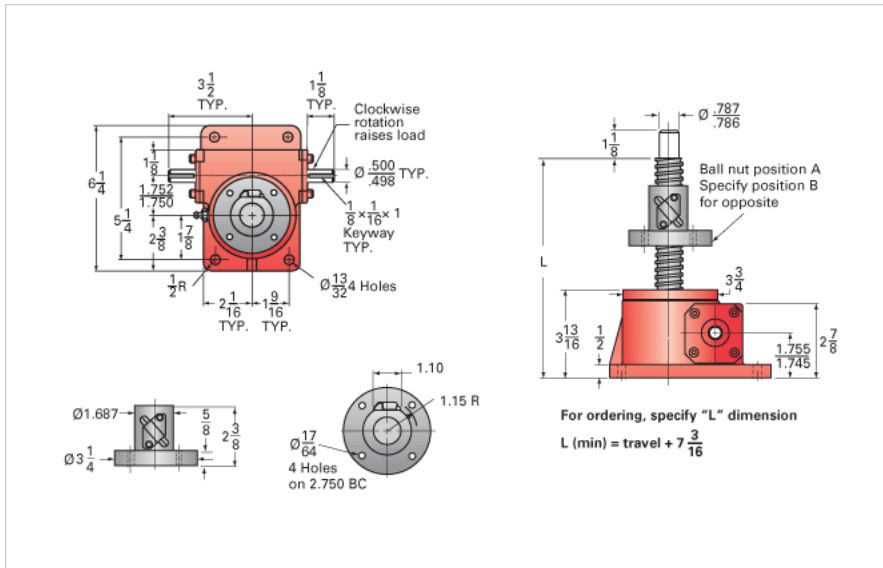

ActionJac 2.5-BSJ-UR 12:1

Call 800-321-7800 or visit us online at www.nookindustries.com to configure and order your ActionJac 2.5-BSJ-UR 12:1 today!

Details

Capacity [Ton]	2.5
Gear Ratio	12:1
Turns of Worm per Inch Travel	48
Torque to Raise 1 lb. [in-lb]	0.0061
Lifting Screw Diameter [in]	1.00
Screw Lead [in]	0.250
Root Diameter [in]	0.820
BackDrive Holding Torque [ft-lb]	2
Tare Drag Torque [in-lb]	5

Performance Specifications

Maximum Allowable Input [hp]	1.50
Maximum Input Torque [in-lb]	53
Maximum Worm Speed at Rated Load [rpm]	1800
Maximum Load at 1750 RPM [lb]	5000
Starting Torque	1.5 x Running Torque