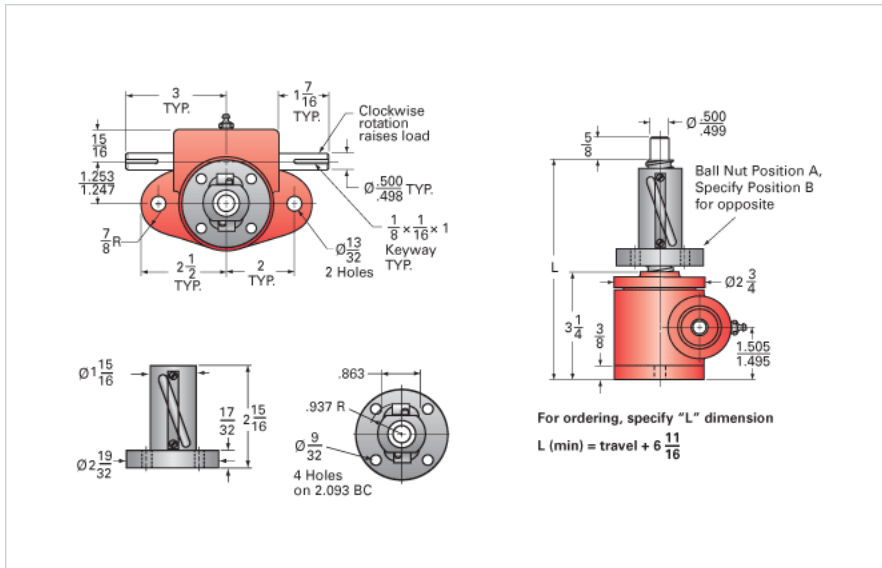

ActionJac 1HL-BSJ-UR 20:1

Call 800-321-7800 or visit us online at www.nookindustries.com to configure and order your ActionJac 1HL-BSJ-UR 20:1 today!

Details

Capacity [Ton]	1
Gear Ratio	20:1
Turns of Worm per Inch Travel	40
Torque to Raise 1 lb. [in-lb]	0.0114
Lifting Screw Diameter [in]	0.75
Screw Lead [in]	0.500
Root Diameter [in]	0.602
BackDrive Holding Torque [ft-lb]	1.5
Tare Drag Torque [in-lb]	3

Performance Specifications

Maximum Allowable Input [hp]	0.25
Maximum Input Torque [in-lb]	9
Maximum Worm Speed at Rated Load [rpm]	691
Maximum Load at 1750 RPM [lb]	790
Starting Torque	1.5 x Running Torque

Weight

Base 0 Travel [lb]	8
Per Inch of Travel [lb]	0.04
Grease [lb]	0.5