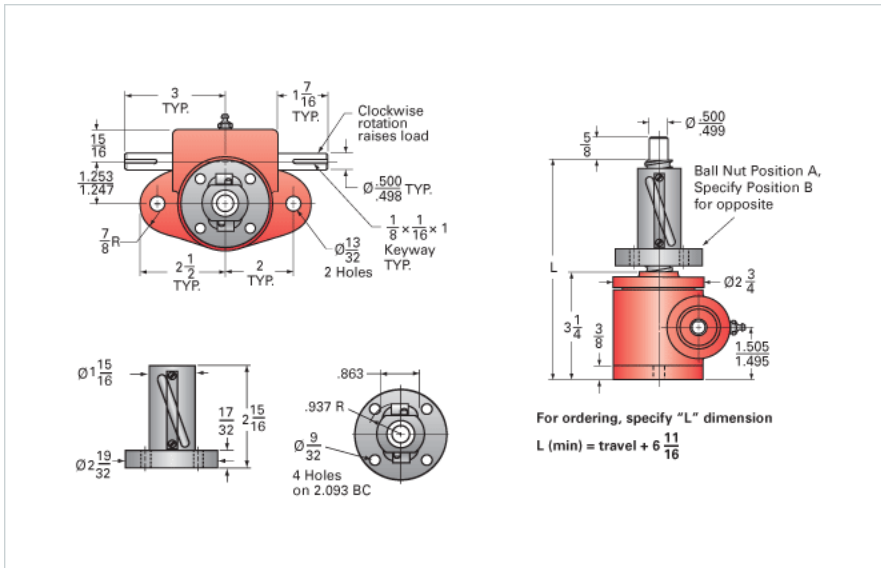

ActionJac 1HL-BSJ-UR 20:1

Call 800-321-7800 or visit us online at www.nookindustries.com to configure and order your ActionJac 1HL-BSJ-UR 20:1 today!

Details

Capacity [Ton]	1
Gear Ratio	20:1
Turns of Worm per Inch Travel	40
Torque to Raise 1 lb. [in-lb]	0.0114
Lifting Screw Diameter [in]	0.75
Screw Lead [in]	0.500
Root Diameter [in]	0.602
BackDrive Holding Torque [ft-lb]	1.5
Tare Drag Torque [in-lb]	3

Performance Specifications

Maximum Allowable Input [hp]	0.25
Maximum Input Torque [in-lb]	9
Maximum Worm Speed at Rated Load [rpm]	691
Maximum Load at 1750 RPM [lb]	790
Starting Torque	1.5 x Running Torque

Weight

Base 0 Travel [lb]	8
Per Inch of Travel [lb]	0.04
Grease [lb]	0.5