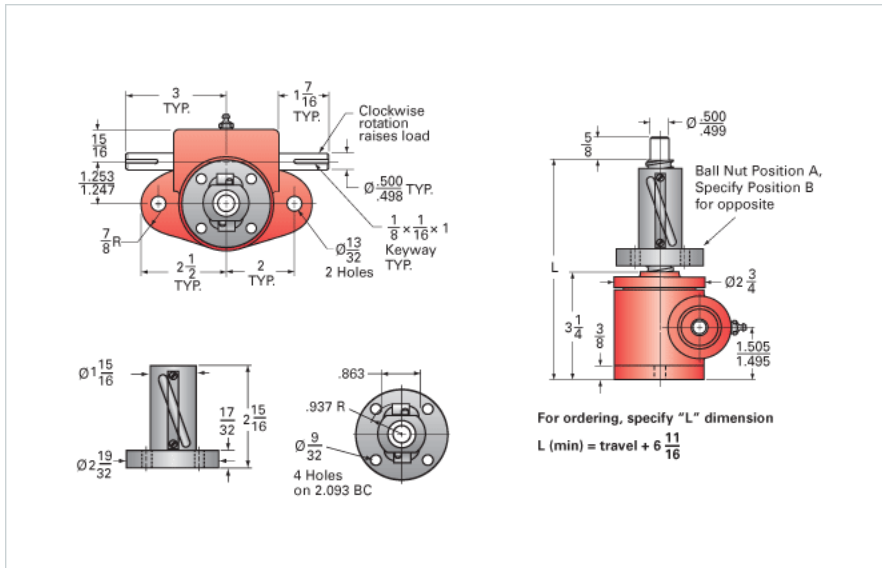

### Details

Capacity [Ton]	1
Gear Ratio	20:1
Turns of Worm per Inch Travel	40
Torque to Raise 1 lb. [in-lb]	0.0114
Lifting Screw Diameter [in]	0.75
Screw Lead [in]	0.500
Root Diameter [in]	0.602
BackDrive Holding Torque [ft-lb]	1.5
Tare Drag Torque [in-lb]	3

### Performance Specifications

Maximum Allowable Input [hp]	0.25
Maximum Input Torque [in-lb]	9
Maximum Worm Speed at Rated Load [rpm]	691
Maximum Load at 1750 RPM [lb]	790
Starting Torque	1.5 x Running Torque

### Weight

Base 0 Travel [lb]	8
Per Inch of Travel [lb]	0.04
Grease [lb]	0.5