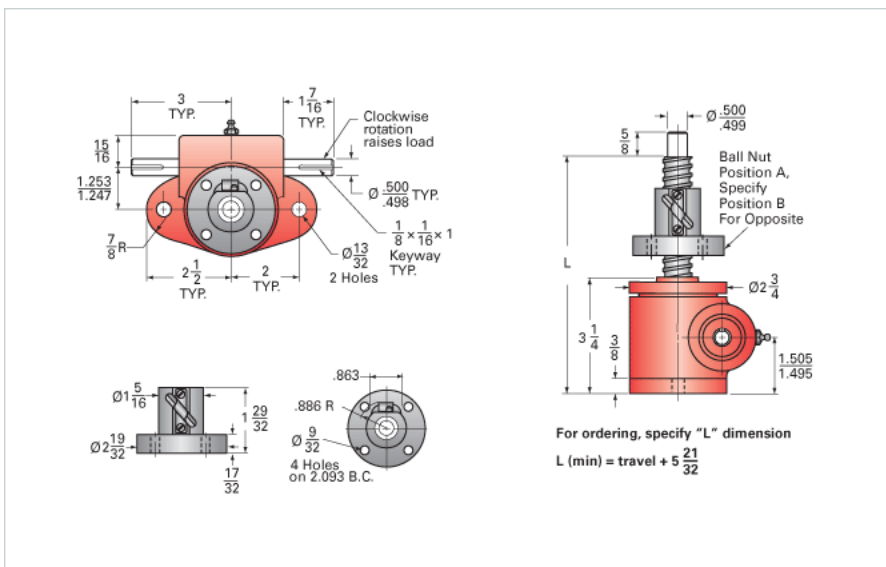

### Details

Capacity [Ton]	1
Gear Ratio	20:1
Turns of Worm per Inch Travel	100
Torque to Raise 1 lb. [in-lb]	0.0045
Lifting Screw Diameter [in]	0.75
Screw Lead [in]	0.200
Root Diameter [in]	0.602
BackDrive Holding Torque [ft-lb]	0.5
Tare Drag Torque [in-lb]	3

### Performance Specifications

Maximum Allowable Input [hp]	0.25
Maximum Input Torque [in-lb]	9
Maximum Worm Speed at Rated Load [rpm]	1750
Maximum Load at 1750 RPM [lb]	2000
Starting Torque	1.5 x Running Torque

### Weight

Base 0 Travel [lb]	8
Per Inch of Travel [lb]	0.04
Grease [lb]	0.5