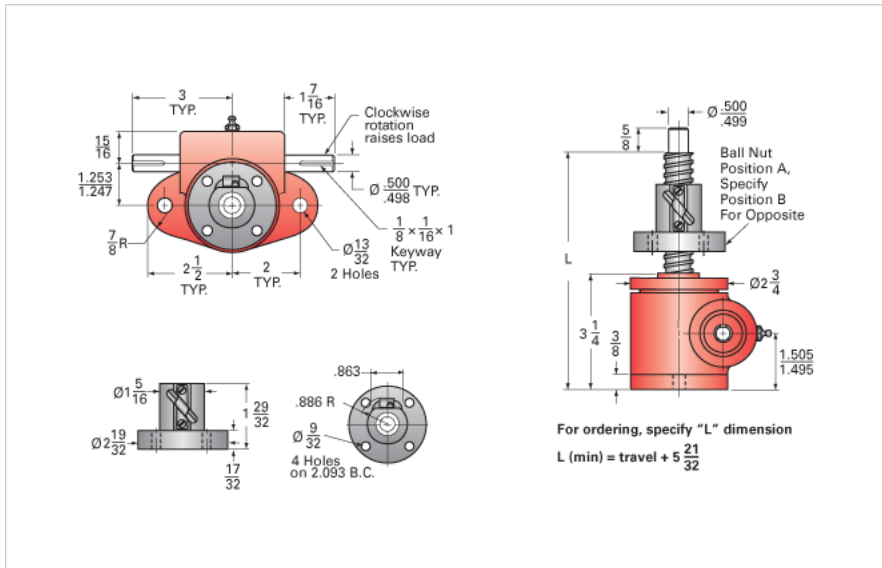

ActionJac 1-BSJ-UR 20:1

Call 800-321-7800 or visit us online at www.nookindustries.com to configure and order your ActionJac 1-BSJ-UR 20:1 today!

Details

Capacity [Ton]	1
Gear Ratio	20:1
Turns of Worm per Inch Travel	100
Torque to Raise 1 lb. [in-lb]	0.0045
Lifting Screw Diameter [in]	0.75
Screw Lead [in]	0.200
Root Diameter [in]	0.602
BackDrive Holding Torque [ft-lb]	0.5
Tare Drag Torque [in-lb]	3

Performance Specifications

Maximum Allowable Input [hp]	0.25
Maximum Input Torque [in-lb]	9
Maximum Worm Speed at Rated Load [rpm]	1750
Maximum Load at 1750 RPM [lb]	2000
Starting Torque	1.5 x Running Torque

Weight

Base 0 Travel [lb]	8
Per Inch of Travel [lb]	0.04
Grease [lb]	0.5