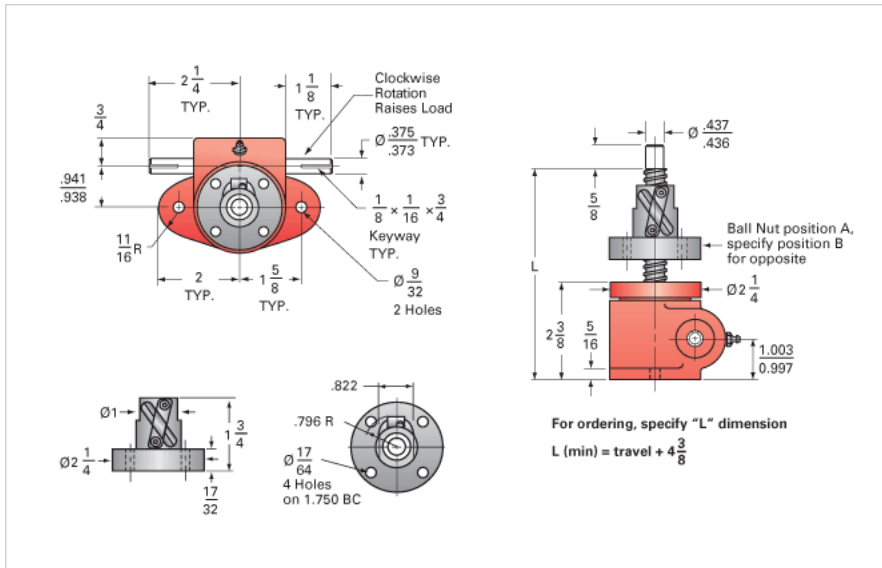

ActionJac 0.5-BSJ-UR 20:1

Call 800-321-7800 or visit us online at www.nookindustries.com to configure and order your ActionJac 0.5-BSJ-UR 20:1 today!

Details

Capacity [Ton]	0.5
Gear Ratio	20:1
Turns of Worm per Inch Travel	100
Torque to Raise 1 lb. [in-lb]	0.0040
Lifting Screw Diameter [in]	0.63
Screw Lead [in]	0.200
Root Diameter [in]	0.500
BackDrive Holding Torque [ft-lb]	0.25
Tare Drag Torque [in-lb]	1

Performance Specifications

Maximum Allowable Input [hp]	0.17
Maximum Input Torque [in-lb]	4
Maximum Worm Speed at Rated Load [rpm]	1800
Maximum Load at 1750 RPM [lb]	1000
Starting Torque	1.5 x Running Torque

Weight

Base 0 Travel [lb]	3
Per Inch of Travel [lb]	0.03
Grease [lb]	0.6