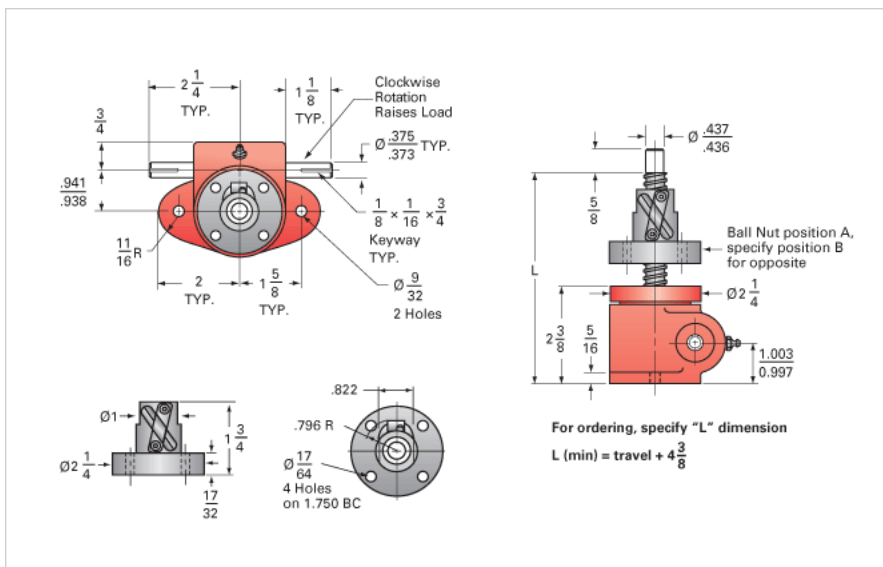

ActionJac 0.5-BSJ-UR 5:1

Call 800-321-7800 or visit us online at www.nookindustries.com to configure and order your ActionJac 0.5-BSJ-UR 5:1 today!

Details

Capacity [Ton]	0.5
Gear Ratio	5:1
Turns of Worm per Inch Travel	25
Torque to Raise 1 lb. [in-lb]	0.0095
Lifting Screw Diameter [in]	0.63
Screw Lead [in]	0.200
Root Diameter [in]	0.500
BackDrive Holding Torque [ft-lb]	1
Tare Drag Torque [in-lb]	1

Performance Specifications

Maximum Allowable Input [hp]	0.33
Maximum Input Torque [in-lb]	9.5
Maximum Worm Speed at Rated Load [rpm]	1800
Maximum Load at 1750 RPM [lb]	1000
Starting Torque	1.5 x Running Torque

Weight

Base 0 Travel [lb]	3
Per Inch of Travel [lb]	0.03
Grease [lb]	0.6