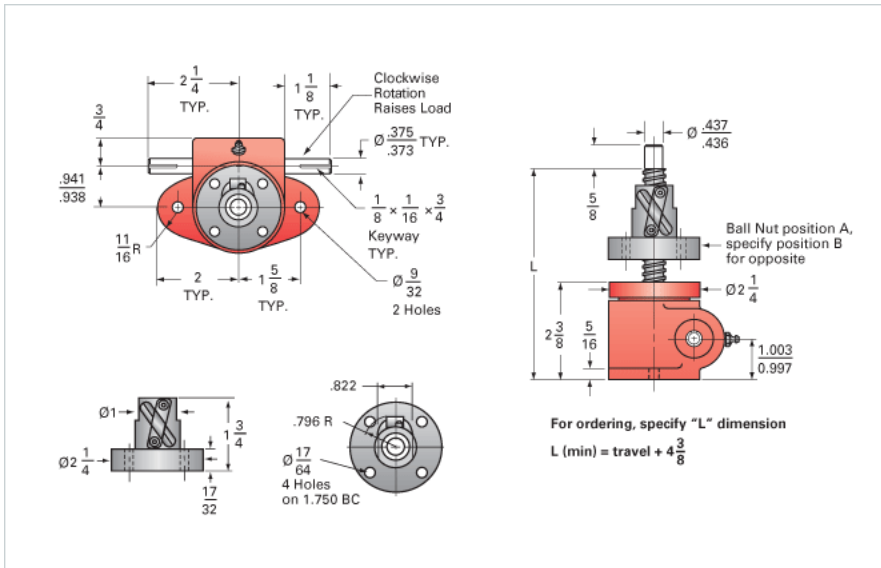

### Details

Capacity [Ton]	0.5
Gear Ratio	5:1
Turns of Worm per Inch Travel	25
Torque to Raise 1 lb. [in-lb]	0.0095
Lifting Screw Diameter [in]	0.63
Screw Lead [in]	0.200
Root Diameter [in]	0.500
BackDrive Holding Torque [ft-lb]	1
Tare Drag Torque [in-lb]	1

### Performance Specifications

Maximum Allowable Input [hp]	0.33
Maximum Input Torque [in-lb]	9.5
Maximum Worm Speed at Rated Load [rpm]	1800
Maximum Load at 1750 RPM [lb]	1000
Starting Torque	1.5 x Running Torque

### Weight

Base 0 Travel [lb]	3
Per Inch of Travel [lb]	0.03
Grease [lb]	0.6