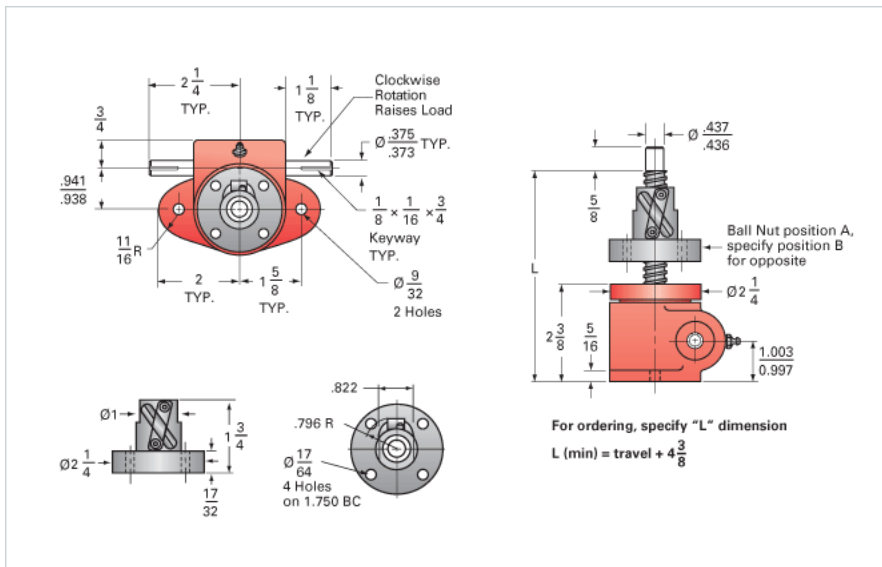

ActionJac 0.5-BSJ-UR 5:1

Call 800-321-7800 or visit us online at www.nookindustries.com to configure and order your ActionJac 0.5-BSJ-UR 5:1 today!

Details

Capacity [Ton]	0.5
Gear Ratio	5:1
Turns of Worm per Inch Travel	25
Torque to Raise 1 lb. [in-lb]	0.0095
Lifting Screw Diameter [in]	0.63
Screw Lead [in]	0.200
Root Diameter [in]	0.500
BackDrive Holding Torque [ft-lb]	1
Tare Drag Torque [in-lb]	1

Performance Specifications

Maximum Allowable Input [hp]	0.33
Maximum Input Torque [in-lb]	9.5
Maximum Worm Speed at Rated Load [rpm]	1800
Maximum Load at 1750 RPM [lb]	1000
Starting Torque	1.5 x Running Torque

Weight

Base 0 Travel [lb]	3
Per Inch of Travel [lb]	0.03
Grease [lb]	0.6