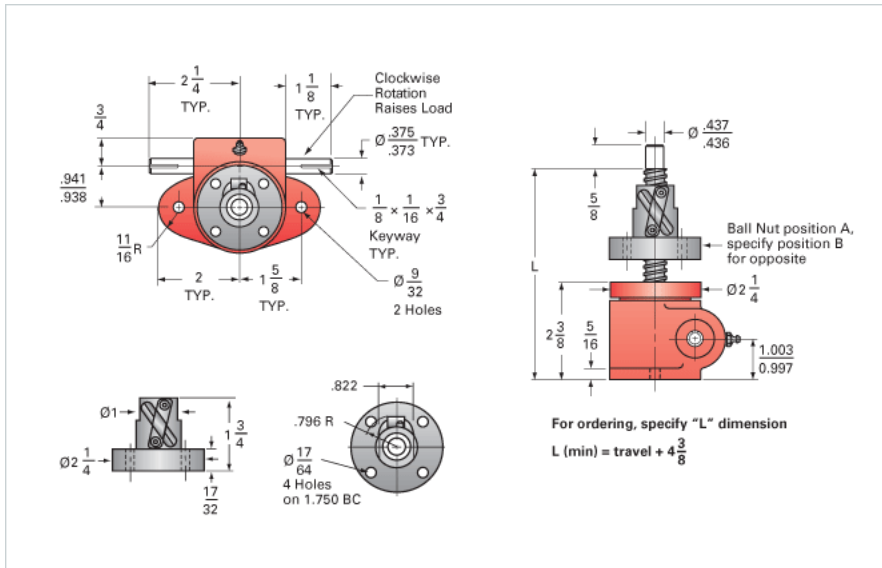

### Details

Capacity [Ton]	0.5
Gear Ratio	5:1
Turns of Worm per Inch Travel	25
Torque to Raise 1 lb. [in-lb]	0.0095
Lifting Screw Diameter [in]	0.63
Screw Lead [in]	0.200
Root Diameter [in]	0.500
BackDrive Holding Torque [ft-lb]	1
Tare Drag Torque [in-lb]	1

### Performance Specifications

Maximum Allowable Input [hp]	0.33
Maximum Input Torque [in-lb]	9.5
Maximum Worm Speed at Rated Load [rpm]	1800
Maximum Load at 1750 RPM [lb]	1000
Starting Torque	1.5 x Running Torque

### Weight

Base 0 Travel [lb]	3
Per Inch of Travel [lb]	0.03
Grease [lb]	0.6