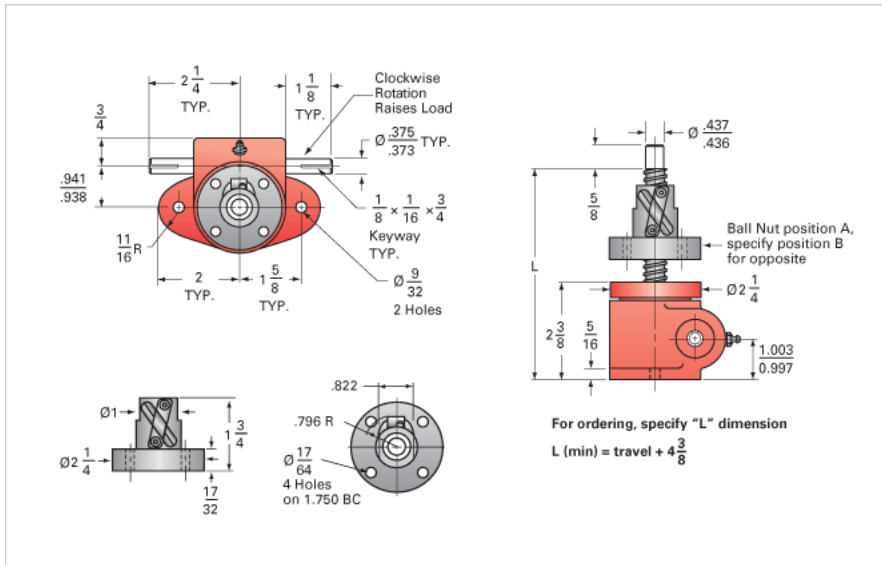

ActionJac 0.5-BSJ-UR 5:1

Call 800-321-7800 or visit us online at www.nookindustries.com to configure and order your ActionJac 0.5-BSJ-UR 5:1 today!

Details

Capacity [Ton]	0.5
Gear Ratio	5:1
Turns of Worm per Inch Travel	25
Torque to Raise 1 lb. [in-lb]	0.0095
Lifting Screw Diameter [in]	0.63
Screw Lead [in]	0.200
Root Diameter [in]	0.500
BackDrive Holding Torque [ft-lb]	1
Tare Drag Torque [in-lb]	1

Performance Specifications

Maximum Allowable Input [hp]	0.33
Maximum Input Torque [in-lb]	9.5
Maximum Worm Speed at Rated Load [rpm]	1800
Maximum Load at 1750 RPM [lb]	1000
Starting Torque	1.5 x Running Torque

Weight

Base 0 Travel [lb]	3
Per Inch of Travel [lb]	0.03
Grease [lb]	0.6