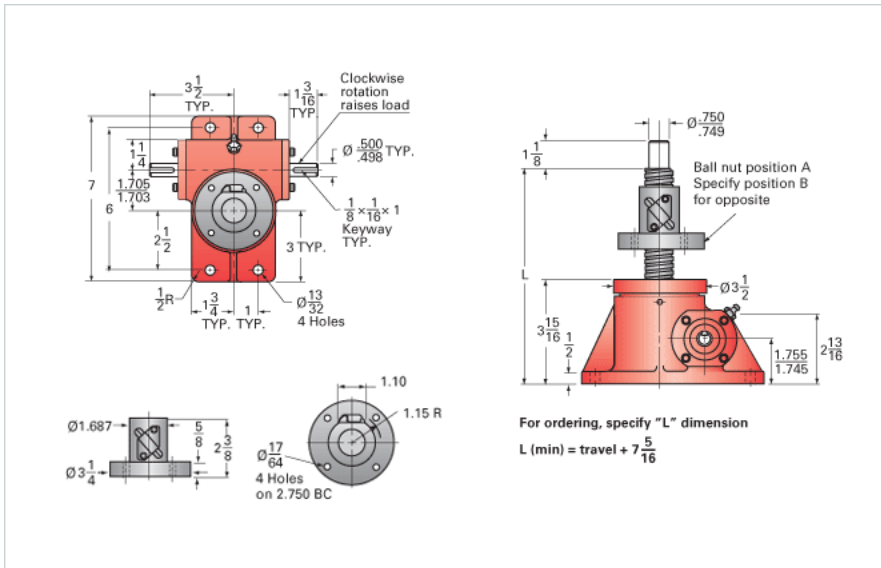

### Details

Capacity [Ton]	2
Gear Ratio	24:1
Turns of Worm per Inch Travel	96
Torque to Raise 1 lb. [in-lb]	0.0043
Lifting Screw Diameter [in]	1.00
Screw Lead [in]	0.250
Root Diameter [in]	0.820
BackDrive Holding Torque [ft-lb]	1
Tare Drag Torque [in-lb]	4

### Performance Specifications

Maximum Allowable Input [hp]	0.50
Maximum Input Torque [in-lb]	17
Maximum Worm Speed at Rated Load [rpm]	1800
Maximum Load at 1750 RPM [lb]	4000
Starting Torque	1.5 x Running Torque