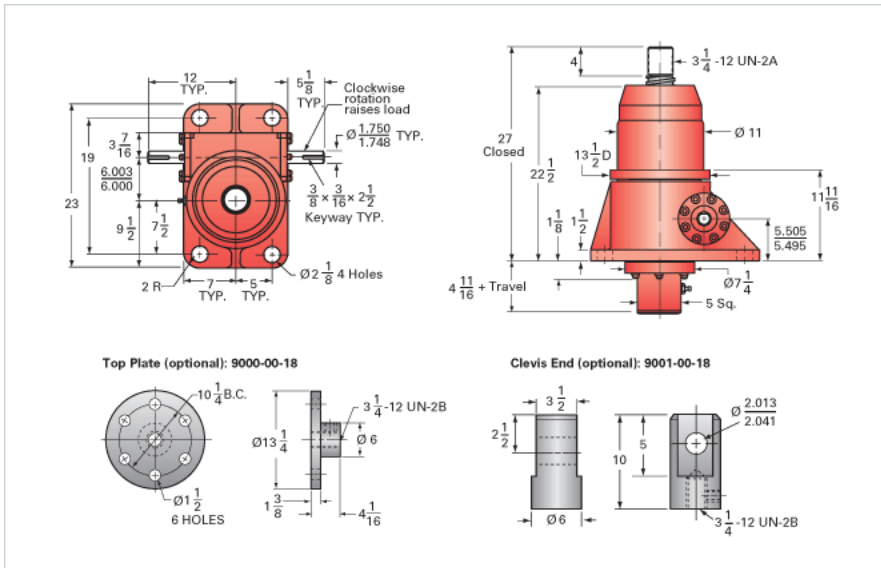

ActionJac 75-BSJ-UK 32:1

Call 800-321-7800 or visit us online at www.nookindustries.com to configure and order your ActionJac 75-BSJ-UK 32:1 today!

Details

Capacity [Ton]	75
Gear Ratio	32:1
Turns of Worm per Inch Travel	32
Torque to Raise 1 lb. [in-lb]	0.0123
Lifting Screw Diameter [in]	4.00
Screw Lead [in]	1.000
Root Diameter [in]	3.338
BackDrive Holding Torque [ft-lb]	25
Tare Drag Torque [in-lb]	155

Performance Specifications

Maximum Allowable Input [hp]	9.00
Maximum Input Torque [in-lb]	1680
Maximum Worm Speed at Rated Load [rpm]	307
Maximum Load at 1750 RPM [lb]	26352
Starting Torque	1.5 x Running Torque

Weight

Base 0 Travel [lb]	650
Per Inch of Travel [lb]	5.00
Grease [lb]	9.0