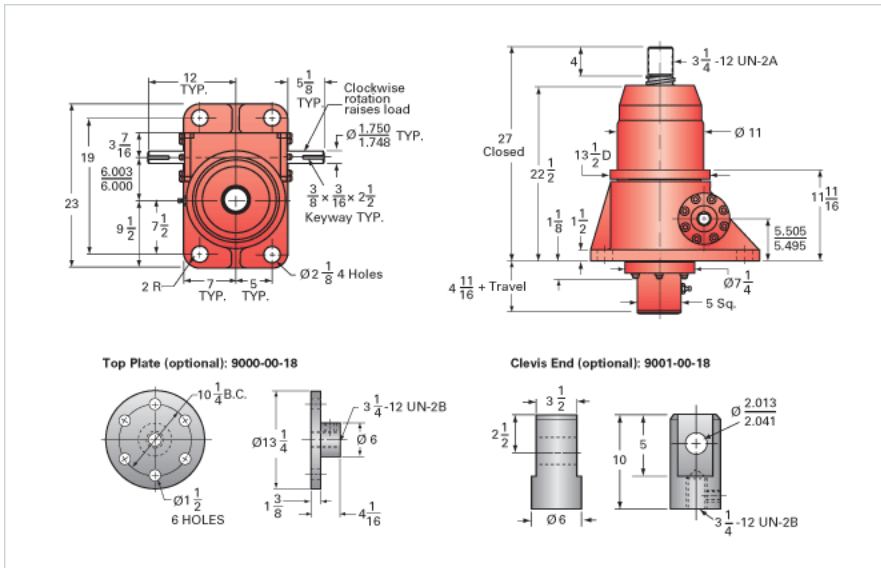

### Details

Capacity [Ton]	75
Gear Ratio	32:1
Turns of Worm per Inch Travel	32
Torque to Raise 1 lb. [in-lb]	0.0123
Lifting Screw Diameter [in]	4.00
Screw Lead [in]	1.000
Root Diameter [in]	3.338
BackDrive Holding Torque [ft-lb]	25
Tare Drag Torque [in-lb]	155

### Performance Specifications

Maximum Allowable Input [hp]	9.00
Maximum Input Torque [in-lb]	1680
Maximum Worm Speed at Rated Load [rpm]	307
Maximum Load at 1750 RPM [lb]	26352
Starting Torque	1.5 x Running Torque

### Weight

Base 0 Travel [lb]	650
Per Inch of Travel [lb]	5.00
Grease [lb]	9.0