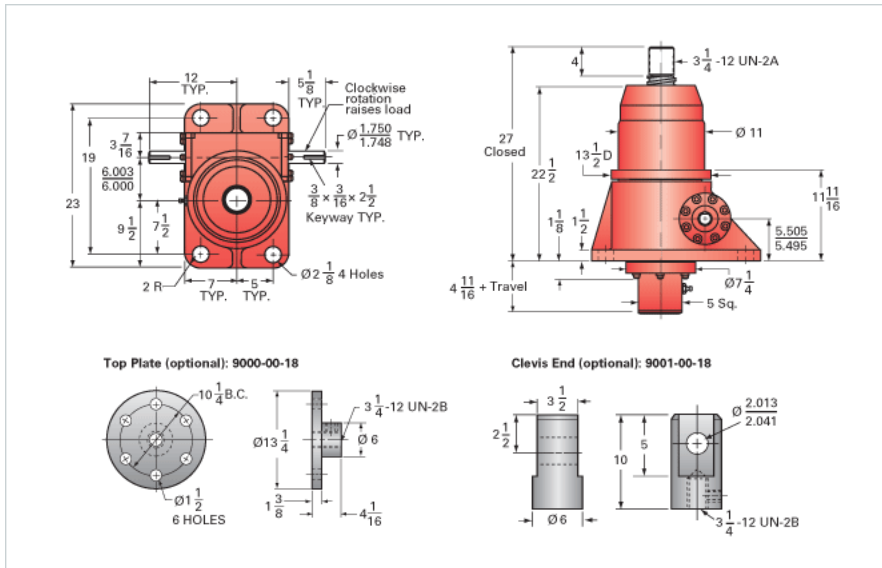

ActionJac 75-BSJ-UK 32:1

Call 800-321-7800 or visit us online at www.nookindustries.com to configure and order your ActionJac 75-BSJ-UK 32:1 today!

Details

Capacity [Ton]	75
Gear Ratio	32:1
Turns of Worm per Inch Travel	32
Torque to Raise 1 lb. [in-lb]	0.0123
Lifting Screw Diameter [in]	4.00
Screw Lead [in]	1.000
Root Diameter [in]	3.338
BackDrive Holding Torque [ft-lb]	25
Tare Drag Torque [in-lb]	155

Performance Specifications

Maximum Allowable Input [hp]	9.00
Maximum Input Torque [in-lb]	1680
Maximum Worm Speed at Rated Load [rpm]	307
Maximum Load at 1750 RPM [lb]	26352
Starting Torque	1.5 x Running Torque

Weight

Base 0 Travel [lb]	650
Per Inch of Travel [lb]	5.00
Grease [lb]	9.0