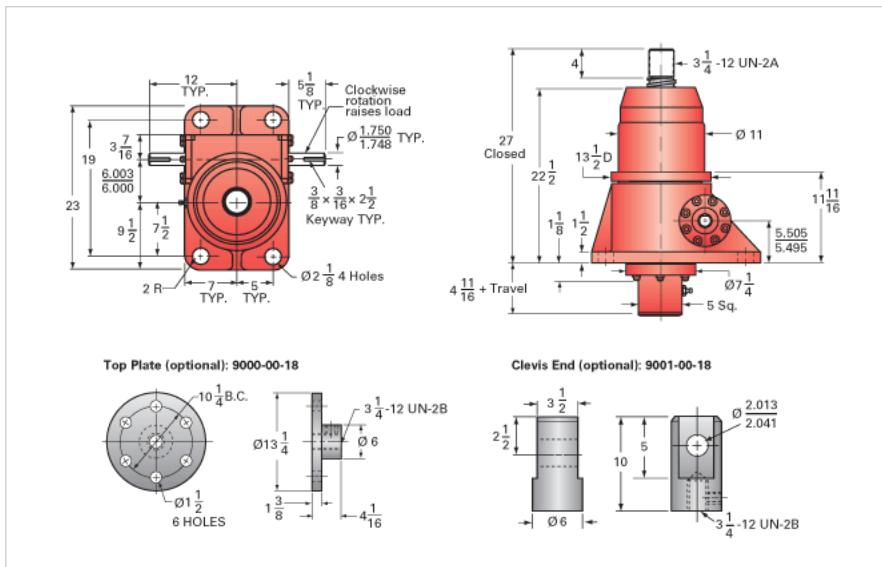

ActionJac 75-BSJ-UK 32:1

Call 800-321-7800 or visit us online at www.nookindustries.com to configure and order your ActionJac 75-BSJ-UK 32:1 today!

Details

Capacity [Ton]	75
Gear Ratio	32:1
Turns of Worm per Inch Travel	32
Torque to Raise 1 lb. [in-lb]	0.0123
Lifting Screw Diameter [in]	4.00
Screw Lead [in]	1.000
Root Diameter [in]	3.338
BackDrive Holding Torque [ft-lb]	25
Tare Drag Torque [in-lb]	155

Performance Specifications

Maximum Allowable Input [hp]	9.00
Maximum Input Torque [in-lb]	1680
Maximum Worm Speed at Rated Load [rpm]	307
Maximum Load at 1750 RPM [lb]	26352
Starting Torque	1.5 x Running Torque

Weight

Base 0 Travel [lb]	650
Per Inch of Travel [lb]	5.00
Grease [lb]	9.0