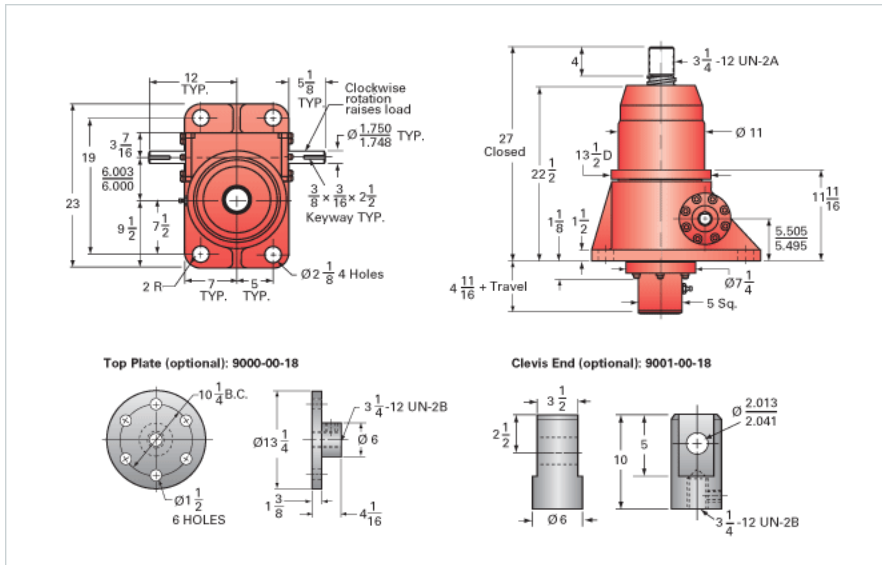

### Details

Capacity [Ton]	75
Gear Ratio	32:1
Turns of Worm per Inch Travel	32
Torque to Raise 1 lb. [in-lb]	0.0123
Lifting Screw Diameter [in]	4.00
Screw Lead [in]	1.000
Root Diameter [in]	3.338
BackDrive Holding Torque [ft-lb]	25
Tare Drag Torque [in-lb]	155

### Performance Specifications

Maximum Allowable Input [hp]	9.00
Maximum Input Torque [in-lb]	1680
Maximum Worm Speed at Rated Load [rpm]	307
Maximum Load at 1750 RPM [lb]	26352
Starting Torque	1.5 x Running Torque