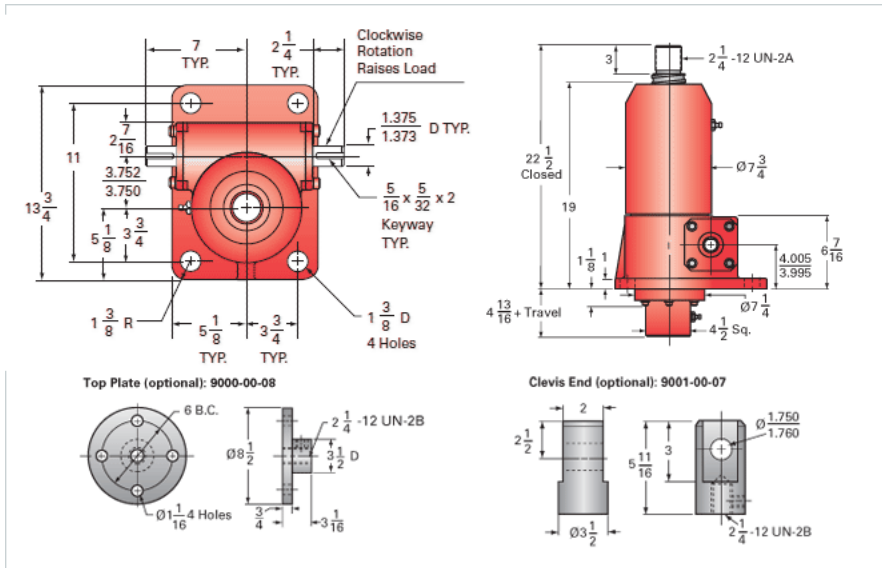

### Details

Capacity [Ton]	30
Gear Ratio	32:1
Turns of Worm per Inch Travel	21.33
Torque to Raise 1 lb. [in-lb]	0.0210
Lifting Screw Diameter [in]	3.00
Screw Lead [in]	1.500
Root Diameter [in]	2.480
BackDrive Holding Torque [ft-lb]	15
Tare Drag Torque [in-lb]	60

### Performance Specifications

Maximum Allowable Input [hp]	3.50
Maximum Input Torque [in-lb]	1144
Maximum Worm Speed at Rated Load [rpm]	175
Maximum Load at 1750 RPM [lb]	6000
Starting Torque	1.5 x Running Torque

### Weight

Base 0 Travel [lb]	220
Per Inch of Travel [lb]	2.40
Grease [lb]	3.5