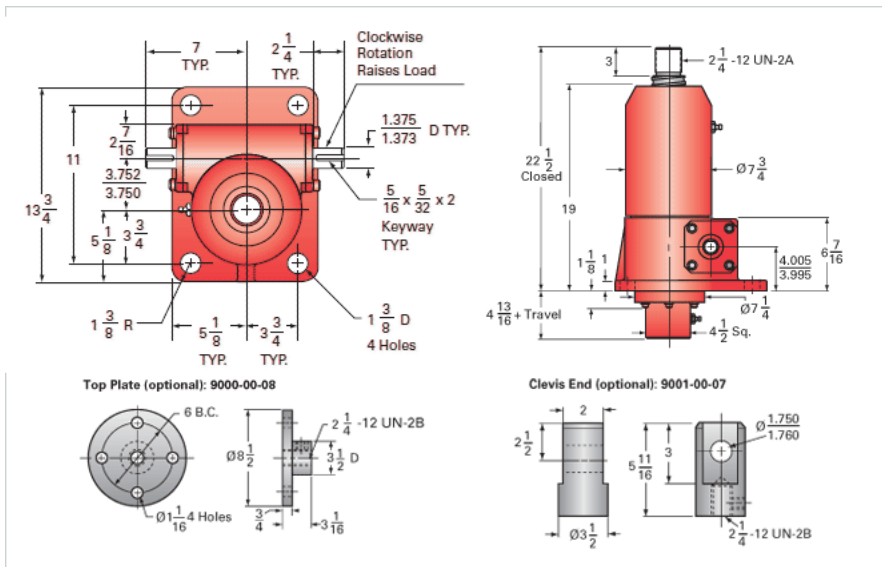

### Details

Capacity [Ton]	30
Gear Ratio	32:1
Turns of Worm per Inch Travel	21.33
Torque to Raise 1 lb. [in-lb]	0.0210
Lifting Screw Diameter [in]	3.00
Screw Lead [in]	1.500
Root Diameter [in]	2.480
BackDrive Holding Torque [ft-lb]	15
Tare Drag Torque [in-lb]	60

### Performance Specifications

Maximum Allowable Input [hp]	3.50
Maximum Input Torque [in-lb]	1144
Maximum Worm Speed at Rated Load [rpm]	175
Maximum Load at 1750 RPM [lb]	6000
Starting Torque	1.5 x Running Torque

### Weight

Base 0 Travel [lb]	220
Per Inch of Travel [lb]	2.40
Grease [lb]	3.5