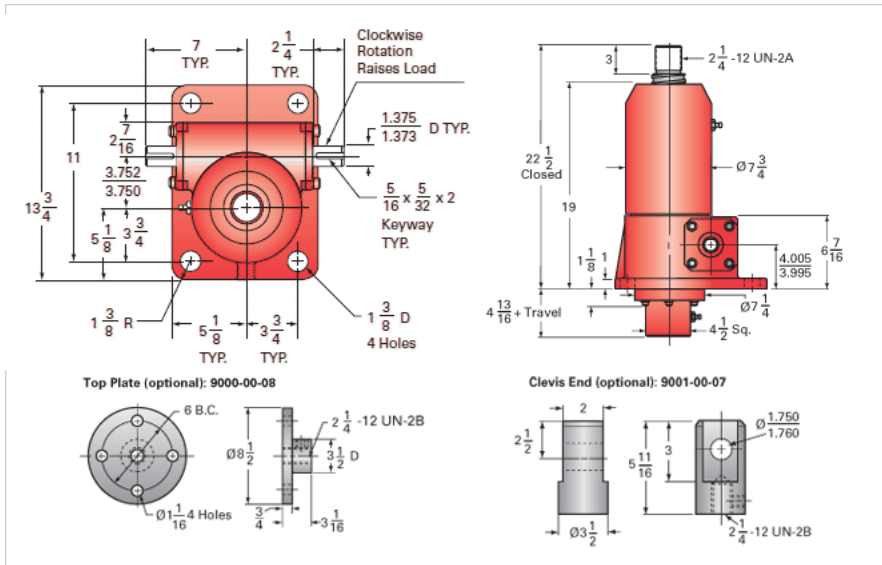

ActionJac 30HL-BSJ-UK 32:1

Call 800-321-7800 or visit us online at www.nookindustries.com to configure and order your ActionJac 30HL-BSJ-UK 32:1 today!

Details

Capacity [Ton]	30
Gear Ratio	32:1
Turns of Worm per Inch Travel	21.33
Torque to Raise 1 lb. [in-lb]	0.0210
Lifting Screw Diameter [in]	3.00
Screw Lead [in]	1.500
Root Diameter [in]	2.480
BackDrive Holding Torque [ft-lb]	15
Tare Drag Torque [in-lb]	60

Performance Specifications

Maximum Allowable Input [hp]	3.50
Maximum Input Torque [in-lb]	1144
Maximum Worm Speed at Rated Load [rpm]	175
Maximum Load at 1750 RPM [lb]	6000
Starting Torque	1.5 x Running Torque

Weight

Base 0 Travel [lb]	220
Per Inch of Travel [lb]	2.40
Grease [lb]	3.5