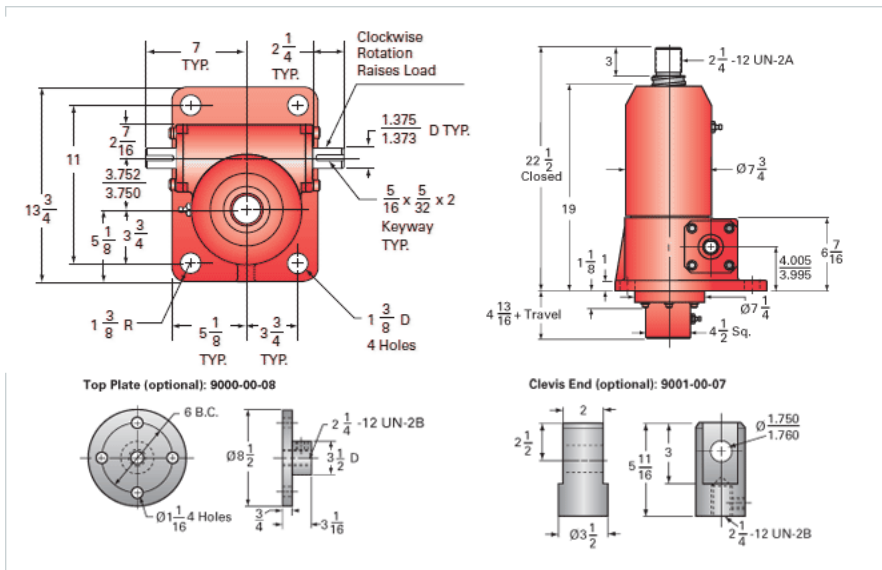

### Details

Capacity [Ton]	30
Gear Ratio	32:1
Turns of Worm per Inch Travel	48.48
Torque to Raise 1 lb. [in-lb]	0.0092
Lifting Screw Diameter [in]	3.00
Screw Lead [in]	0.660
Root Diameter [in]	2.480
BackDrive Holding Torque [ft-lb]	5
Tare Drag Torque [in-lb]	60

### Performance Specifications

Maximum Allowable Input [hp]	3.50
Maximum Input Torque [in-lb]	503
Maximum Worm Speed at Rated Load [rpm]	399
Maximum Load at 1750 RPM [lb]	13680
Starting Torque	1.5 x Running Torque

### Weight

Base 0 Travel [lb]	220
Per Inch of Travel [lb]	2.40
Grease [lb]	3.5