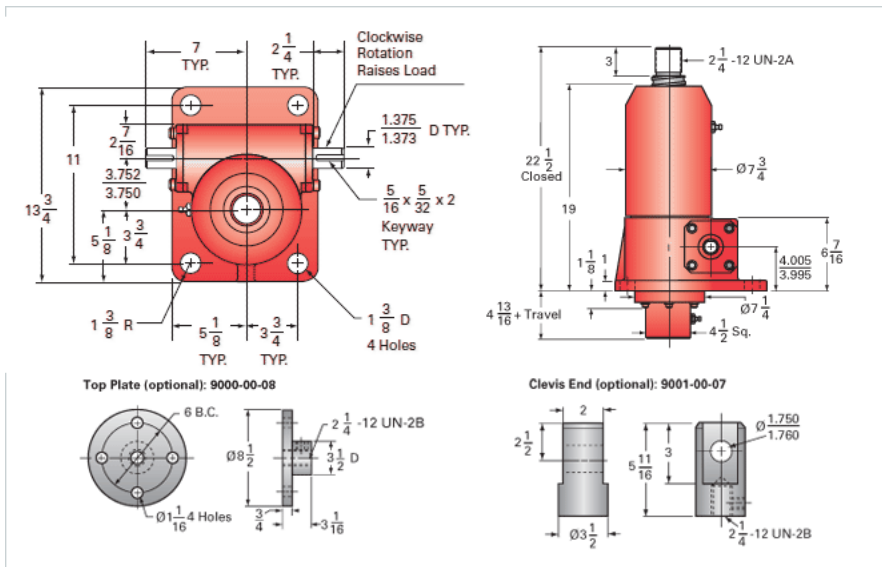

### Details

Capacity [Ton]	30
Gear Ratio	32:1
Turns of Worm per Inch Travel	48.48
Torque to Raise 1 lb. [in-lb]	0.0092
Lifting Screw Diameter [in]	3.00
Screw Lead [in]	0.660
Root Diameter [in]	2.480
BackDrive Holding Torque [ft-lb]	5
Tare Drag Torque [in-lb]	60

### Performance Specifications

Maximum Allowable Input [hp]	3.50
Maximum Input Torque [in-lb]	503
Maximum Worm Speed at Rated Load [rpm]	399
Maximum Load at 1750 RPM [lb]	13680
Starting Torque	1.5 x Running Torque

### Weight

Base 0 Travel [lb]	220
Per Inch of Travel [lb]	2.40
Grease [lb]	3.5