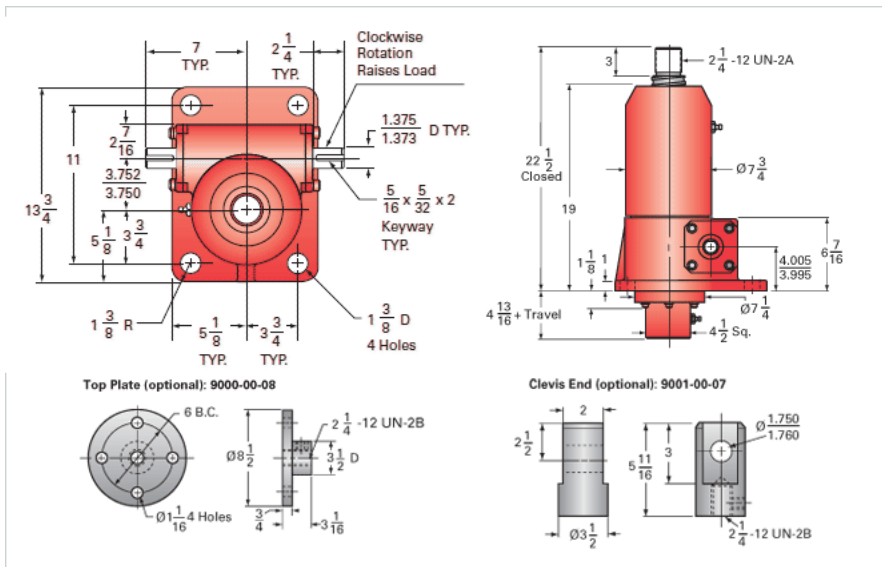

ActionJac 30-BSJ-UK 32:1

Call 800-321-7800 or visit us online at www.nookindustries.com to configure and order your ActionJac 30-BSJ-UK 32:1 today!

Details

Capacity [Ton]	30
Gear Ratio	32:1
Turns of Worm per Inch Travel	48.48
Torque to Raise 1 lb. [in-lb]	0.0092
Lifting Screw Diameter [in]	3.00
Screw Lead [in]	0.660
Root Diameter [in]	2.480
BackDrive Holding Torque [ft-lb]	5
Tare Drag Torque [in-lb]	60

Performance Specifications

Maximum Allowable Input [hp]	3.50
Maximum Input Torque [in-lb]	503
Maximum Worm Speed at Rated Load [rpm]	399
Maximum Load at 1750 RPM [lb]	13680
Starting Torque	1.5 x Running Torque

Weight

Base 0 Travel [lb]	220
Per Inch of Travel [lb]	2.40
Grease [lb]	3.5