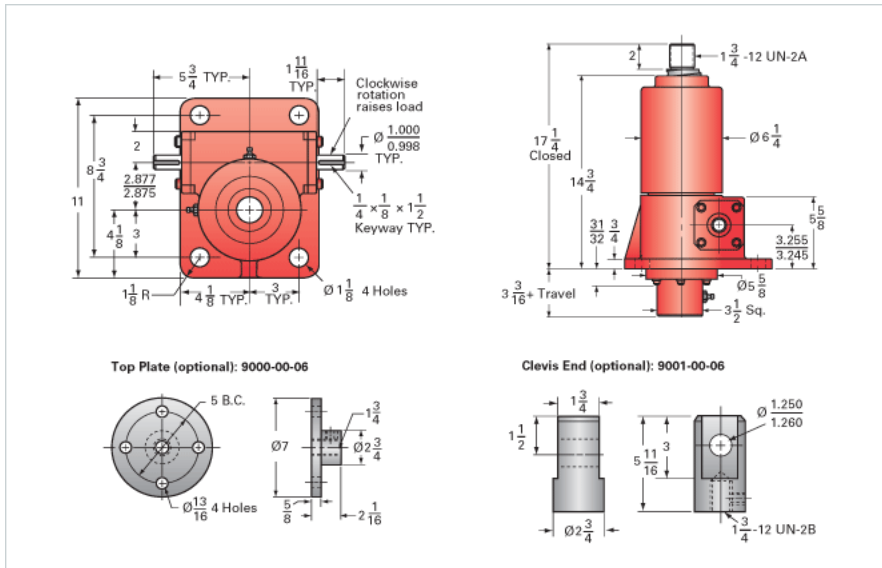

ActionJac 20-BSJ-UK 24:1

Call 800-321-7800 or visit us online at www.nookindustries.com to configure and order your ActionJac 20-BSJ-UK 24:1 today!

Details

Capacity [Ton]	20
Gear Ratio	24:1
Turns of Worm per Inch Travel	48
Torque to Raise 1 lb. [in-lb]	0.0087
Lifting Screw Diameter [in]	2.25
Screw Lead [in]	0.500
Root Diameter [in]	1.850
BackDrive Holding Torque [ft-lb]	7
Tare Drag Torque [in-lb]	40

Performance Specifications

Maximum Allowable Input [hp]	2.50
Maximum Input Torque [in-lb]	314
Maximum Worm Speed at Rated Load [rpm]	453
Maximum Load at 1750 RPM [lb]	10349
Starting Torque	1.5 x Running Torque

Weight

Base 0 Travel [lb]	85
Per Inch of Travel [lb]	1.50
Grease [lb]	2.2