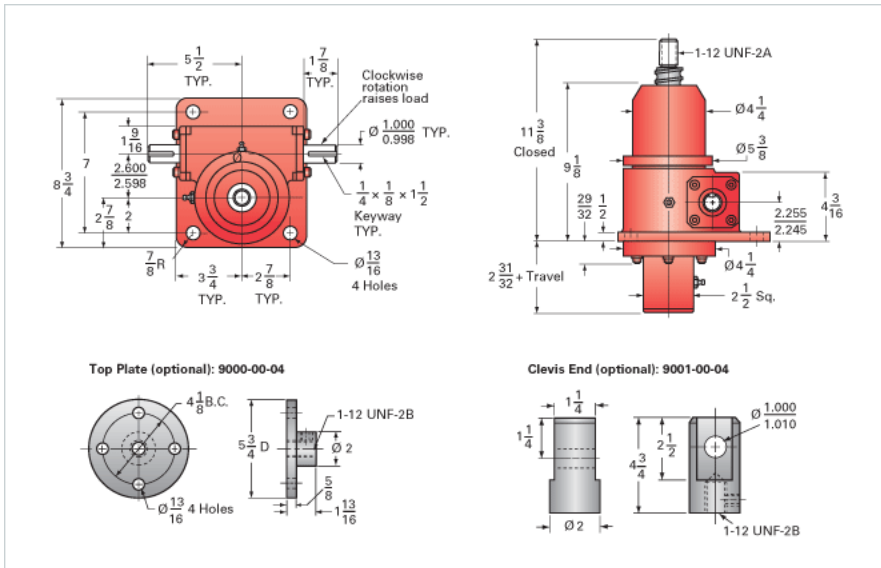

ActionJac 10-BSJ-UK 24:1

Call 800-321-7800 or visit us online at www.nookindustries.com to configure and order your ActionJac 10-BSJ-UK 24:1 today!

Details

Capacity [Ton]	10
Gear Ratio	24:1
Turns of Worm per Inch Travel	50.66
Torque to Raise 1 lb. [in-lb]	0.0085
Lifting Screw Diameter [in]	1.50
Screw Lead [in]	0.473
Root Diameter [in]	1.140
BackDrive Holding Torque [ft-lb]	4
Tare Drag Torque [in-lb]	20

Performance Specifications

Maximum Allowable Input [hp]	1.50
Maximum Input Torque [in-lb]	153
Maximum Worm Speed at Rated Load [rpm]	556
Maximum Load at 1750 RPM [lb]	6355
Starting Torque	1.5 x Running Torque

Weight

Base 0 Travel [lb]	50
Per Inch of Travel [lb]	0.80
Grease [lb]	1.5