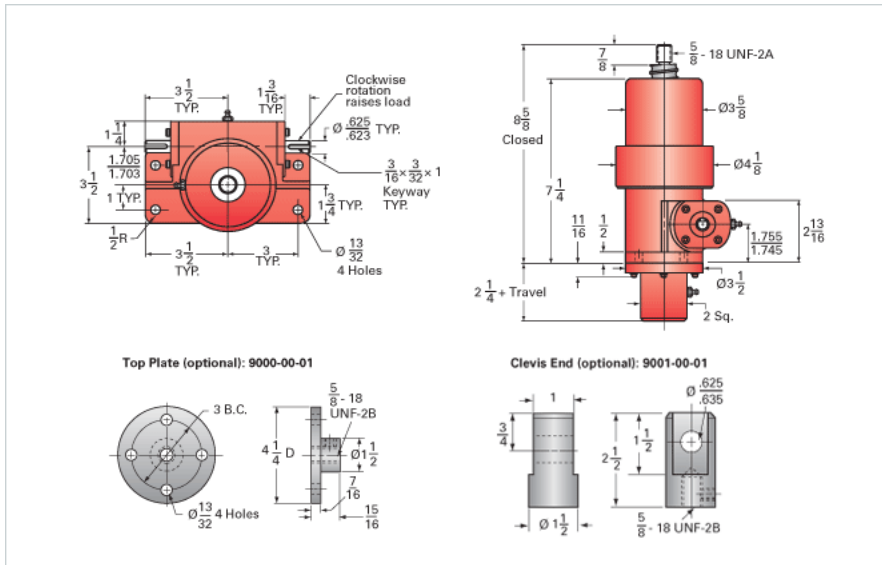

ActionJac 3-BSJ-UK 24:1

Call 800-321-7800 or visit us online at www.nookindustries.com to configure and order your ActionJac 3-BSJ-UK 24:1 today!

Details

Capacity [Ton]	3
Gear Ratio	24:1
Turns of Worm per Inch Travel	58.1
Torque to Raise 1 lb. [in-lb]	0.0077
Lifting Screw Diameter [in]	1.17
Screw Lead [in]	0.413
Root Diameter [in]	0.870
BackDrive Holding Torque [ft-lb]	2
Tare Drag Torque [in-lb]	6

Performance Specifications

Maximum Allowable Input [hp]	0.50
Maximum Input Torque [in-lb]	42
Maximum Worm Speed at Rated Load [rpm]	682
Maximum Load at 1750 RPM [lb]	2338
Starting Torque	1.5 x Running Torque

Weight

Base 0 Travel [lb]	18.5
Per Inch of Travel [lb]	0.60
Grease [lb]	0.5