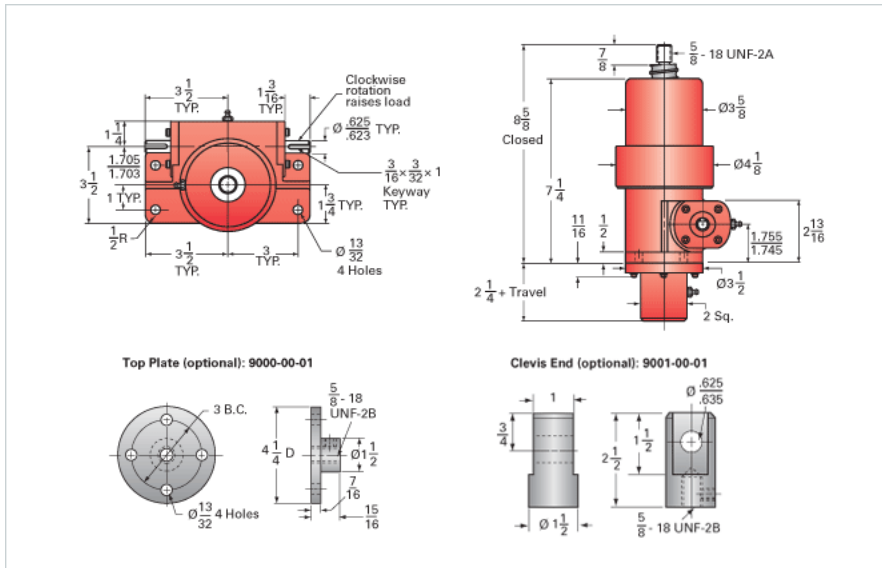

ActionJac 3-BSJ-UK 24:1

Call 800-321-7800 or visit us online at www.nookindustries.com to configure and order your ActionJac 3-BSJ-UK 24:1 today!

Details

Capacity [Ton]	3
Gear Ratio	24:1
Turns of Worm per Inch Travel	58.1
Torque to Raise 1 lb. [in-lb]	0.0077
Lifting Screw Diameter [in]	1.17
Screw Lead [in]	0.413
Root Diameter [in]	0.870
BackDrive Holding Torque [ft-lb]	2
Tare Drag Torque [in-lb]	6

Performance Specifications

Maximum Allowable Input [hp]	0.50
Maximum Input Torque [in-lb]	42
Maximum Worm Speed at Rated Load [rpm]	682
Maximum Load at 1750 RPM [lb]	2338
Starting Torque	1.5 x Running Torque

Weight

Base 0 Travel [lb]	18.5
Per Inch of Travel [lb]	0.60
Grease [lb]	0.5