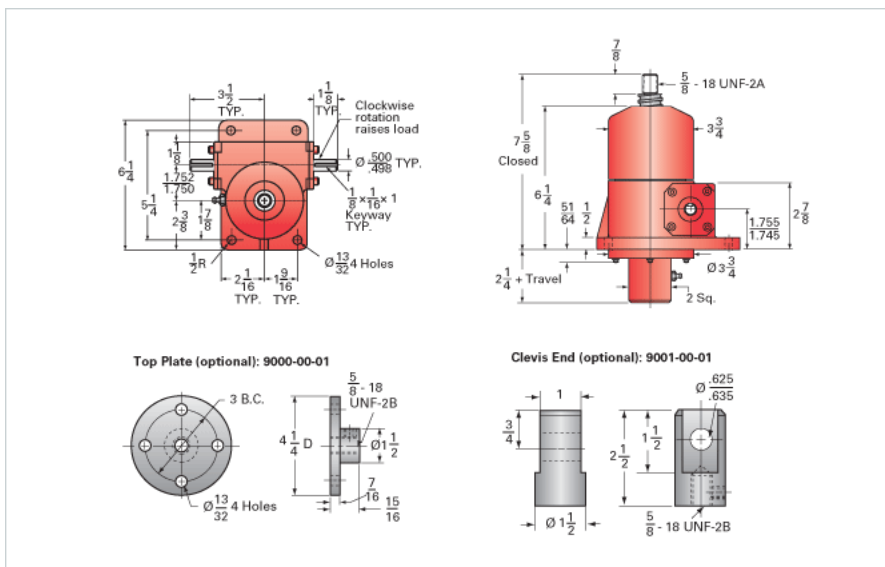

ActionJac 2.5HL-BSJ-UK 24:1

Call 800-321-7800 or visit us online at www.nookindustries.com to configure and order your ActionJac 2.5HL-BSJ-UK 24:1 today!

Details

Capacity [Ton]	2.5
Gear Ratio	24:1
Turns of Worm per Inch Travel	24
Torque to Raise 1 lb. [in-lb]	0.0187
Lifting Screw Diameter [in]	1.00
Screw Lead [in]	1.000
Root Diameter [in]	0.820
BackDrive Holding Torque [ft-lb]	5
Tare Drag Torque [in-lb]	5

Performance Specifications

Maximum Allowable Input [hp]	0.50
Maximum Input Torque [in-lb]	85
Maximum Worm Speed at Rated Load [rpm]	337
Maximum Load at 1750 RPM [lb]	964
Starting Torque	1.5 x Running Torque

Weight

Base 0 Travel [lb]	17
Per Inch of Travel [lb]	0.60
Grease [lb]	0.5