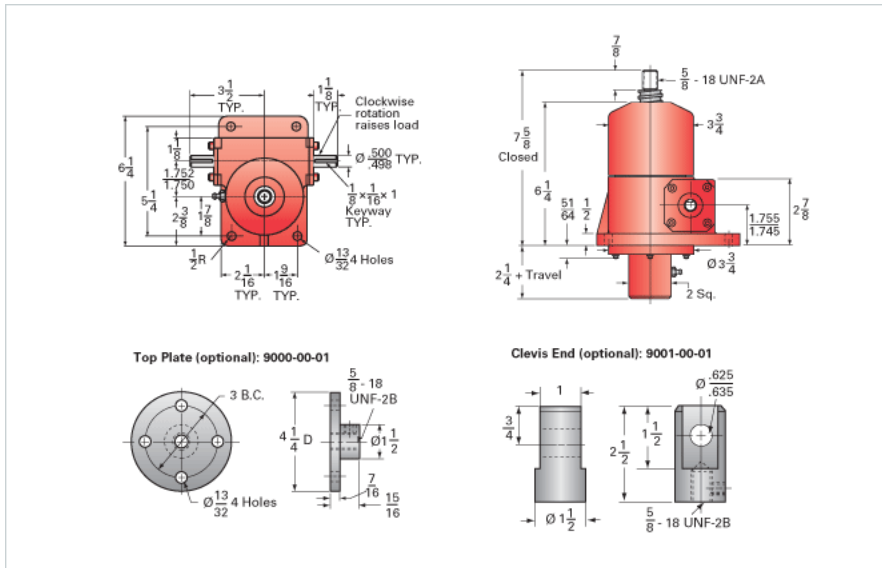

ActionJac 2.5HL-BSJ-UK 24:1

Call 800-321-7800 or visit us online at www.nookindustries.com to configure and order your ActionJac 2.5HL-BSJ-UK 24:1 today!

Details

Capacity [Ton]	2.5
Gear Ratio	24:1
Turns of Worm per Inch Travel	24
Torque to Raise 1 lb. [in-lb]	0.0187
Lifting Screw Diameter [in]	1.00
Screw Lead [in]	1.000
Root Diameter [in]	0.820
BackDrive Holding Torque [ft-lb]	5
Tare Drag Torque [in-lb]	5

Performance Specifications

Maximum Allowable Input [hp]	0.50
Maximum Input Torque [in-lb]	85
Maximum Worm Speed at Rated Load [rpm]	337
Maximum Load at 1750 RPM [lb]	964
Starting Torque	1.5 x Running Torque

Weight

Base 0 Travel [lb]	17
Per Inch of Travel [lb]	0.60
Grease [lb]	0.5