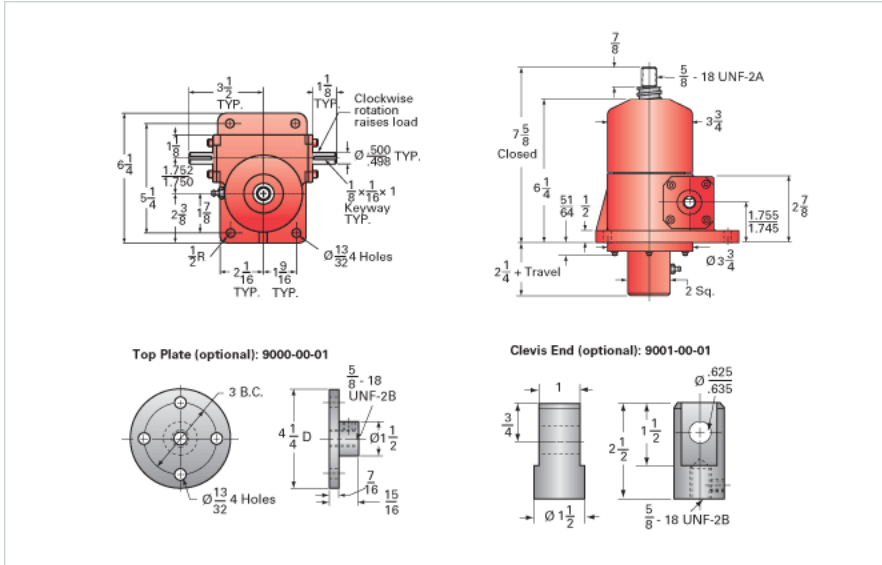

ActionJac 2.5HL-BSJ-UK 24:1

Call 800-321-7800 or visit us online at www.nookindustries.com to configure and order your ActionJac 2.5HL-BSJ-UK 24:1 today!

Details

Capacity [Ton]	2.5
Gear Ratio	24:1
Turns of Worm per Inch Travel	24
Torque to Raise 1 lb. [in-lb]	0.0187
Lifting Screw Diameter [in]	1.00
Screw Lead [in]	1.000
Root Diameter [in]	0.820
BackDrive Holding Torque [ft-lb]	5
Tare Drag Torque [in-lb]	5

Performance Specifications

Maximum Allowable Input [hp]	0.50
Maximum Input Torque [in-lb]	85
Maximum Worm Speed at Rated Load [rpm]	337
Maximum Load at 1750 RPM [lb]	964
Starting Torque	1.5 x Running Torque

Weight

Base 0 Travel [lb]	17
Per Inch of Travel [lb]	0.60
Grease [lb]	0.5