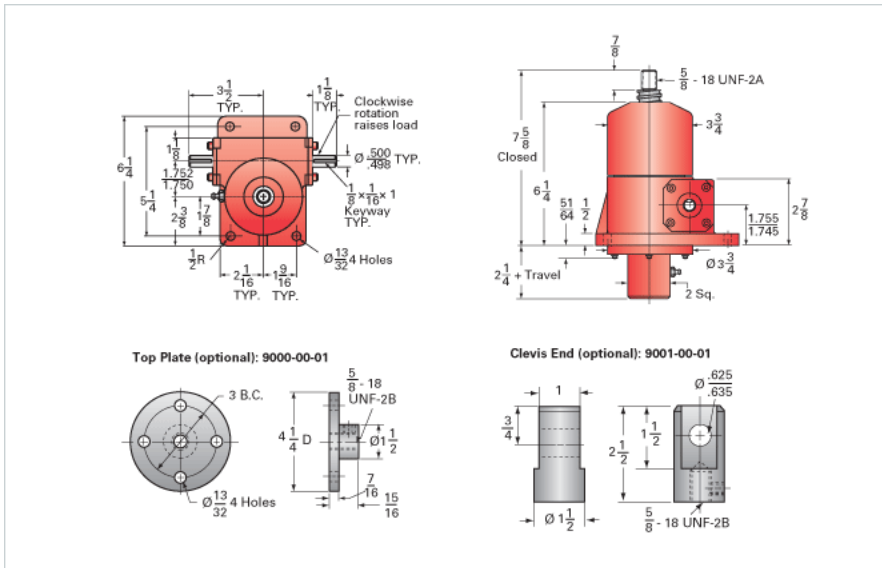

ActionJac 2.5HL-BSJ-UK 12:1

Call 800-321-7800 or visit us online at www.nookindustries.com to configure and order your ActionJac 2.5HL-BSJ-UK 12:1 today!

Details

Capacity [Ton]	2.5
Gear Ratio	12:1
Turns of Worm per Inch Travel	12
Torque to Raise 1 lb. [in-lb]	0.0268
Lifting Screw Diameter [in]	1.00
Screw Lead [in]	1.000
Root Diameter [in]	0.820
BackDrive Holding Torque [ft-lb]	6
Tare Drag Torque [in-lb]	5

Performance Specifications

Maximum Allowable Input [hp]	1.50
Maximum Input Torque [in-lb]	122
Maximum Worm Speed at Rated Load [rpm]	705
Maximum Load at 1750 RPM [lb]	2013
Starting Torque	1.5 x Running Torque

Weight

Base 0 Travel [lb]	17
Per Inch of Travel [lb]	0.60
Grease [lb]	0.5