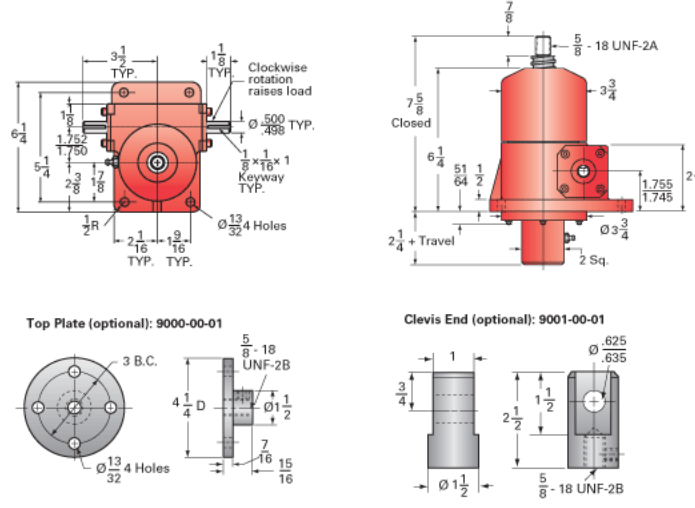

ActionJac 2.5HL-BSJ-UK 12:1

Call 800-321-7800 or visit us online at www.nookindustries.com to configure and order your ActionJac 2.5HL-BSJ-UK 12:1 today!

Details	
Capacity [Ton]	2.5
Gear Ratio	12:1
Turns of Worm per Inch Travel	12
Torque to Raise 1 lb. [in-lb]	0.0268
Lifting Screw Diameter [in]	1.00
Screw Lead [in]	1.000
Root Diameter [in]	0.820
BackDrive Holding Torque [ft-lb]	6
Tare Drag Torque [in-lb]	5
Performance Specifications	
Maximum Allowable Input [hp]	1.50
Maximum Input Torque [in-lb]	122
Maximum Worm Speed at Rated Load [rpm]	705
Maximum Load at 1750 RPM [lb]	2013
Starting Torque	1.5 x Running Torque
Weight	
Base 0 Travel [lb]	17
Per Inch of Travel [lb]	0.60
Grease [lb]	0.5