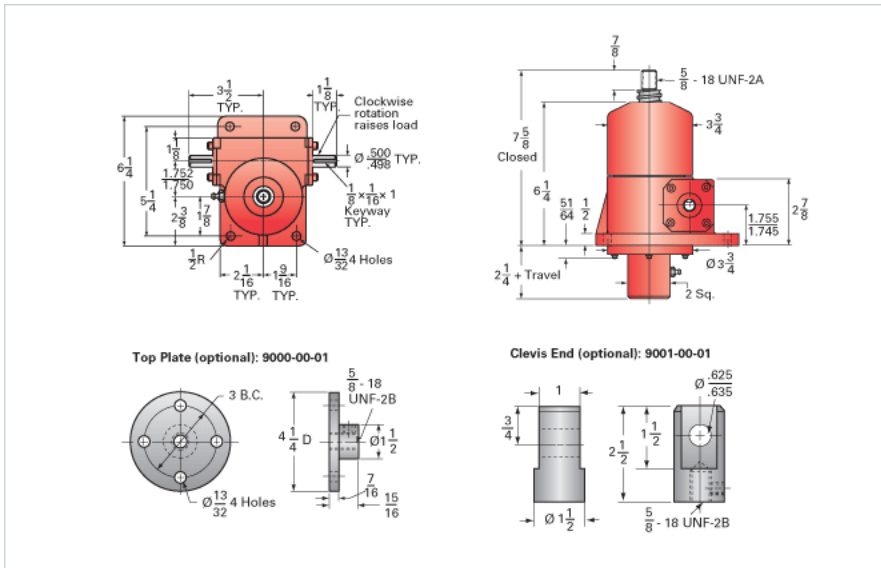

### Details

Capacity [Ton]	2.5
Gear Ratio	12:1
Turns of Worm per Inch Travel	12
Torque to Raise 1 lb. [in-lb]	0.0268
Lifting Screw Diameter [in]	1.00
Screw Lead [in]	1.000
Root Diameter [in]	0.820
BackDrive Holding Torque [ft-lb]	6
Tare Drag Torque [in-lb]	5

### Performance Specifications

Maximum Allowable Input [hp]	1.50
Maximum Input Torque [in-lb]	122
Maximum Worm Speed at Rated Load [rpm]	705
Maximum Load at 1750 RPM [lb]	2013
Starting Torque	1.5 x Running Torque

### Weight

Base 0 Travel [lb]	17
Per Inch of Travel [lb]	0.60
Grease [lb]	0.5