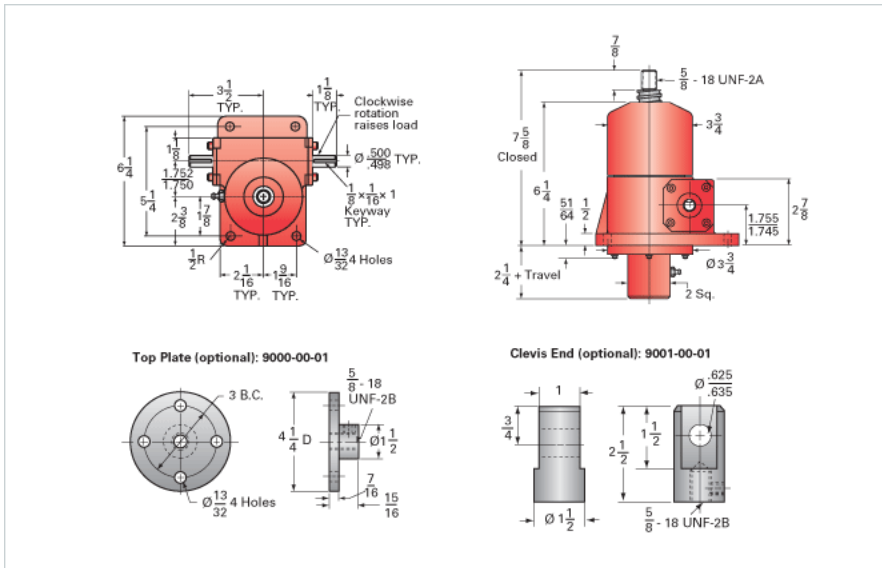

ActionJac 2.5HL-BSJ-UK 6:1

Call 800-321-7800 or visit us online at www.nookindustries.com to configure and order your ActionJac 2.5HL-BSJ-UK 6:1 today!

Details

Capacity [Ton]	2.5
Gear Ratio	6:1
Turns of Worm per Inch Travel	6
Torque to Raise 1 lb. [in-lb]	0.0444
Lifting Screw Diameter [in]	1.00
Screw Lead [in]	1.000
Root Diameter [in]	0.820
BackDrive Holding Torque [ft-lb]	14
Tare Drag Torque [in-lb]	5

Performance Specifications

Maximum Allowable Input [hp]	2.00
Maximum Input Torque [in-lb]	202
Maximum Worm Speed at Rated Load [rpm]	567
Maximum Load at 1750 RPM [lb]	1620
Starting Torque	1.5 x Running Torque

Weight

Base 0 Travel [lb]	17
Per Inch of Travel [lb]	0.60
Grease [lb]	0.5