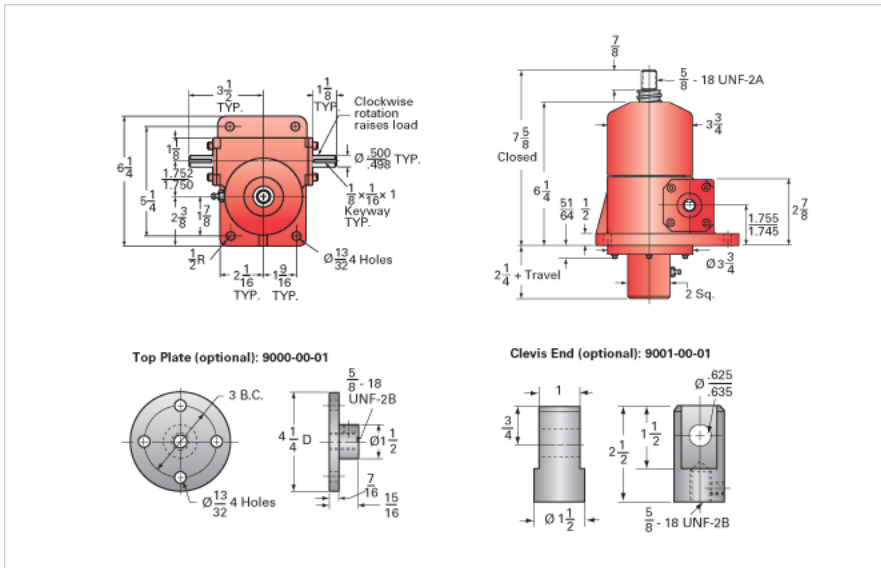

ActionJac 2.5HL-BSJ-UK 6:1

Call 800-321-7800 or visit us online at www.nookindustries.com to configure and order your ActionJac 2.5HL-BSJ-UK 6:1 today!

Details

Capacity [Ton]	2.5
Gear Ratio	6:1
Turns of Worm per Inch Travel	6
Torque to Raise 1 lb. [in-lb]	0.0444
Lifting Screw Diameter [in]	1.00
Screw Lead [in]	1.000
Root Diameter [in]	0.820
BackDrive Holding Torque [ft-lb]	14
Tare Drag Torque [in-lb]	5

Performance Specifications

Maximum Allowable Input [hp]	2.00
Maximum Input Torque [in-lb]	202
Maximum Worm Speed at Rated Load [rpm]	567
Maximum Load at 1750 RPM [lb]	1620
Starting Torque	1.5 x Running Torque

Weight

Base 0 Travel [lb]	17
Per Inch of Travel [lb]	0.60
Grease [lb]	0.5