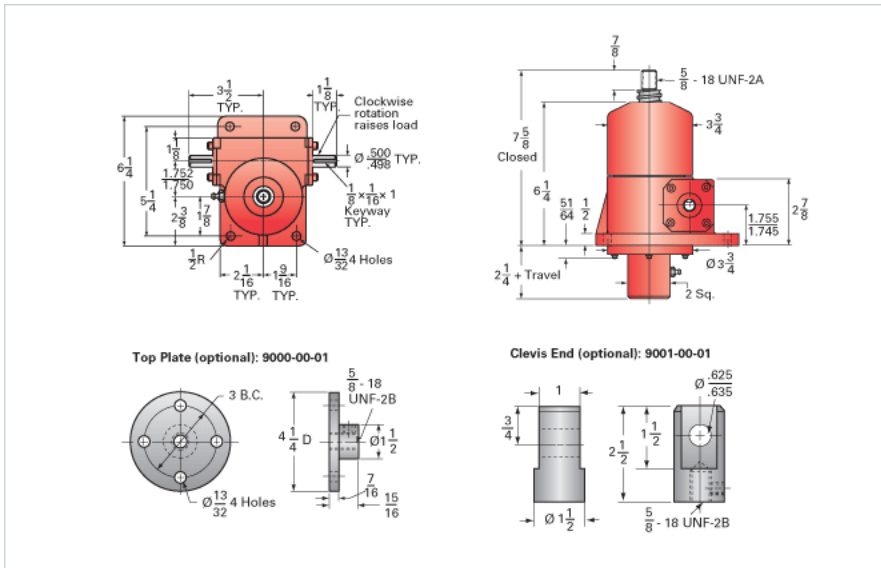

ActionJac 2.5-BSJ-UK 24:1

Call 800-321-7800 or visit us online at www.nookindustries.com to configure and order your ActionJac 2.5-BSJ-UK 24:1 today!

Details

Capacity [Ton]	2.5
Gear Ratio	24:1
Turns of Worm per Inch Travel	96
Torque to Raise 1 lb. [in-lb]	0.0046
Lifting Screw Diameter [in]	1.00
Screw Lead [in]	0.250
Root Diameter [in]	0.820
BackDrive Holding Torque [ft-lb]	1.5
Tare Drag Torque [in-lb]	5

Performance Specifications

Maximum Allowable Input [hp]	0.50
Maximum Input Torque [in-lb]	21
Maximum Worm Speed at Rated Load [rpm]	1370
Maximum Load at 1750 RPM [lb]	3914
Starting Torque	1.5 x Running Torque

Weight

Base 0 Travel [lb]	17
Per Inch of Travel [lb]	0.60
Grease [lb]	0.5