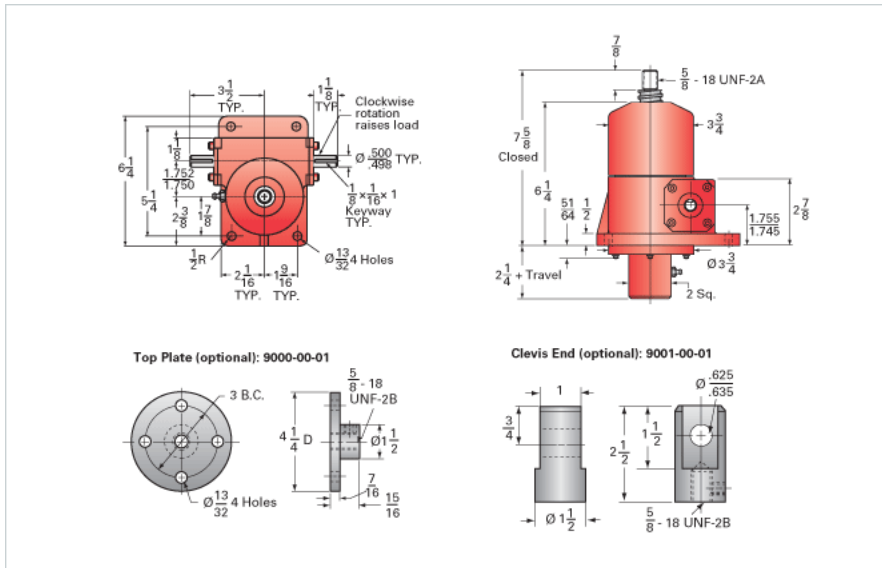

ActionJac 2.5-BSJ-UK 24:1

Call 800-321-7800 or visit us online at www.nookindustries.com to configure and order your ActionJac 2.5-BSJ-UK 24:1 today!

Details

Capacity [Ton]	2.5
Gear Ratio	24:1
Turns of Worm per Inch Travel	96
Torque to Raise 1 lb. [in-lb]	0.0046
Lifting Screw Diameter [in]	1.00
Screw Lead [in]	0.250
Root Diameter [in]	0.820
BackDrive Holding Torque [ft-lb]	1.5
Tare Drag Torque [in-lb]	5

Performance Specifications

Maximum Allowable Input [hp]	0.50
Maximum Input Torque [in-lb]	21
Maximum Worm Speed at Rated Load [rpm]	1370
Maximum Load at 1750 RPM [lb]	3914
Starting Torque	1.5 x Running Torque

Weight

Base 0 Travel [lb]	17
Per Inch of Travel [lb]	0.60
Grease [lb]	0.5