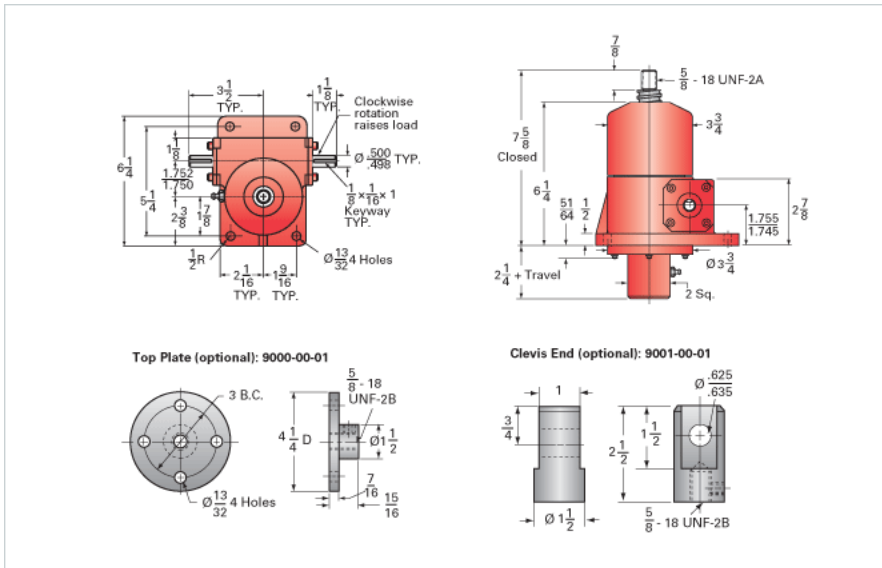

ActionJac 2.5-BSJ-UK 24:1

Call 800-321-7800 or visit us online at www.nookindustries.com to configure and order your ActionJac 2.5-BSJ-UK 24:1 today!

Details

Capacity [Ton]	2.5
Gear Ratio	24:1
Turns of Worm per Inch Travel	96
Torque to Raise 1 lb. [in-lb]	0.0046
Lifting Screw Diameter [in]	1.00
Screw Lead [in]	0.250
Root Diameter [in]	0.820
BackDrive Holding Torque [ft-lb]	1.5
Tare Drag Torque [in-lb]	5

Performance Specifications

Maximum Allowable Input [hp]	0.50
Maximum Input Torque [in-lb]	21
Maximum Worm Speed at Rated Load [rpm]	1370
Maximum Load at 1750 RPM [lb]	3914
Starting Torque	1.5 x Running Torque

Weight

Base 0 Travel [lb]	17
Per Inch of Travel [lb]	0.60
Grease [lb]	0.5