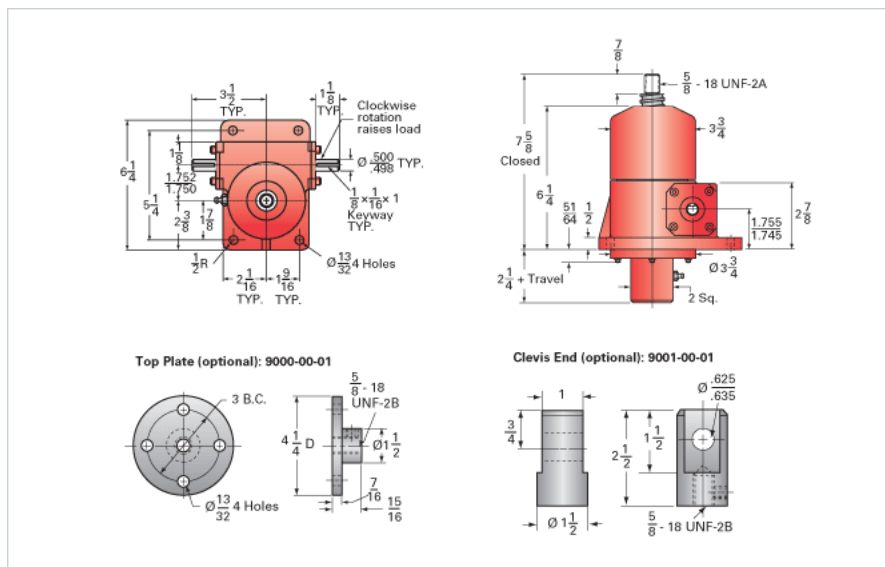

### Details

Capacity [Ton]	2.5
Gear Ratio	24:1
Turns of Worm per Inch Travel	96
Torque to Raise 1 lb. [in-lb]	0.0046
Lifting Screw Diameter [in]	1.00
Screw Lead [in]	0.250
Root Diameter [in]	0.820
BackDrive Holding Torque [ft-lb]	1.5
Tare Drag Torque [in-lb]	5

### Performance Specifications

Maximum Allowable Input [hp]	0.50
Maximum Input Torque [in-lb]	21
Maximum Worm Speed at Rated Load [rpm]	1370
Maximum Load at 1750 RPM [lb]	3914
Starting Torque	1.5 x Running Torque

### Weight

Base 0 Travel [lb]	17
Per Inch of Travel [lb]	0.60
Grease [lb]	0.5