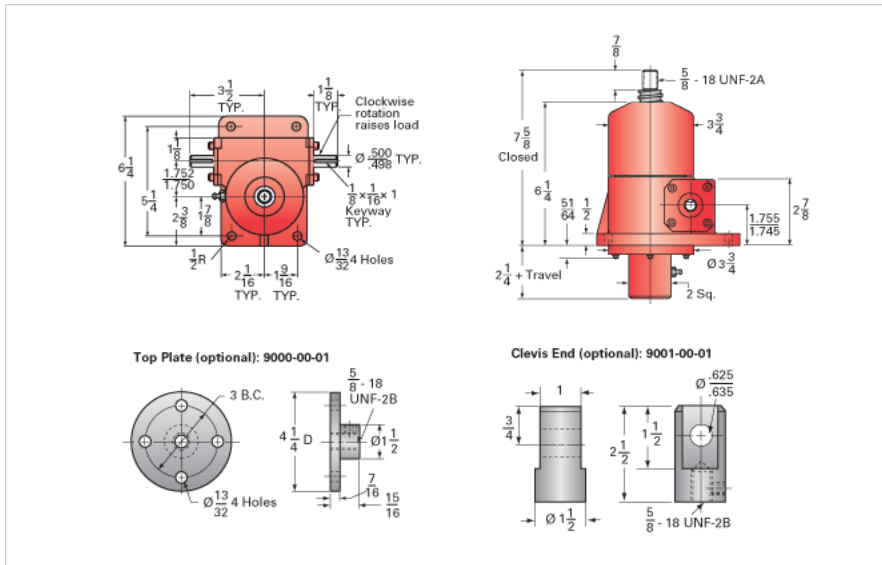

ActionJac 2.5-BSJ-UK 12:1

Call 800-321-7800 or visit us online at www.nookindustries.com to configure and order your ActionJac 2.5-BSJ-UK 12:1 today!

Details

Capacity [Ton]	2.5
Gear Ratio	12:1
Turns of Worm per Inch Travel	48
Torque to Raise 1 lb. [in-lb]	0.0067
Lifting Screw Diameter [in]	1.00
Screw Lead [in]	0.250
Root Diameter [in]	0.820
BackDrive Holding Torque [ft-lb]	2
Tare Drag Torque [in-lb]	5

Performance Specifications

Maximum Allowable Input [hp]	1.50
Maximum Input Torque [in-lb]	53
Maximum Worm Speed at Rated Load [rpm]	1636
Maximum Load at 1750 RPM [lb]	4674
Starting Torque	1.5 x Running Torque

Weight

Base 0 Travel [lb]	17
Per Inch of Travel [lb]	0.60
Grease [lb]	0.5