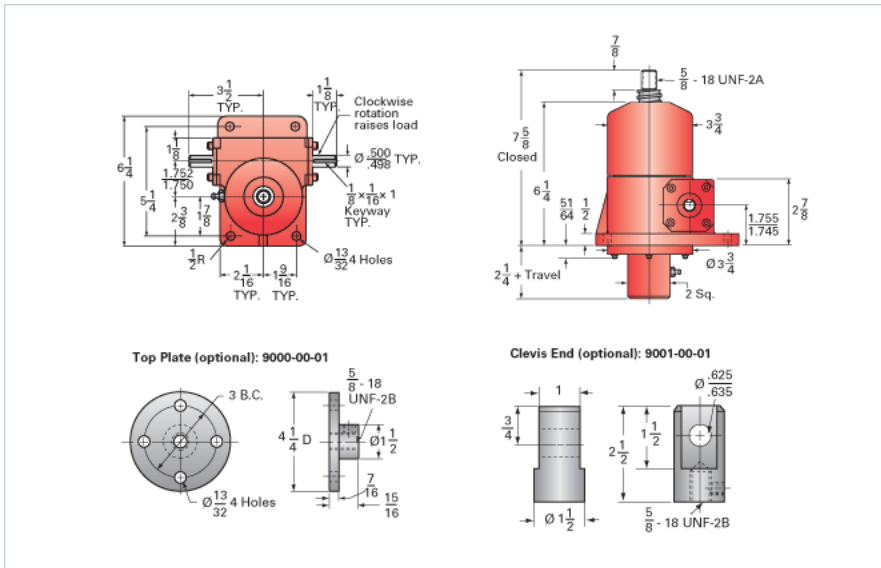

ActionJac 2.5-BSJ-UK 12:1

Call 800-321-7800 or visit us online at www.nookindustries.com to configure and order your ActionJac 2.5-BSJ-UK 12:1 today!

Details

Capacity [Ton]	2.5
Gear Ratio	12:1
Turns of Worm per Inch Travel	48
Torque to Raise 1 lb. [in-lb]	0.0067
Lifting Screw Diameter [in]	1.00
Screw Lead [in]	0.250
Root Diameter [in]	0.820
BackDrive Holding Torque [ft-lb]	2
Tare Drag Torque [in-lb]	5

Performance Specifications

Maximum Allowable Input [hp]	1.50
Maximum Input Torque [in-lb]	53
Maximum Worm Speed at Rated Load [rpm]	1636
Maximum Load at 1750 RPM [lb]	4674
Starting Torque	1.5 x Running Torque

Weight

Base 0 Travel [lb]	17
Per Inch of Travel [lb]	0.60
Grease [lb]	0.5