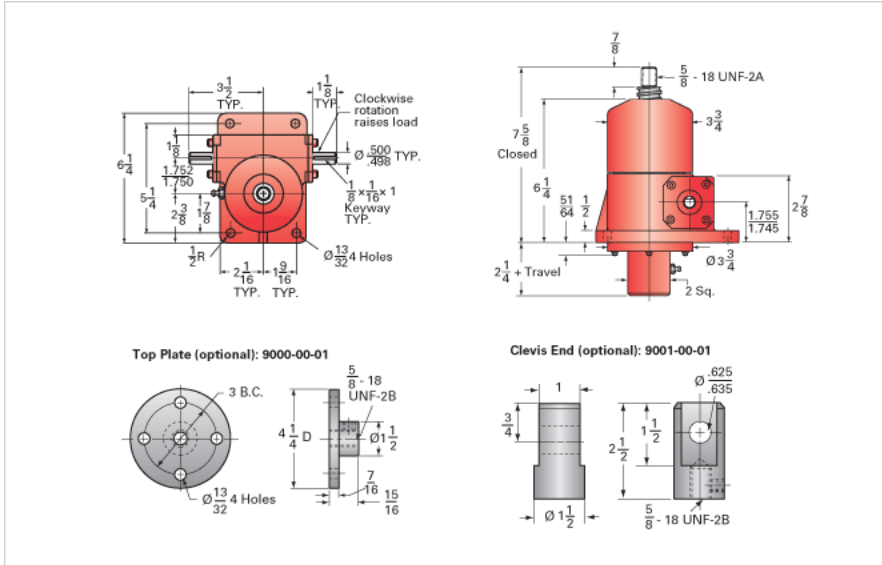

ActionJac 2.5-BSJ-UK 6:1

Call 800-321-7800 or visit us online at www.nookindustries.com to configure and order your ActionJac 2.5-BSJ-UK 6:1 today!

Details

Capacity [Ton]	2.5
Gear Ratio	6:1
Turns of Worm per Inch Travel	24
Torque to Raise 1 lb. [in-lb]	0.0112
Lifting Screw Diameter [in]	1.00
Screw Lead [in]	0.250
Root Diameter [in]	0.820
BackDrive Holding Torque [ft-lb]	4
Tare Drag Torque [in-lb]	5

Performance Specifications

Maximum Allowable Input [hp]	2.00
Maximum Input Torque [in-lb]	51
Maximum Worm Speed at Rated Load [rpm]	1636
Maximum Load at 1750 RPM [lb]	4674
Starting Torque	1.5 x Running Torque

Weight

Base 0 Travel [lb]	17
Per Inch of Travel [lb]	0.60
Grease [lb]	0.5