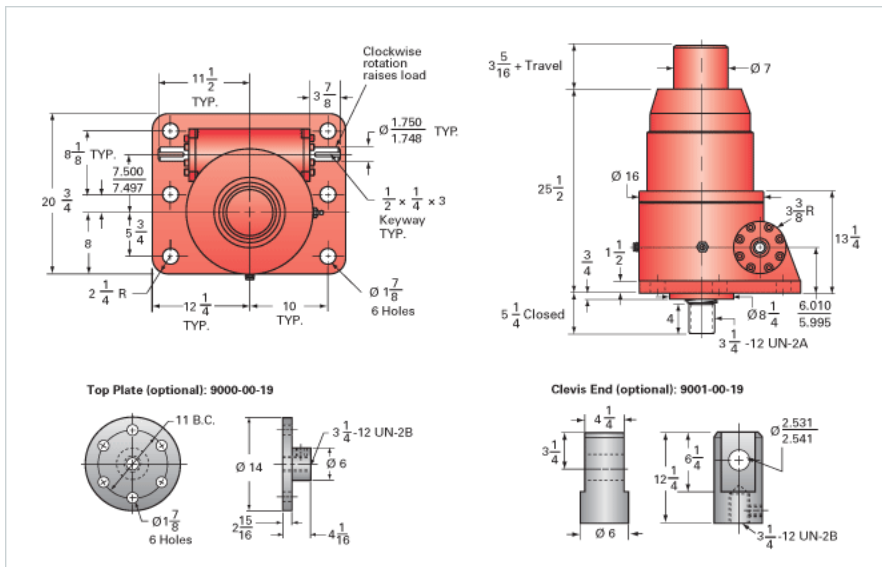

ActionJac 100-BSJ-I 32:1

Call 800-321-7800 or visit us online at www.nookindustries.com to configure and order your ActionJac 100-BSJ-I 32:1 today!

Details

Capacity [Ton]	100
Gear Ratio	32:1
Turns of Worm per Inch Travel	32
Torque to Raise 1 lb. [in-lb]	0.0138
Lifting Screw Diameter [in]	4.00
Screw Lead [in]	1.000
Root Diameter [in]	3.338
BackDrive Holding Torque [ft-lb]	35.0
Tare Drag Torque [in-lb]	205

Performance Specifications

Maximum Allowable Input [hp]	12.50
Maximum Input Torque [in-lb]	2760
Maximum Worm Speed at Rated Load [rpm]	285
Maximum Load at 1750 RPM [lb]	32621
Starting Torque	1.5 x Running Torque

Weight

Base 0 Travel [lb]	1100
Per Inch of Travel [lb]	5.00
Grease [lb]	16.0