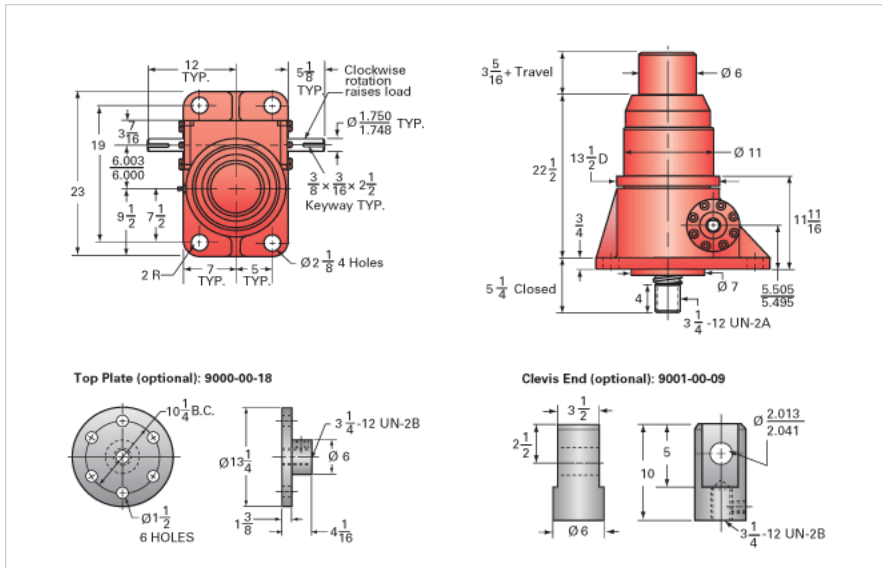

ActionJac 75-BSJ-I 32:1

Call 800-321-7800 or visit us online at www.nookindustries.com to configure and order your ActionJac 75-BSJ-I 32:1 today!

Details

Capacity [Ton]	75
Gear Ratio	32:1
Turns of Worm per Inch Travel	32
Torque to Raise 1 lb. [in-lb]	0.0112
Lifting Screw Diameter [in]	4.00
Screw Lead [in]	1.000
Root Diameter [in]	3.338
BackDrive Holding Torque [ft-lb]	25.0
Tare Drag Torque [in-lb]	155

Performance Specifications

Maximum Allowable Input [hp]	9.00
Maximum Input Torque [in-lb]	1680
Maximum Worm Speed at Rated Load [rpm]	338
Maximum Load at 1750 RPM [lb]	28970
Starting Torque	1.5 x Running Torque

Weight

Base 0 Travel [lb]	650
Per Inch of Travel [lb]	5.00
Grease [lb]	9.0