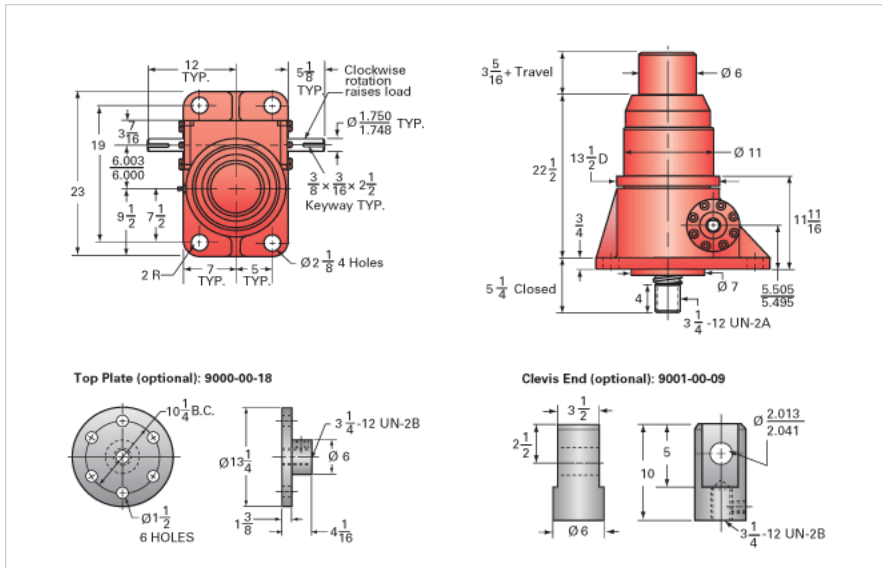

### Details

Capacity [Ton]	75
Gear Ratio	32:1
Turns of Worm per Inch Travel	32
Torque to Raise 1 lb. [in-lb]	0.0112
Lifting Screw Diameter [in]	4.00
Screw Lead [in]	1.000
Root Diameter [in]	3.338
BackDrive Holding Torque [ft-lb]	25.0
Tare Drag Torque [in-lb]	155

### Performance Specifications

Maximum Allowable Input [hp]	9.00
Maximum Input Torque [in-lb]	1680
Maximum Worm Speed at Rated Load [rpm]	338
Maximum Load at 1750 RPM [lb]	28970
Starting Torque	1.5 x Running Torque

### Weight

Base 0 Travel [lb]	650
Per Inch of Travel [lb]	5.00
Grease [lb]	9.0