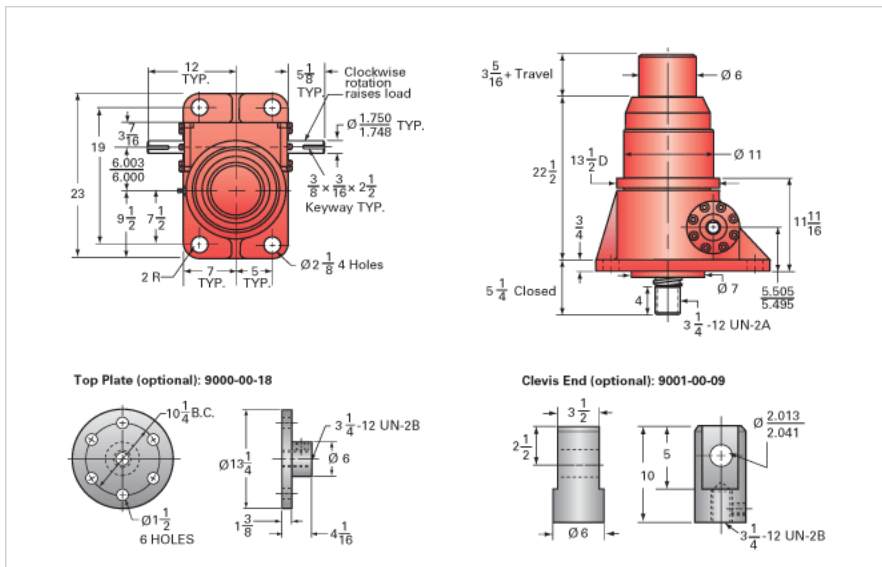

ActionJac 75-BSJ-I 32:1

Call 800-321-7800 or visit us online at www.nookindustries.com to configure and order your ActionJac 75-BSJ-I 32:1 today!

Details

Capacity [Ton]	75
Gear Ratio	32:1
Turns of Worm per Inch Travel	32
Torque to Raise 1 lb. [in-lb]	0.0112
Lifting Screw Diameter [in]	4.00
Screw Lead [in]	1.000
Root Diameter [in]	3.338
BackDrive Holding Torque [ft-lb]	25.0
Tare Drag Torque [in-lb]	155

Performance Specifications

Maximum Allowable Input [hp]	9.00
Maximum Input Torque [in-lb]	1680
Maximum Worm Speed at Rated Load [rpm]	338
Maximum Load at 1750 RPM [lb]	28970
Starting Torque	1.5 x Running Torque

Weight

Base 0 Travel [lb]	650
Per Inch of Travel [lb]	5.00
Grease [lb]	9.0