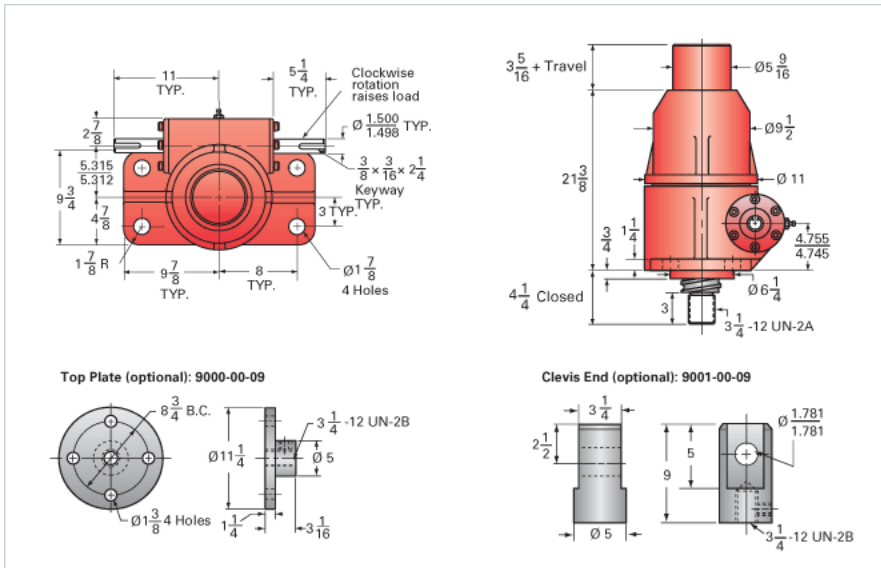

ActionJac 50-BSJ-I 32:1

Call 800-321-7800 or visit us online at www.nookindustries.com to configure and order your ActionJac 50-BSJ-I 32:1 today!

Details

Capacity [Ton]	50
Gear Ratio	32:1
Turns of Worm per Inch Travel	32
Torque to Raise 1 lb. [in-lb]	0.0139
Lifting Screw Diameter [in]	4.00
Screw Lead [in]	1.000
Root Diameter [in]	3.338
BackDrive Holding Torque [ft-lb]	10.0
Tare Drag Torque [in-lb]	90

Performance Specifications

Maximum Allowable Input [hp]	5.00
Maximum Input Torque [in-lb]	1390
Maximum Worm Speed at Rated Load [rpm]	227
Maximum Load at 1750 RPM [lb]	12955
Starting Torque	1.5 x Running Torque

Weight

Base 0 Travel [lb]	490
Per Inch of Travel [lb]	5.00
Grease [lb]	5.0