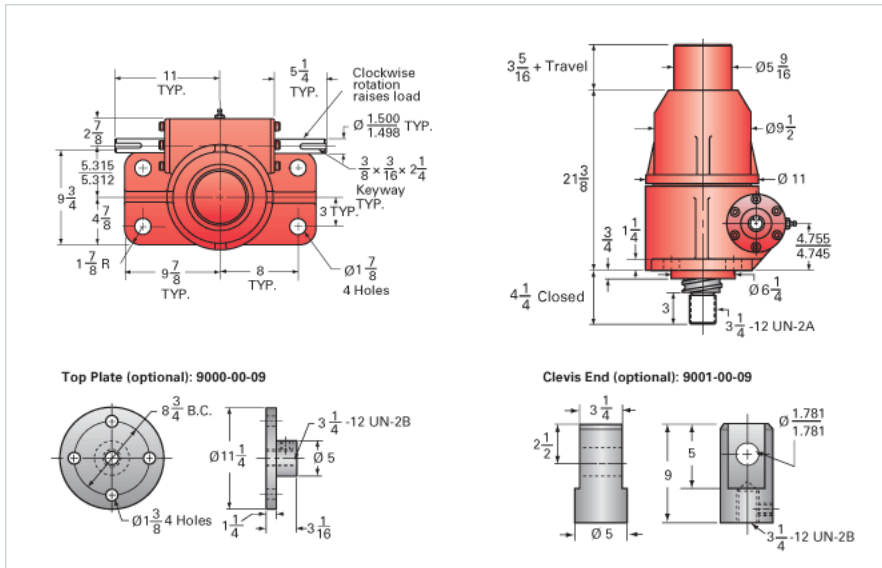

ActionJac 50-BSJ-I 32:1

Call 800-321-7800 or visit us online at www.nookindustries.com to configure and order your ActionJac 50-BSJ-I 32:1 today!

Details

Capacity [Ton]	50
Gear Ratio	32:1
Turns of Worm per Inch Travel	32
Torque to Raise 1 lb. [in-lb]	0.0139
Lifting Screw Diameter [in]	4.00
Screw Lead [in]	1.000
Root Diameter [in]	3.338
BackDrive Holding Torque [ft-lb]	10.0
Tare Drag Torque [in-lb]	90

Performance Specifications

Maximum Allowable Input [hp]	5.00
Maximum Input Torque [in-lb]	1390
Maximum Worm Speed at Rated Load [rpm]	227
Maximum Load at 1750 RPM [lb]	12955
Starting Torque	1.5 x Running Torque

Weight

Base 0 Travel [lb]	490
Per Inch of Travel [lb]	5.00
Grease [lb]	5.0