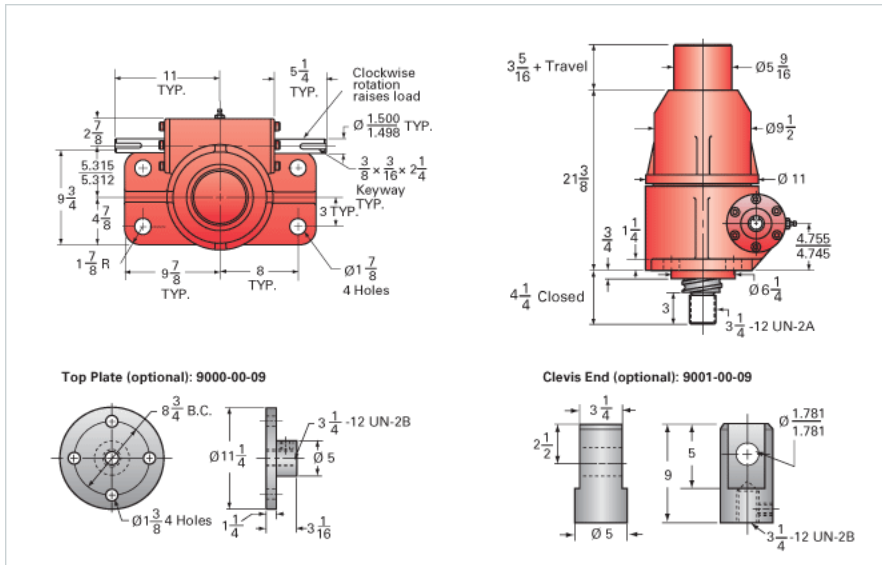

ActionJac 50-BSJ-I 32:1

Call 800-321-7800 or visit us online at www.nookindustries.com to configure and order your ActionJac 50-BSJ-I 32:1 today!

Details

Capacity [Ton]	50
Gear Ratio	32:1
Turns of Worm per Inch Travel	32
Torque to Raise 1 lb. [in-lb]	0.0139
Lifting Screw Diameter [in]	4.00
Screw Lead [in]	1.000
Root Diameter [in]	3.338
BackDrive Holding Torque [ft-lb]	10.0
Tare Drag Torque [in-lb]	90

Performance Specifications

Maximum Allowable Input [hp]	5.00
Maximum Input Torque [in-lb]	1390
Maximum Worm Speed at Rated Load [rpm]	227
Maximum Load at 1750 RPM [lb]	12955
Starting Torque	1.5 x Running Torque

Weight

Base 0 Travel [lb]	490
Per Inch of Travel [lb]	5.00
Grease [lb]	5.0