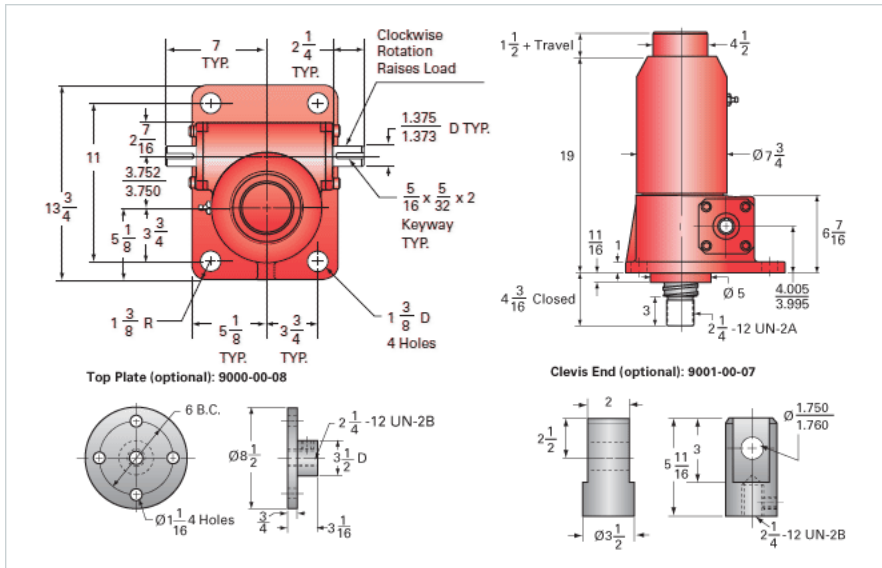

### Details

Capacity [Ton]	30
Gear Ratio	32:1
Turns of Worm per Inch Travel	21.33
Torque to Raise 1 lb. [in-lb]	0.0191
Lifting Screw Diameter [in]	3.00
Screw Lead [in]	1.500
Root Diameter [in]	2.480
BackDrive Holding Torque [ft-lb]	15.0
Tare Drag Torque [in-lb]	60

### Performance Specifications

Maximum Allowable Input [hp]	3.50
Maximum Input Torque [in-lb]	1144
Maximum Worm Speed at Rated Load [rpm]	193
Maximum Load at 1750 RPM [lb]	6600
Starting Torque	1.5 x Running Torque

### Weight

Base 0 Travel [lb]	220
Per Inch of Travel [lb]	2.40
Grease [lb]	3.5