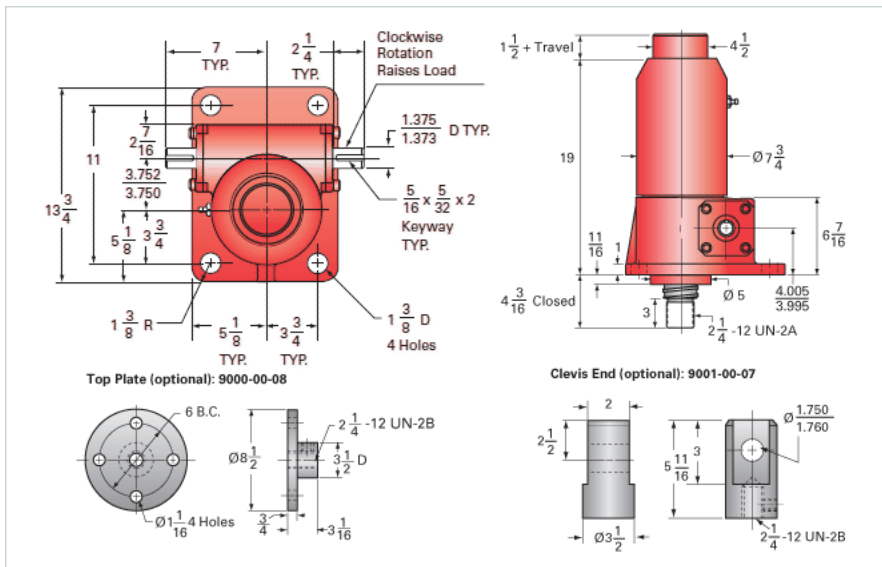

### Details

Capacity [Ton]	30
Gear Ratio	32:1
Turns of Worm per Inch Travel	21.33
Torque to Raise 1 lb. [in-lb]	0.0191
Lifting Screw Diameter [in]	3.00
Screw Lead [in]	1.500
Root Diameter [in]	2.480
BackDrive Holding Torque [ft-lb]	15.0
Tare Drag Torque [in-lb]	60

### Performance Specifications

Maximum Allowable Input [hp]	3.50
Maximum Input Torque [in-lb]	1144
Maximum Worm Speed at Rated Load [rpm]	193
Maximum Load at 1750 RPM [lb]	6600
Starting Torque	1.5 x Running Torque

### Weight

Base 0 Travel [lb]	220
Per Inch of Travel [lb]	2.40
Grease [lb]	3.5