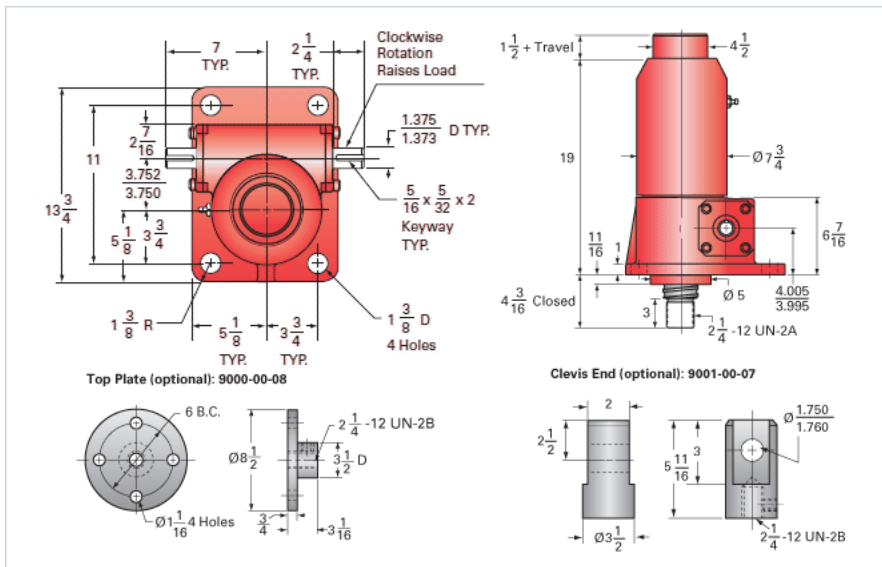

### Details

Capacity [Ton]	30
Gear Ratio	32:1
Turns of Worm per Inch Travel	48.48
Torque to Raise 1 lb. [in-lb]	0.0084
Lifting Screw Diameter [in]	3.00
Screw Lead [in]	0.660
Root Diameter [in]	2.480
BackDrive Holding Torque [ft-lb]	5.0
Tare Drag Torque [in-lb]	60

### Performance Specifications

Maximum Allowable Input [hp]	3.50
Maximum Input Torque [in-lb]	503
Maximum Worm Speed at Rated Load [rpm]	438
Maximum Load at 1750 RPM [lb]	15006
Starting Torque	1.5 x Running Torque

### Weight

Base 0 Travel [lb]	220
Per Inch of Travel [lb]	2.40
Grease [lb]	3.5