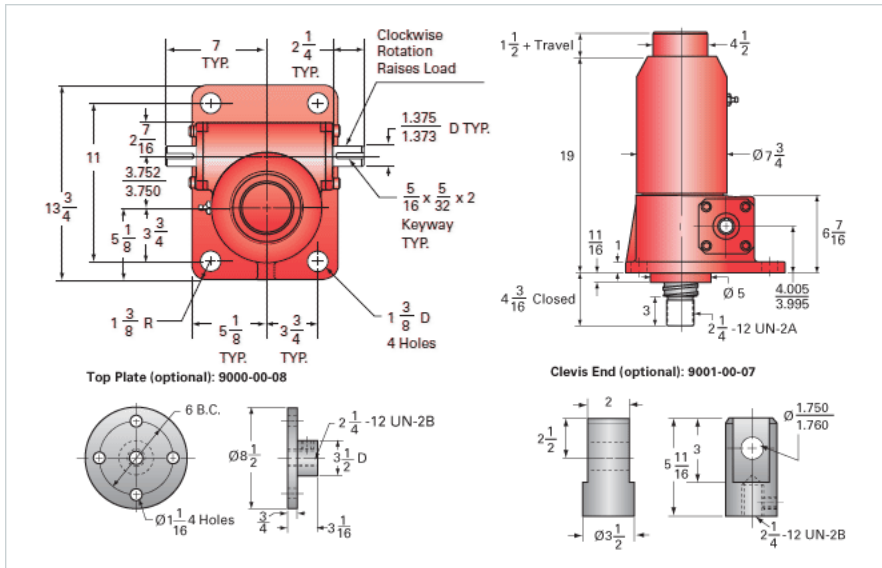

ActionJac 30-BSJ-I 32:1

Call 800-321-7800 or visit us online at www.nookindustries.com to configure and order your ActionJac 30-BSJ-I 32:1 today!

Details

Capacity [Ton]	30
Gear Ratio	32:1
Turns of Worm per Inch Travel	48.48
Torque to Raise 1 lb. [in-lb]	0.0084
Lifting Screw Diameter [in]	3.00
Screw Lead [in]	0.660
Root Diameter [in]	2.480
BackDrive Holding Torque [ft-lb]	5.0
Tare Drag Torque [in-lb]	60

Performance Specifications

Maximum Allowable Input [hp]	3.50
Maximum Input Torque [in-lb]	503
Maximum Worm Speed at Rated Load [rpm]	438
Maximum Load at 1750 RPM [lb]	15006
Starting Torque	1.5 x Running Torque

Weight

Base 0 Travel [lb]	220
Per Inch of Travel [lb]	2.40
Grease [lb]	3.5