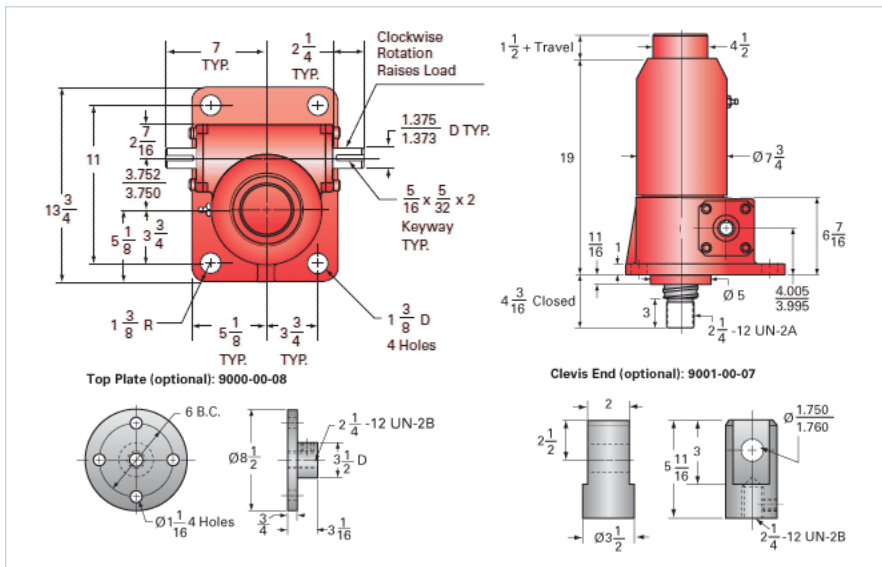

ActionJac 30-BSJ-I 32:1

Call 800-321-7800 or visit us online at www.nookindustries.com to configure and order your ActionJac 30-BSJ-I 32:1 today!

Details

Capacity [Ton]	30
Gear Ratio	32:1
Turns of Worm per Inch Travel	48.48
Torque to Raise 1 lb. [in-lb]	0.0084
Lifting Screw Diameter [in]	3.00
Screw Lead [in]	0.660
Root Diameter [in]	2.480
BackDrive Holding Torque [ft-lb]	5.0
Tare Drag Torque [in-lb]	60

Performance Specifications

Maximum Allowable Input [hp]	3.50
Maximum Input Torque [in-lb]	503
Maximum Worm Speed at Rated Load [rpm]	438
Maximum Load at 1750 RPM [lb]	15006
Starting Torque	1.5 x Running Torque

Weight

Base 0 Travel [lb]	220
Per Inch of Travel [lb]	2.40
Grease [lb]	3.5