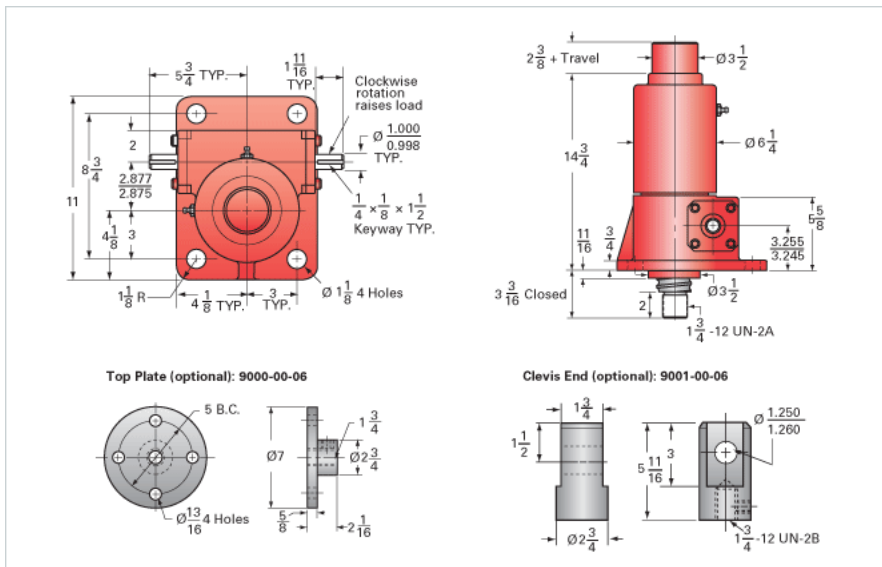

### Details

Capacity [Ton]	20
Gear Ratio	24:1
Turns of Worm per Inch Travel	24
Torque to Raise 1 lb. [in-lb]	0.0157
Lifting Screw Diameter [in]	2.25
Screw Lead [in]	1.000
Root Diameter [in]	1.850
BackDrive Holding Torque [ft-lb]	13.0
Tare Drag Torque [in-lb]	40

### Performance Specifications

Maximum Allowable Input [hp]	2.50
Maximum Input Torque [in-lb]	628
Maximum Worm Speed at Rated Load [rpm]	251
Maximum Load at 1750 RPM [lb]	5737
Starting Torque	1.5 x Running Torque