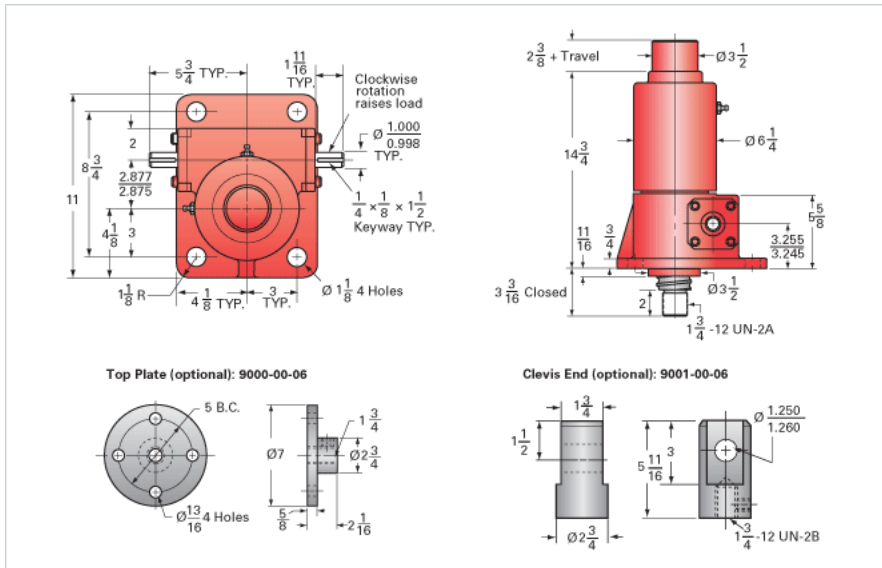

### Details

Capacity [Ton]	20
Gear Ratio	24:1
Turns of Worm per Inch Travel	48
Torque to Raise 1 lb. [in-lb]	0.0079
Lifting Screw Diameter [in]	2.25
Screw Lead [in]	0.500
Root Diameter [in]	1.850
BackDrive Holding Torque [ft-lb]	7.0
Tare Drag Torque [in-lb]	40

### Performance Specifications

Maximum Allowable Input [hp]	2.50
Maximum Input Torque [in-lb]	314
Maximum Worm Speed at Rated Load [rpm]	501
Maximum Load at 1750 RPM [lb]	11397
Starting Torque	1.5 x Running Torque