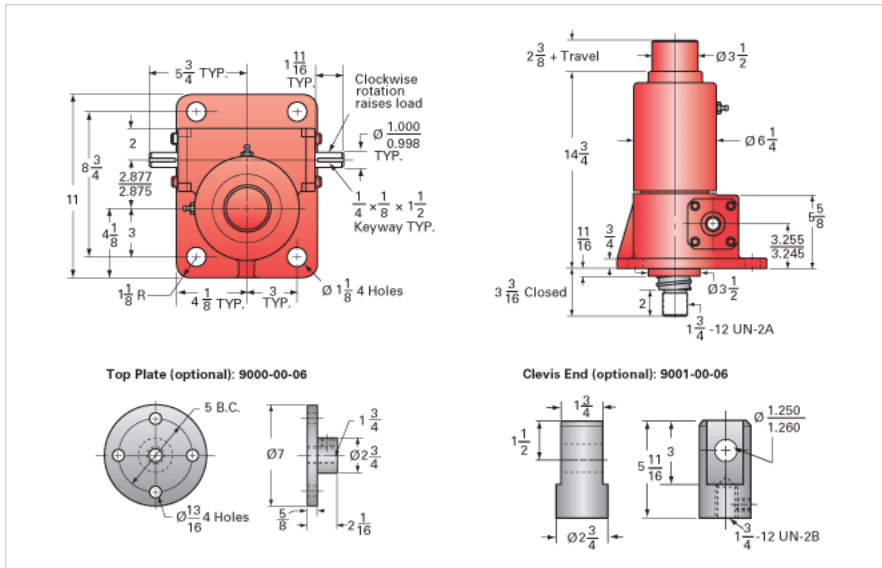

ActionJac 20-BSJ-I 24:1

Call 800-321-7800 or visit us online at www.nookindustries.com to configure and order your ActionJac 20-BSJ-I 24:1 today!

Details

Capacity [Ton]	20
Gear Ratio	24:1
Turns of Worm per Inch Travel	48
Torque to Raise 1 lb. [in-lb]	0.0079
Lifting Screw Diameter [in]	2.25
Screw Lead [in]	0.500
Root Diameter [in]	1.850
BackDrive Holding Torque [ft-lb]	7.0
Tare Drag Torque [in-lb]	40

Performance Specifications

Maximum Allowable Input [hp]	2.50
Maximum Input Torque [in-lb]	314
Maximum Worm Speed at Rated Load [rpm]	501
Maximum Load at 1750 RPM [lb]	11397
Starting Torque	1.5 x Running Torque

Weight

Base 0 Travel [lb]	85
Per Inch of Travel [lb]	1.50
Grease [lb]	2.2