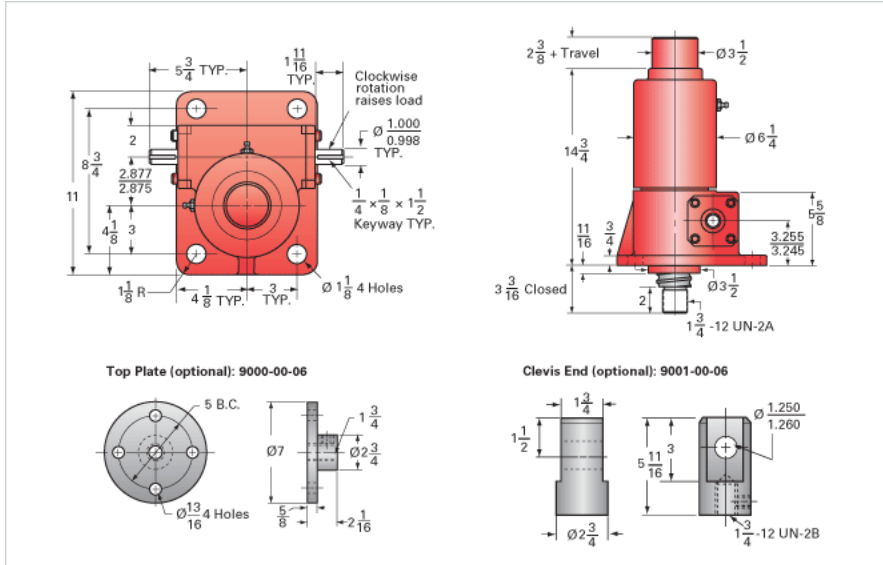

### Details

Capacity [Ton]	20
Gear Ratio	24:1
Turns of Worm per Inch Travel	48
Torque to Raise 1 lb. [in-lb]	0.0079
Lifting Screw Diameter [in]	2.25
Screw Lead [in]	0.500
Root Diameter [in]	1.850
BackDrive Holding Torque [ft-lb]	7.0
Tare Drag Torque [in-lb]	40

### Performance Specifications

Maximum Allowable Input [hp]	2.50
Maximum Input Torque [in-lb]	314
Maximum Worm Speed at Rated Load [rpm]	501
Maximum Load at 1750 RPM [lb]	11397
Starting Torque	1.5 x Running Torque