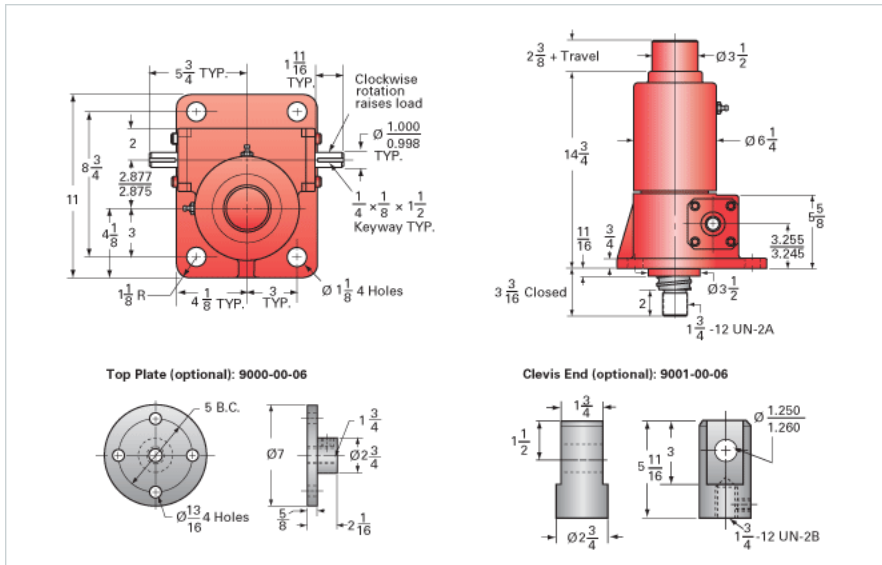

ActionJac 20-BSJ-I 24:1

Call 800-321-7800 or visit us online at www.nookindustries.com to configure and order your ActionJac 20-BSJ-I 24:1 today!

Details

Capacity [Ton]	20
Gear Ratio	24:1
Turns of Worm per Inch Travel	48
Torque to Raise 1 lb. [in-lb]	0.0079
Lifting Screw Diameter [in]	2.25
Screw Lead [in]	0.500
Root Diameter [in]	1.850
BackDrive Holding Torque [ft-lb]	7.0
Tare Drag Torque [in-lb]	40

Performance Specifications

Maximum Allowable Input [hp]	2.50
Maximum Input Torque [in-lb]	314
Maximum Worm Speed at Rated Load [rpm]	501
Maximum Load at 1750 RPM [lb]	11397
Starting Torque	1.5 x Running Torque

Weight

Base 0 Travel [lb]	85
Per Inch of Travel [lb]	1.50
Grease [lb]	2.2