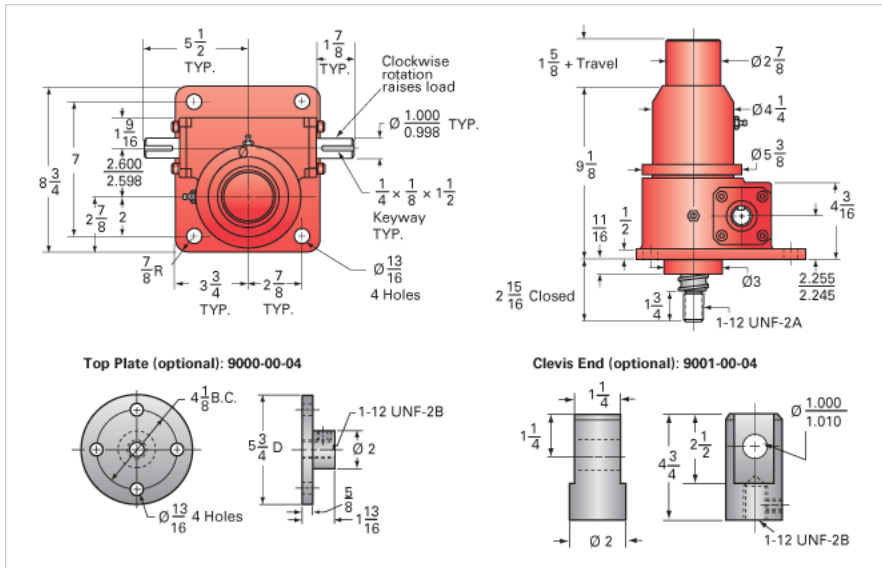

ActionJac 10-BSJ-I 24:1

Call 800-321-7800 or visit us online at www.nookindustries.com to configure and order your ActionJac 10-BSJ-I 24:1 today!

Details

Capacity [Ton]	10
Gear Ratio	24:1
Turns of Worm per Inch Travel	50.66
Torque to Raise 1 lb. [in-lb]	0.0077
Lifting Screw Diameter [in]	1.50
Screw Lead [in]	0.473
Root Diameter [in]	1.140
BackDrive Holding Torque [ft-lb]	4.0
Tare Drag Torque [in-lb]	20

Performance Specifications

Maximum Allowable Input [hp]	1.50
Maximum Input Torque [in-lb]	153
Maximum Worm Speed at Rated Load [rpm]	618
Maximum Load at 1750 RPM [lb]	7016
Starting Torque	1.5 x Running Torque

Weight

Base 0 Travel [lb]	50
Per Inch of Travel [lb]	0.80
Grease [lb]	1.5