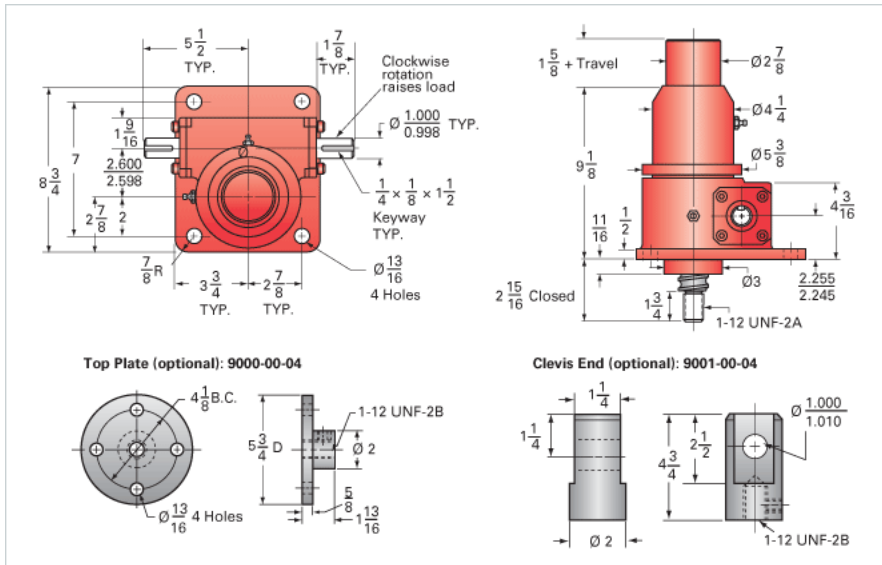

### Details

Capacity [Ton]	10
Gear Ratio	24:1
Turns of Worm per Inch Travel	50.66
Torque to Raise 1 lb. [in-lb]	0.0077
Lifting Screw Diameter [in]	1.50
Screw Lead [in]	0.473
Root Diameter [in]	1.140
BackDrive Holding Torque [ft-lb]	4.0
Tare Drag Torque [in-lb]	20

### Performance Specifications

Maximum Allowable Input [hp]	1.50
Maximum Input Torque [in-lb]	153
Maximum Worm Speed at Rated Load [rpm]	618
Maximum Load at 1750 RPM [lb]	7016
Starting Torque	1.5 x Running Torque

### Weight

Base 0 Travel [lb]	50
Per Inch of Travel [lb]	0.80
Grease [lb]	1.5