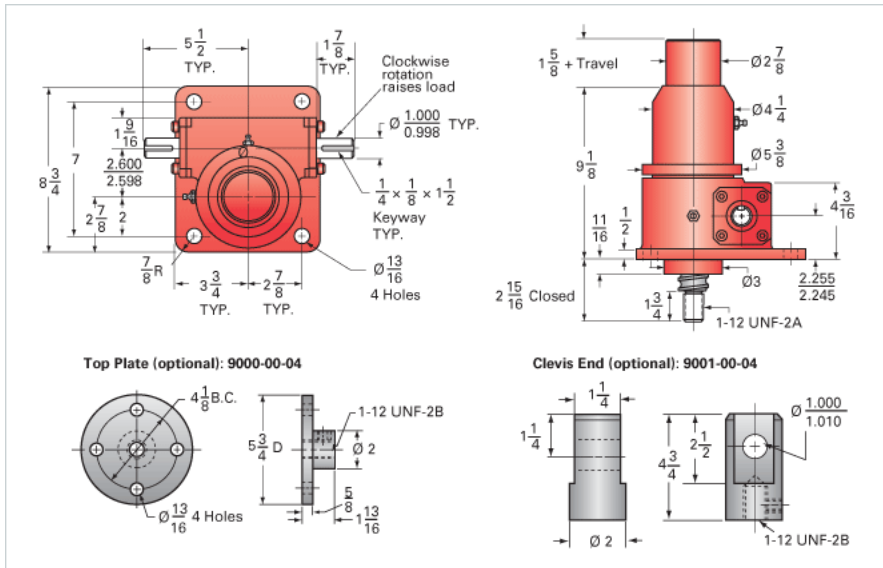

ActionJac 10-BSJ-I 24:1

Call 800-321-7800 or visit us online at www.nookindustries.com to configure and order your ActionJac 10-BSJ-I 24:1 today!

Details

Capacity [Ton]	10
Gear Ratio	24:1
Turns of Worm per Inch Travel	50.66
Torque to Raise 1 lb. [in-lb]	0.0077
Lifting Screw Diameter [in]	1.50
Screw Lead [in]	0.473
Root Diameter [in]	1.140
BackDrive Holding Torque [ft-lb]	4.0
Tare Drag Torque [in-lb]	20

Performance Specifications

Maximum Allowable Input [hp]	1.50
Maximum Input Torque [in-lb]	153
Maximum Worm Speed at Rated Load [rpm]	618
Maximum Load at 1750 RPM [lb]	7016
Starting Torque	1.5 x Running Torque

Weight

Base 0 Travel [lb]	50
Per Inch of Travel [lb]	0.80
Grease [lb]	1.5