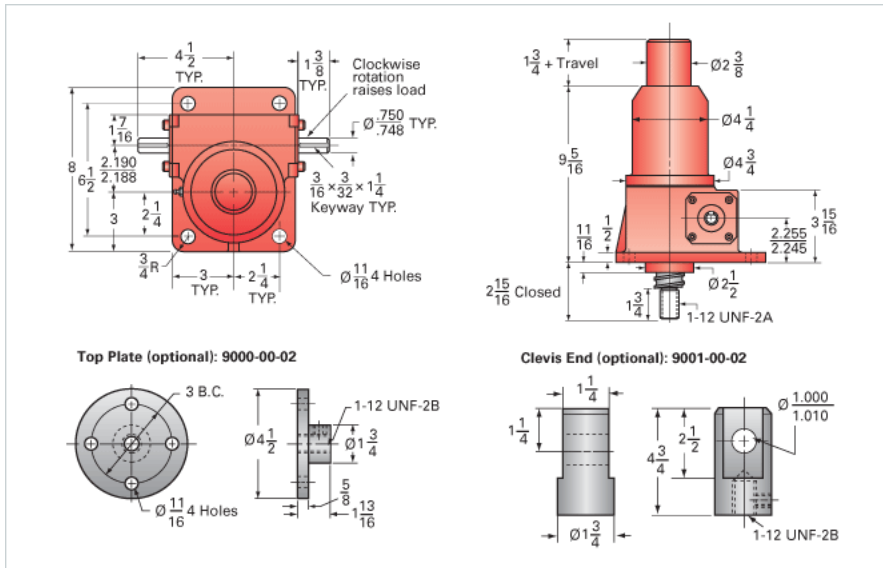

### Details

Capacity [Ton]	5
Gear Ratio	24:1
Turns of Worm per Inch Travel	50.66
Torque to Raise 1 lb. [in-lb]	0.0073
Lifting Screw Diameter [in]	1.50
Screw Lead [in]	0.473
Root Diameter [in]	1.140
BackDrive Holding Torque [ft-lb]	5.0
Tare Drag Torque [in-lb]	10

### Performance Specifications

Maximum Allowable Input [hp]	0.75
Maximum Input Torque [in-lb]	73
Maximum Worm Speed at Rated Load [rpm]	647
Maximum Load at 1750 RPM [lb]	3700
Starting Torque	1.5 x Running Torque

### Weight

Base 0 Travel [lb]	35
Per Inch of Travel [lb]	0.60
Grease [lb]	1.0