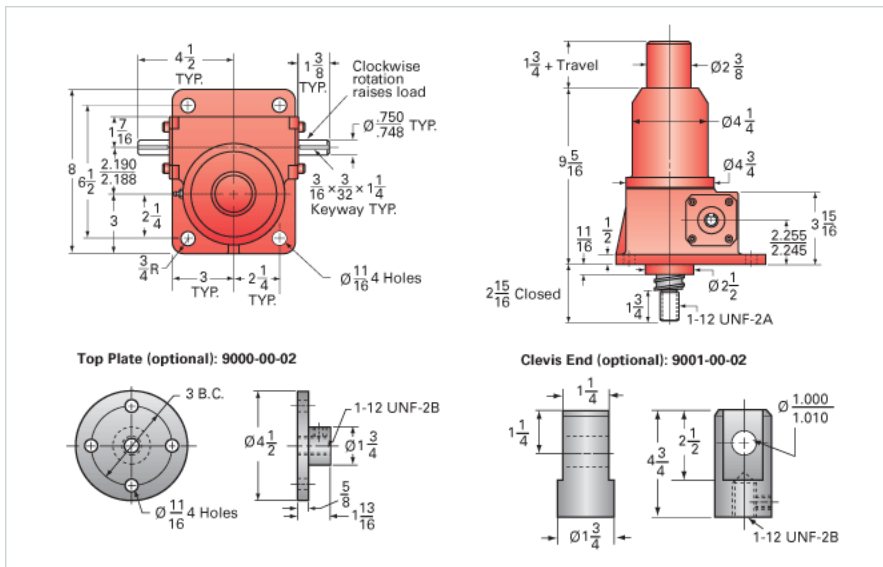

ActionJac 5-BSJ-I 24:1

Call 800-321-7800 or visit us online at www.nookindustries.com to configure and order your ActionJac 5-BSJ-I 24:1 today!

Details

Capacity [Ton]	5
Gear Ratio	24:1
Turns of Worm per Inch Travel	50.66
Torque to Raise 1 lb. [in-lb]	0.0073
Lifting Screw Diameter [in]	1.50
Screw Lead [in]	0.473
Root Diameter [in]	1.140
BackDrive Holding Torque [ft-lb]	5.0
Tare Drag Torque [in-lb]	10

Performance Specifications

Maximum Allowable Input [hp]	0.75
Maximum Input Torque [in-lb]	73
Maximum Worm Speed at Rated Load [rpm]	647
Maximum Load at 1750 RPM [lb]	3700
Starting Torque	1.5 x Running Torque

Weight

Base 0 Travel [lb]	35
Per Inch of Travel [lb]	0.60
Grease [lb]	1.0