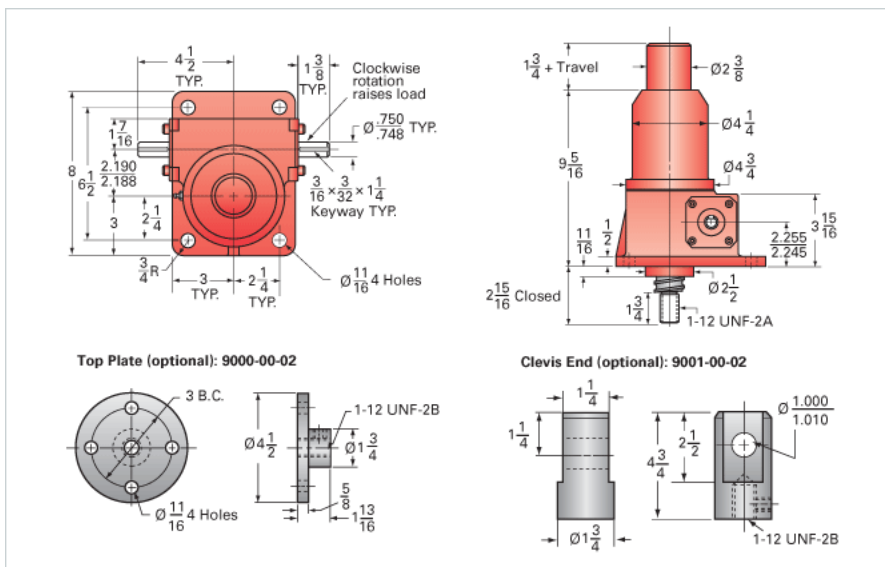

ActionJac 5-BSJ-I 24:1

Call 800-321-7800 or visit us online at www.nookindustries.com to configure and order your ActionJac 5-BSJ-I 24:1 today!

Details

Capacity [Ton]	5
Gear Ratio	24:1
Turns of Worm per Inch Travel	50.66
Torque to Raise 1 lb. [in-lb]	0.0073
Lifting Screw Diameter [in]	1.50
Screw Lead [in]	0.473
Root Diameter [in]	1.140
BackDrive Holding Torque [ft-lb]	5.0
Tare Drag Torque [in-lb]	10

Performance Specifications

Maximum Allowable Input [hp]	0.75
Maximum Input Torque [in-lb]	73
Maximum Worm Speed at Rated Load [rpm]	647
Maximum Load at 1750 RPM [lb]	3700
Starting Torque	1.5 x Running Torque

Weight

Base 0 Travel [lb]	35
Per Inch of Travel [lb]	0.60
Grease [lb]	1.0