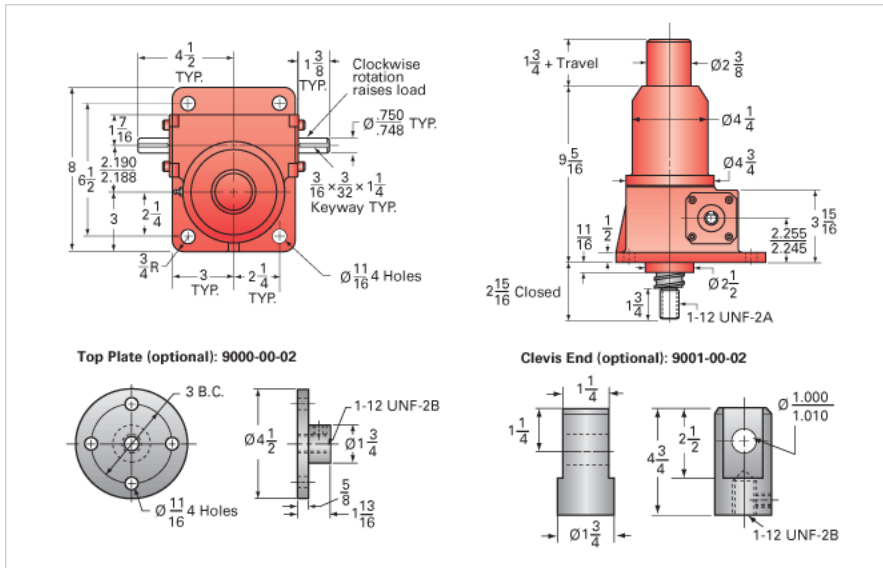

ActionJac 5-BSJ-I 6:1

Call 800-321-7800 or visit us online at www.nookindustries.com to configure and order your ActionJac 5-BSJ-I 6:1 today!

Details

Capacity [Ton]	5
Gear Ratio	6:1
Turns of Worm per Inch Travel	12.66
Torque to Raise 1 lb. [in-lb]	0.0183
Lifting Screw Diameter [in]	1.50
Screw Lead [in]	0.473
Root Diameter [in]	1.140
BackDrive Holding Torque [ft-lb]	14.0
Tare Drag Torque [in-lb]	10

Performance Specifications

Maximum Allowable Input [hp]	3.00
Maximum Input Torque [in-lb]	183
Maximum Worm Speed at Rated Load [rpm]	1033
Maximum Load at 1750 RPM [lb]	5904
Starting Torque	1.5 x Running Torque

Weight

Base 0 Travel [lb]	35
Per Inch of Travel [lb]	0.60
Grease [lb]	1.0