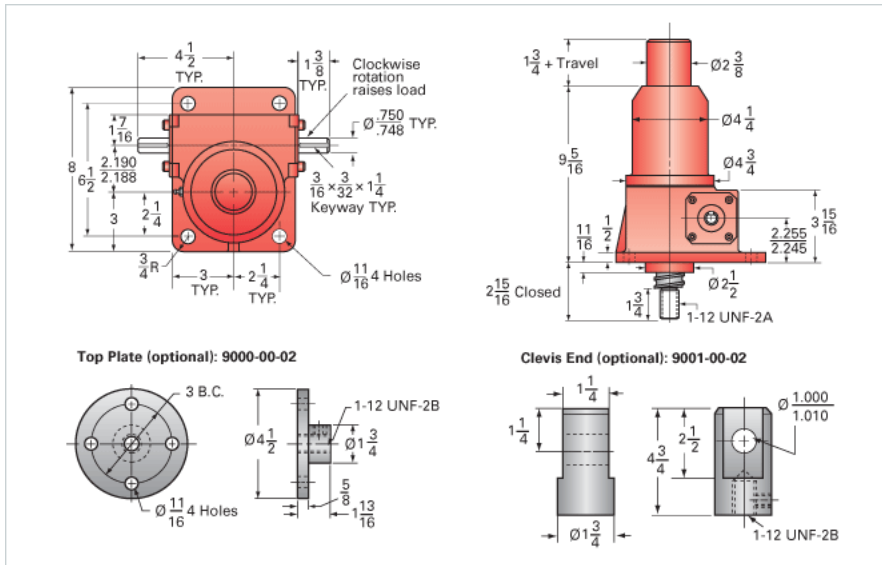

ActionJac 5-BSJ-I 6:1

Call 800-321-7800 or visit us online at www.nookindustries.com to configure and order your ActionJac 5-BSJ-I 6:1 today!

Details

Capacity [Ton]	5
Gear Ratio	6:1
Turns of Worm per Inch Travel	12.66
Torque to Raise 1 lb. [in-lb]	0.0183
Lifting Screw Diameter [in]	1.50
Screw Lead [in]	0.473
Root Diameter [in]	1.140
BackDrive Holding Torque [ft-lb]	14.0
Tare Drag Torque [in-lb]	10

Performance Specifications

Maximum Allowable Input [hp]	3.00
Maximum Input Torque [in-lb]	183
Maximum Worm Speed at Rated Load [rpm]	1033
Maximum Load at 1750 RPM [lb]	5904
Starting Torque	1.5 x Running Torque

Weight

Base 0 Travel [lb]	35
Per Inch of Travel [lb]	0.60
Grease [lb]	1.0