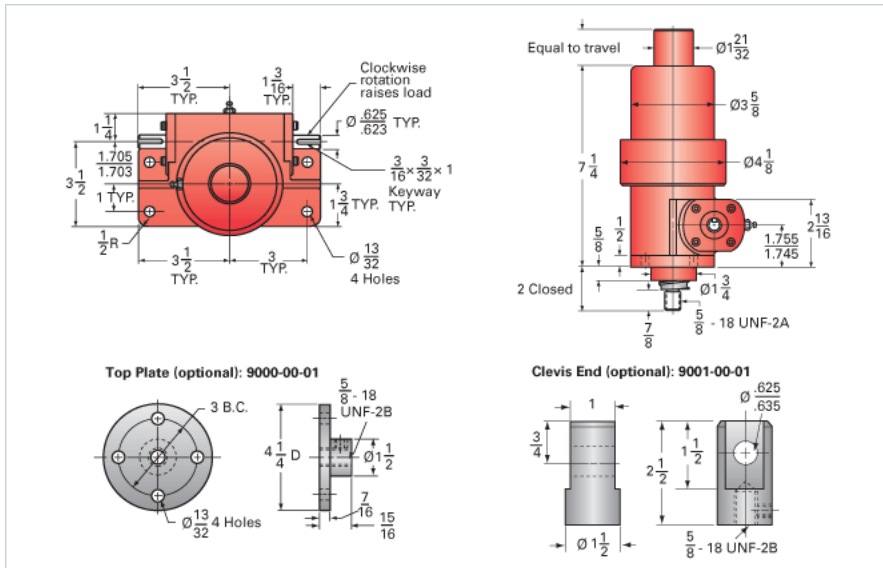

ActionJac 3-BSJ-I 24:1

Call 800-321-7800 or visit us online at www.nookindustries.com to configure and order your ActionJac 3-BSJ-I 24:1 today!

Details

Capacity [Ton]	3
Gear Ratio	24:1
Turns of Worm per Inch Travel	58.1
Torque to Raise 1 lb. [in-lb]	0.0070
Lifting Screw Diameter [in]	1.17
Screw Lead [in]	0.413
Root Diameter [in]	0.870
BackDrive Holding Torque [ft-lb]	2.0
Tare Drag Torque [in-lb]	6

Performance Specifications

Maximum Allowable Input [hp]	0.50
Maximum Input Torque [in-lb]	42
Maximum Worm Speed at Rated Load [rpm]	750
Maximum Load at 1750 RPM [lb]	2572
Starting Torque	1.5 x Running Torque

Weight

Base 0 Travel [lb]	18.5
Per Inch of Travel [lb]	0.60
Grease [lb]	0.5