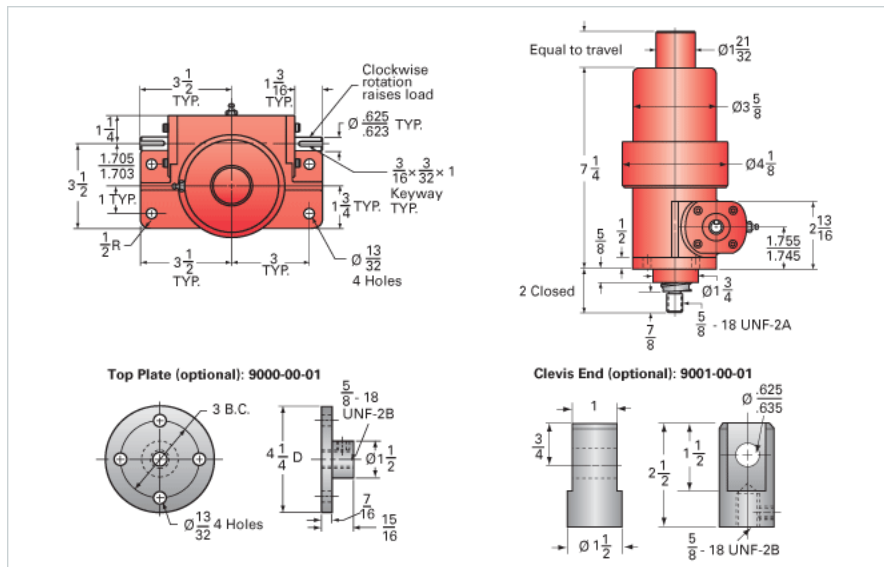

ActionJac 3-BSJ-I 24:1

Call 800-321-7800 or visit us online at www.nookindustries.com to configure and order your ActionJac 3-BSJ-I 24:1 today!

Details

Capacity [Ton]	3
Gear Ratio	24:1
Turns of Worm per Inch Travel	58.1
Torque to Raise 1 lb. [in-lb]	0.0070
Lifting Screw Diameter [in]	1.17
Screw Lead [in]	0.413
Root Diameter [in]	0.870
BackDrive Holding Torque [ft-lb]	2.0
Tare Drag Torque [in-lb]	6

Performance Specifications

Maximum Allowable Input [hp]	0.50
Maximum Input Torque [in-lb]	42
Maximum Worm Speed at Rated Load [rpm]	750
Maximum Load at 1750 RPM [lb]	2572
Starting Torque	1.5 x Running Torque

Weight

Base 0 Travel [lb]	18.5
Per Inch of Travel [lb]	0.60
Grease [lb]	0.5