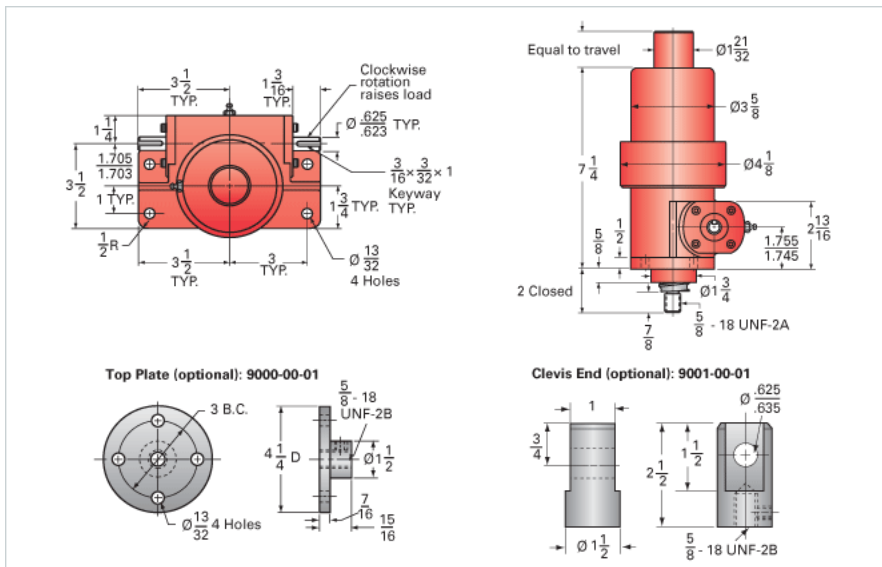

ActionJac 3-BSJ-I 6:1

Call 800-321-7800 or visit us online at www.nookindustries.com to configure and order your ActionJac 3-BSJ-I 6:1 today!

Details

Capacity [Ton]	3
Gear Ratio	6:1
Turns of Worm per Inch Travel	14.53
Torque to Raise 1 lb. [in-lb]	0.0167
Lifting Screw Diameter [in]	1.17
Screw Lead [in]	0.413
Root Diameter [in]	0.870
BackDrive Holding Torque [ft-lb]	6.0
Tare Drag Torque [in-lb]	6

Performance Specifications

Maximum Allowable Input [hp]	2.00
Maximum Input Torque [in-lb]	100
Maximum Worm Speed at Rated Load [rpm]	1260
Maximum Load at 1750 RPM [lb]	4313
Starting Torque	1.5 x Running Torque

Weight

Base 0 Travel [lb]	18.5
Per Inch of Travel [lb]	0.60
Grease [lb]	0.5