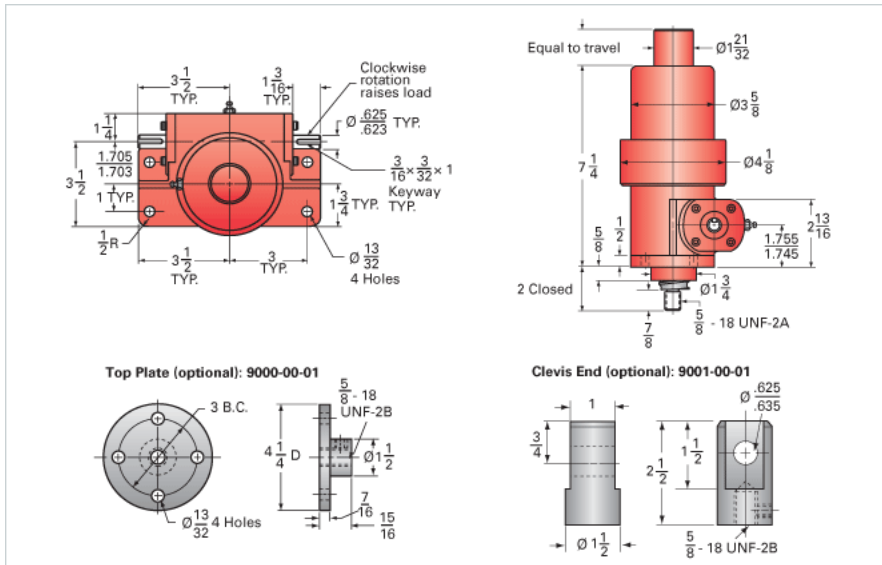

ActionJac 3-BSJ-I 6:1

Call 800-321-7800 or visit us online at www.nookindustries.com to configure and order your ActionJac 3-BSJ-I 6:1 today!

Details

Capacity [Ton]	3
Gear Ratio	6:1
Turns of Worm per Inch Travel	14.53
Torque to Raise 1 lb. [in-lb]	0.0167
Lifting Screw Diameter [in]	1.17
Screw Lead [in]	0.413
Root Diameter [in]	0.870
BackDrive Holding Torque [ft-lb]	6.0
Tare Drag Torque [in-lb]	6

Performance Specifications

Maximum Allowable Input [hp]	2.00
Maximum Input Torque [in-lb]	100
Maximum Worm Speed at Rated Load [rpm]	1260
Maximum Load at 1750 RPM [lb]	4313
Starting Torque	1.5 x Running Torque

Weight

Base 0 Travel [lb]	18.5
Per Inch of Travel [lb]	0.60
Grease [lb]	0.5