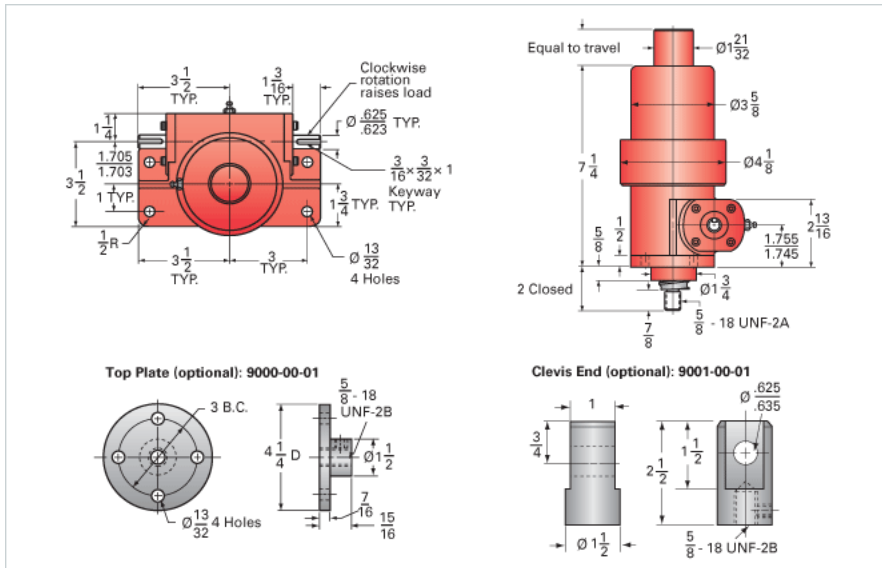

ActionJac 3-BSJ-I 6:1

Call 800-321-7800 or visit us online at www.nookindustries.com to configure and order your ActionJac 3-BSJ-I 6:1 today!

Details

Capacity [Ton]	3
Gear Ratio	6:1
Turns of Worm per Inch Travel	14.53
Torque to Raise 1 lb. [in-lb]	0.0167
Lifting Screw Diameter [in]	1.17
Screw Lead [in]	0.413
Root Diameter [in]	0.870
BackDrive Holding Torque [ft-lb]	6.0
Tare Drag Torque [in-lb]	6

Performance Specifications

Maximum Allowable Input [hp]	2.00
Maximum Input Torque [in-lb]	100
Maximum Worm Speed at Rated Load [rpm]	1260
Maximum Load at 1750 RPM [lb]	4313
Starting Torque	1.5 x Running Torque

Weight

Base 0 Travel [lb]	18.5
Per Inch of Travel [lb]	0.60
Grease [lb]	0.5