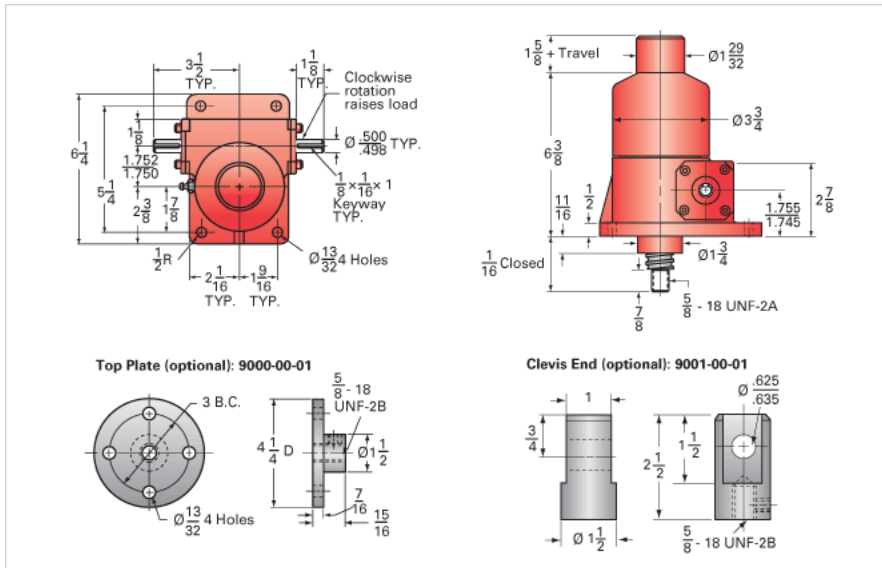

### Details

Capacity [Ton]	2.5
Gear Ratio	24:1
Turns of Worm per Inch Travel	24
Torque to Raise 1 lb. [in-lb]	0.0170
Lifting Screw Diameter [in]	1.00
Screw Lead [in]	1.000
Root Diameter [in]	0.820
BackDrive Holding Torque [ft-lb]	5.0
Tare Drag Torque [in-lb]	5

### Performance Specifications

Maximum Allowable Input [hp]	0.50
Maximum Input Torque [in-lb]	85
Maximum Worm Speed at Rated Load [rpm]	371
Maximum Load at 1750 RPM [lb]	1059
Starting Torque	1.5 x Running Torque

### Weight

Base 0 Travel [lb]	17
Per Inch of Travel [lb]	0.60
Grease [lb]	0.5