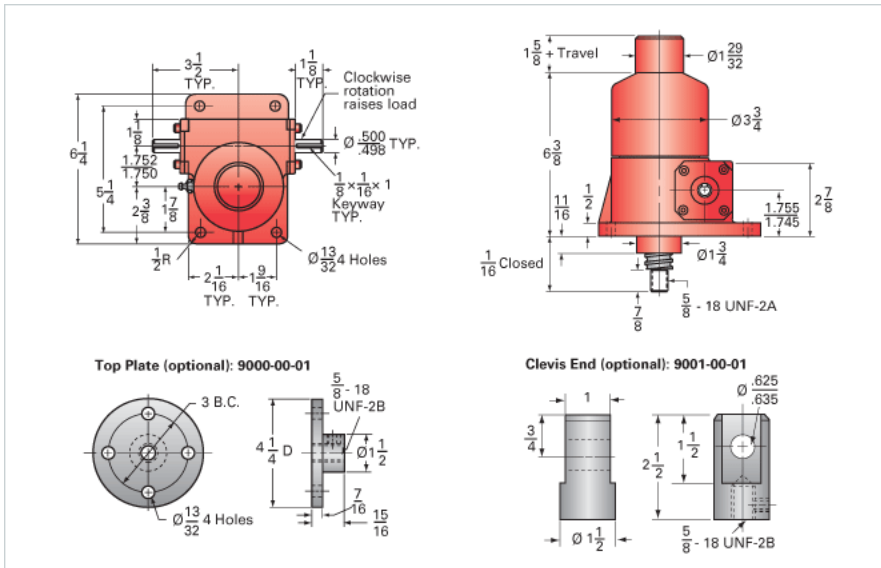

### Details

Capacity [Ton]	2.5
Gear Ratio	24:1
Turns of Worm per Inch Travel	24
Torque to Raise 1 lb. [in-lb]	0.0170
Lifting Screw Diameter [in]	1.00
Screw Lead [in]	1.000
Root Diameter [in]	0.820
BackDrive Holding Torque [ft-lb]	5.0
Tare Drag Torque [in-lb]	5

### Performance Specifications

Maximum Allowable Input [hp]	0.50
Maximum Input Torque [in-lb]	85
Maximum Worm Speed at Rated Load [rpm]	371
Maximum Load at 1750 RPM [lb]	1059
Starting Torque	1.5 x Running Torque

### Weight

Base 0 Travel [lb]	17
Per Inch of Travel [lb]	0.60
Grease [lb]	0.5