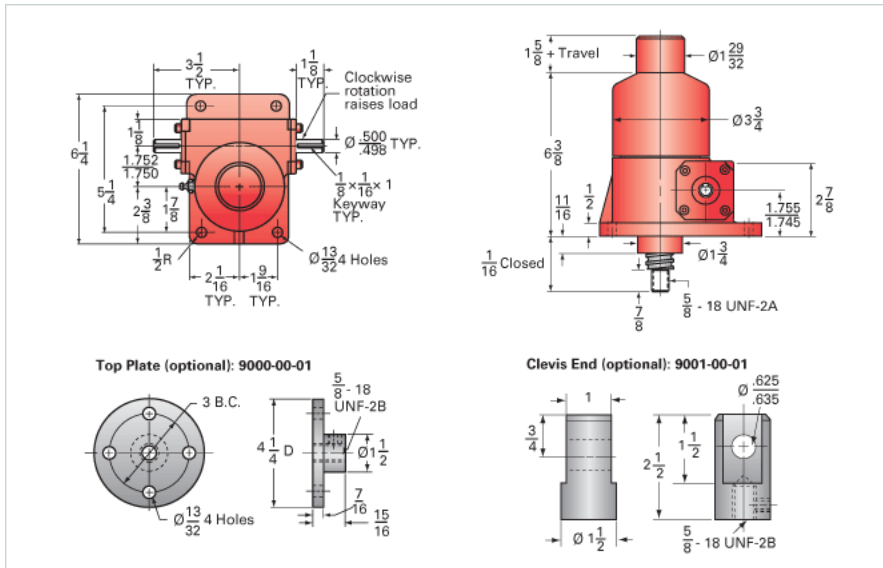

### Details

Capacity [Ton]	2.5
Gear Ratio	12:1
Turns of Worm per Inch Travel	12
Torque to Raise 1 lb. [in-lb]	0.0244
Lifting Screw Diameter [in]	1.00
Screw Lead [in]	1.000
Root Diameter [in]	0.820
BackDrive Holding Torque [ft-lb]	6.0
Tare Drag Torque [in-lb]	5

### Performance Specifications

Maximum Allowable Input [hp]	1.50
Maximum Input Torque [in-lb]	122
Maximum Worm Speed at Rated Load [rpm]	775
Maximum Load at 1750 RPM [lb]	2214
Starting Torque	1.5 x Running Torque