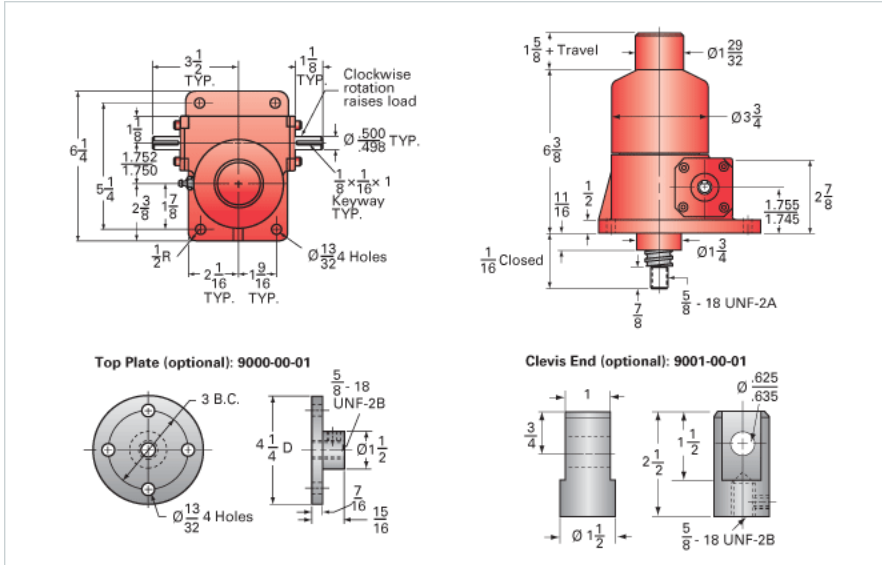

ActionJac 2.5HL-BSJ-I 12:1

Call 800-321-7800 or visit us online at www.nookindustries.com to configure and order your ActionJac 2.5HL-BSJ-I 12:1 today!

Details

Capacity [Ton]	2.5
Gear Ratio	12:1
Turns of Worm per Inch Travel	12
Torque to Raise 1 lb. [in-lb]	0.0244
Lifting Screw Diameter [in]	1.00
Screw Lead [in]	1.000
Root Diameter [in]	0.820
BackDrive Holding Torque [ft-lb]	6.0
Tare Drag Torque [in-lb]	5

Performance Specifications

Maximum Allowable Input [hp]	1.50
Maximum Input Torque [in-lb]	122
Maximum Worm Speed at Rated Load [rpm]	775
Maximum Load at 1750 RPM [lb]	2214
Starting Torque	1.5 x Running Torque

Weight

Base 0 Travel [lb]	17
Per Inch of Travel [lb]	0.60
Grease [lb]	0.5