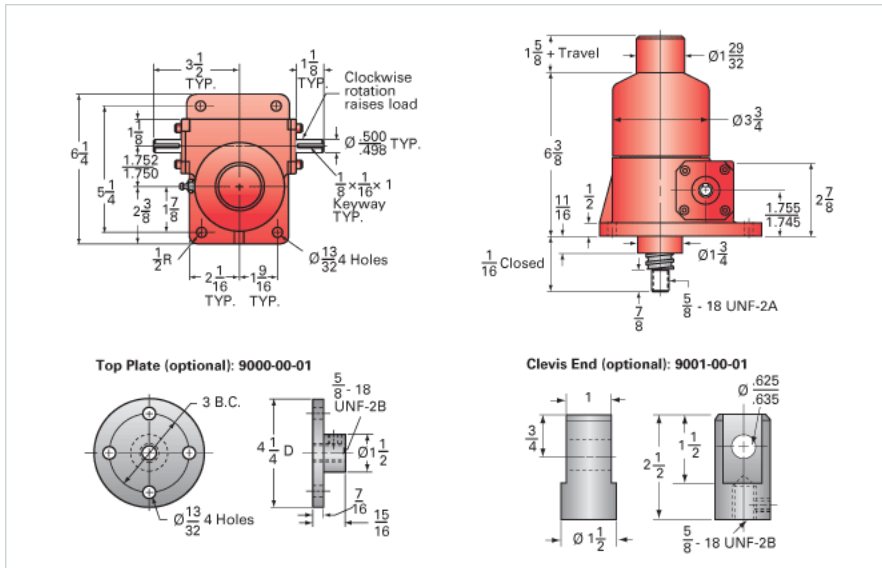

ActionJac 2.5HL-BSJ-I 12:1

Call 800-321-7800 or visit us online at www.nookindustries.com to configure and order your ActionJac 2.5HL-BSJ-I 12:1 today!

Details

Capacity [Ton]	2.5
Gear Ratio	12:1
Turns of Worm per Inch Travel	12
Torque to Raise 1 lb. [in-lb]	0.0244
Lifting Screw Diameter [in]	1.00
Screw Lead [in]	1.000
Root Diameter [in]	0.820
BackDrive Holding Torque [ft-lb]	6.0
Tare Drag Torque [in-lb]	5

Performance Specifications

Maximum Allowable Input [hp]	1.50
Maximum Input Torque [in-lb]	122
Maximum Worm Speed at Rated Load [rpm]	775
Maximum Load at 1750 RPM [lb]	2214
Starting Torque	1.5 x Running Torque

Weight

Base 0 Travel [lb]	17
Per Inch of Travel [lb]	0.60
Grease [lb]	0.5