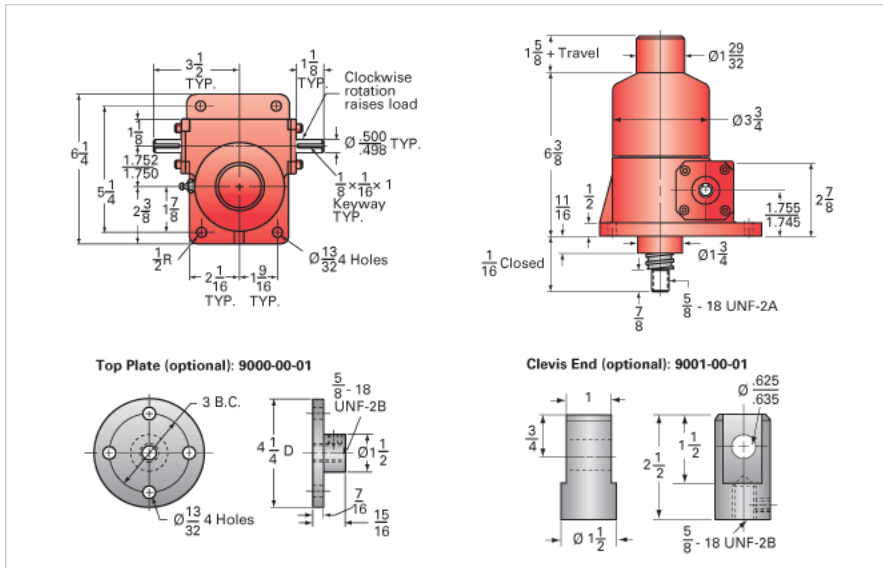

ActionJac 2.5HL-BSJ-I 12:1

Call 800-321-7800 or visit us online at www.nookindustries.com to configure and order your ActionJac 2.5HL-BSJ-I 12:1 today!

Details

Capacity [Ton]	2.5
Gear Ratio	12:1
Turns of Worm per Inch Travel	12
Torque to Raise 1 lb. [in-lb]	0.0244
Lifting Screw Diameter [in]	1.00
Screw Lead [in]	1.000
Root Diameter [in]	0.820
BackDrive Holding Torque [ft-lb]	6.0
Tare Drag Torque [in-lb]	5

Performance Specifications

Maximum Allowable Input [hp]	1.50
Maximum Input Torque [in-lb]	122
Maximum Worm Speed at Rated Load [rpm]	775
Maximum Load at 1750 RPM [lb]	2214
Starting Torque	1.5 x Running Torque

Weight

Base 0 Travel [lb]	17
Per Inch of Travel [lb]	0.60
Grease [lb]	0.5