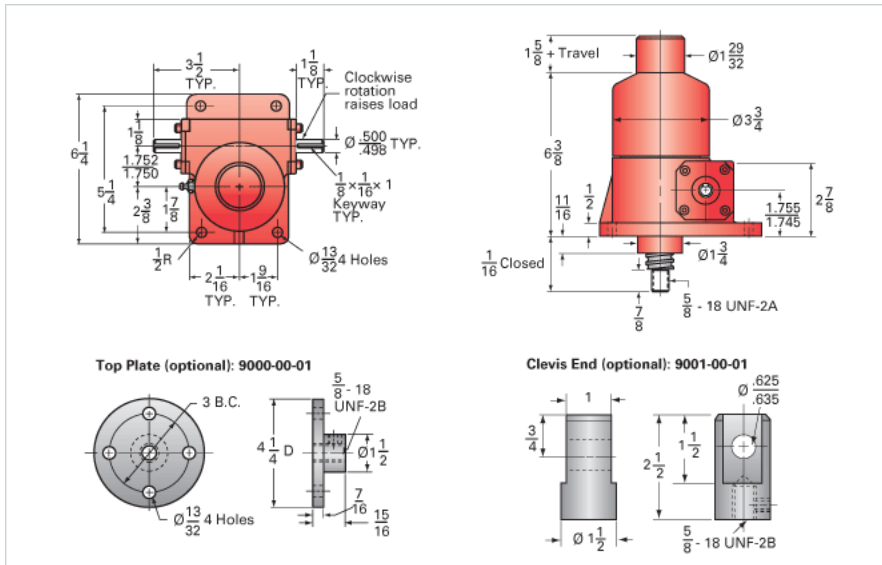

### Details

Capacity [Ton]	2.5
Gear Ratio	12:1
Turns of Worm per Inch Travel	12
Torque to Raise 1 lb. [in-lb]	0.0244
Lifting Screw Diameter [in]	1.00
Screw Lead [in]	1.000
Root Diameter [in]	0.820
BackDrive Holding Torque [ft-lb]	6.0
Tare Drag Torque [in-lb]	5

### Performance Specifications

Maximum Allowable Input [hp]	1.50
Maximum Input Torque [in-lb]	122
Maximum Worm Speed at Rated Load [rpm]	775
Maximum Load at 1750 RPM [lb]	2214
Starting Torque	1.5 x Running Torque

### Weight

Base 0 Travel [lb]	17
Per Inch of Travel [lb]	0.60
Grease [lb]	0.5