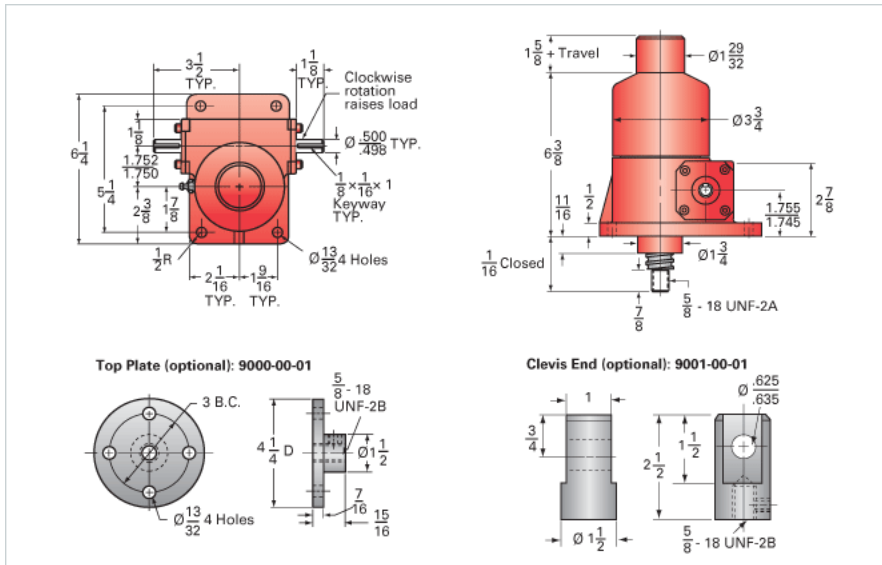

### Details

Capacity [Ton]	2.5
Gear Ratio	6:1
Turns of Worm per Inch Travel	6
Torque to Raise 1 lb. [in-lb]	0.0404
Lifting Screw Diameter [in]	1.00
Screw Lead [in]	1.000
Root Diameter [in]	0.820
BackDrive Holding Torque [ft-lb]	14.0
Tare Drag Torque [in-lb]	5

### Performance Specifications

Maximum Allowable Input [hp]	2.00
Maximum Input Torque [in-lb]	202
Maximum Worm Speed at Rated Load [rpm]	624
Maximum Load at 1750 RPM [lb]	1783
Starting Torque	1.5 x Running Torque

### Weight

Base 0 Travel [lb]	17
Per Inch of Travel [lb]	0.60
Grease [lb]	0.5