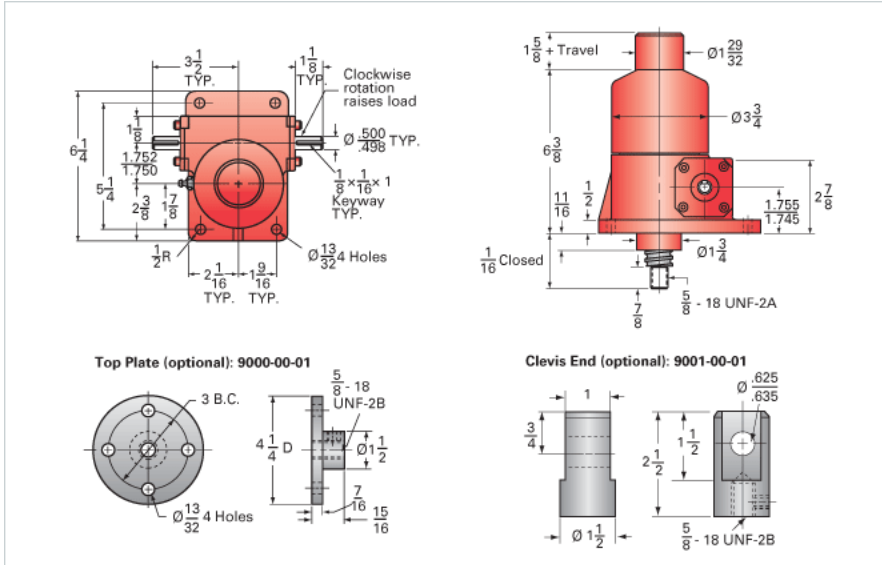

### Details

Capacity [Ton]	2.5
Gear Ratio	6:1
Turns of Worm per Inch Travel	6
Torque to Raise 1 lb. [in-lb]	0.0404
Lifting Screw Diameter [in]	1.00
Screw Lead [in]	1.000
Root Diameter [in]	0.820
BackDrive Holding Torque [ft-lb]	14.0
Tare Drag Torque [in-lb]	5

### Performance Specifications

Maximum Allowable Input [hp]	2.00
Maximum Input Torque [in-lb]	202
Maximum Worm Speed at Rated Load [rpm]	624
Maximum Load at 1750 RPM [lb]	1783
Starting Torque	1.5 x Running Torque

### Weight

Base 0 Travel [lb]	17
Per Inch of Travel [lb]	0.60
Grease [lb]	0.5