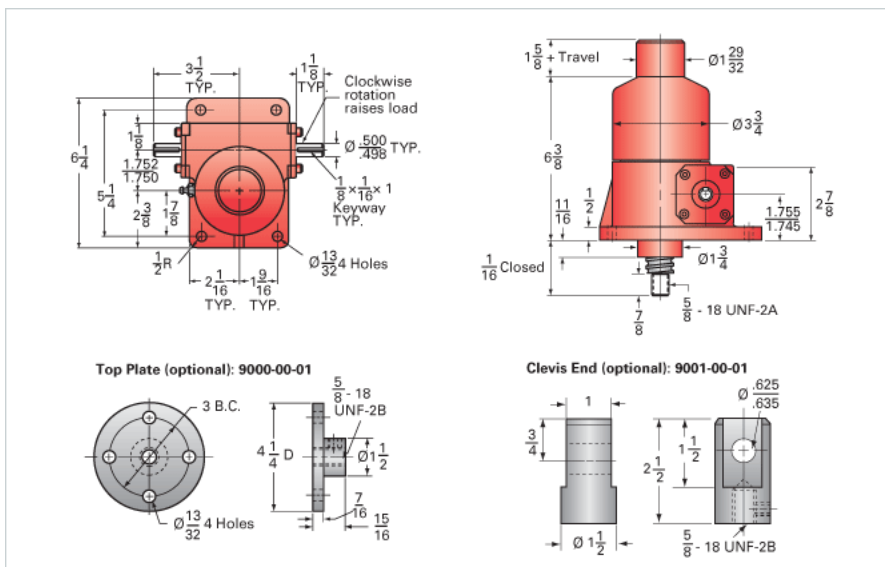

### Details

Capacity [Ton]	2.5
Gear Ratio	6:1
Turns of Worm per Inch Travel	6
Torque to Raise 1 lb. [in-lb]	0.0404
Lifting Screw Diameter [in]	1.00
Screw Lead [in]	1.000
Root Diameter [in]	0.820
BackDrive Holding Torque [ft-lb]	14.0
Tare Drag Torque [in-lb]	5

### Performance Specifications

Maximum Allowable Input [hp]	2.00
Maximum Input Torque [in-lb]	202
Maximum Worm Speed at Rated Load [rpm]	624
Maximum Load at 1750 RPM [lb]	1783
Starting Torque	1.5 x Running Torque