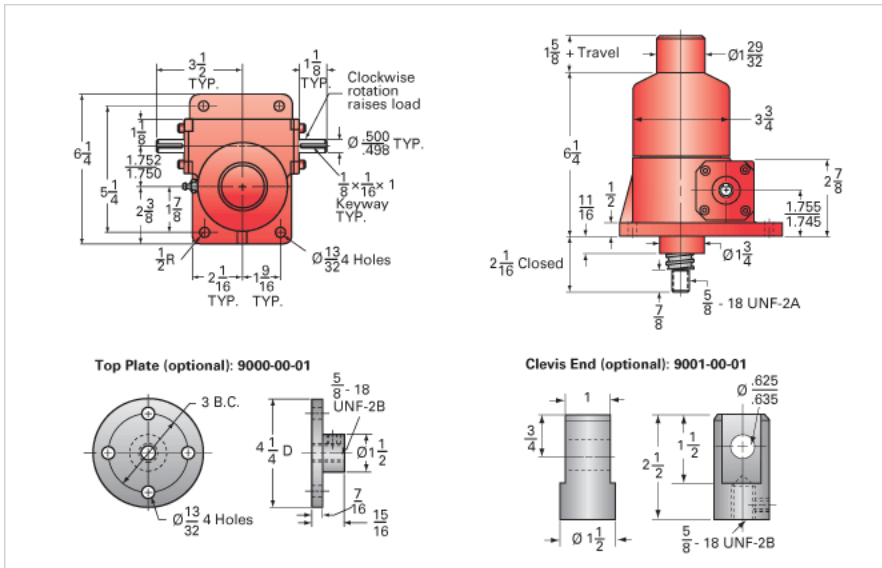

ActionJac 2.5-BSJ-I 24:1

Call 800-321-7800 or visit us online at www.nookindustries.com to configure and order your ActionJac 2.5-BSJ-I 24:1 today!

Details

Capacity [Ton]	2.5
Gear Ratio	24:1
Turns of Worm per Inch Travel	96
Torque to Raise 1 lb. [in-lb]	0.0042
Lifting Screw Diameter [in]	1.00
Screw Lead [in]	0.250
Root Diameter [in]	0.820
BackDrive Holding Torque [ft-lb]	1.5
Tare Drag Torque [in-lb]	5

Performance Specifications

Maximum Allowable Input [hp]	0.50
Maximum Input Torque [in-lb]	21
Maximum Worm Speed at Rated Load [rpm]	1800
Maximum Load at 1750 RPM [lb]	4287
Starting Torque	1.5 x Running Torque

Weight

Base 0 Travel [lb]	17
Per Inch of Travel [lb]	0.60
Grease [lb]	0.5