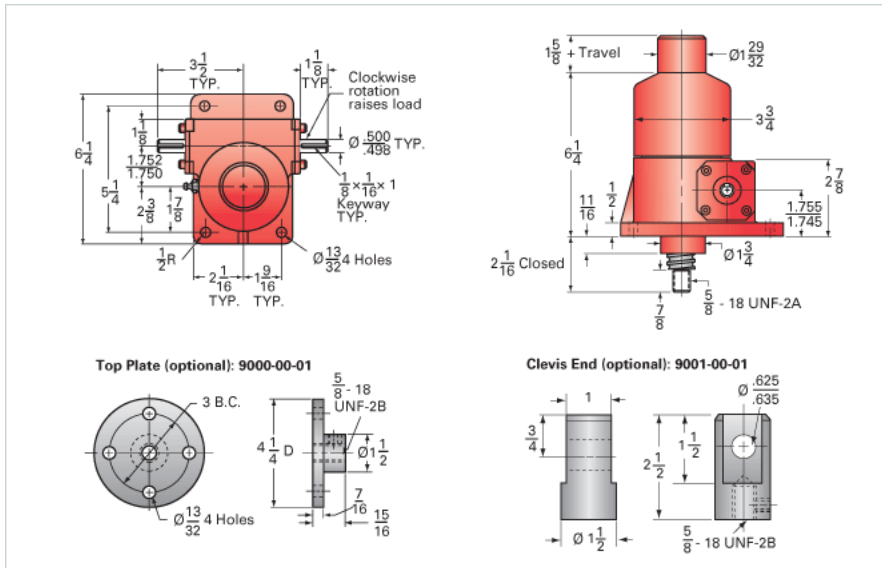

ActionJac 2.5-BSJ-I 24:1

Call 800-321-7800 or visit us online at www.nookindustries.com to configure and order your ActionJac 2.5-BSJ-I 24:1 today!

Details

Capacity [Ton]	2.5
Gear Ratio	24:1
Turns of Worm per Inch Travel	96
Torque to Raise 1 lb. [in-lb]	0.0042
Lifting Screw Diameter [in]	1.00
Screw Lead [in]	0.250
Root Diameter [in]	0.820
BackDrive Holding Torque [ft-lb]	1.5
Tare Drag Torque [in-lb]	5

Performance Specifications

Maximum Allowable Input [hp]	0.50
Maximum Input Torque [in-lb]	21
Maximum Worm Speed at Rated Load [rpm]	1800
Maximum Load at 1750 RPM [lb]	4287
Starting Torque	1.5 x Running Torque

Weight

Base 0 Travel [lb]	17
Per Inch of Travel [lb]	0.60
Grease [lb]	0.5