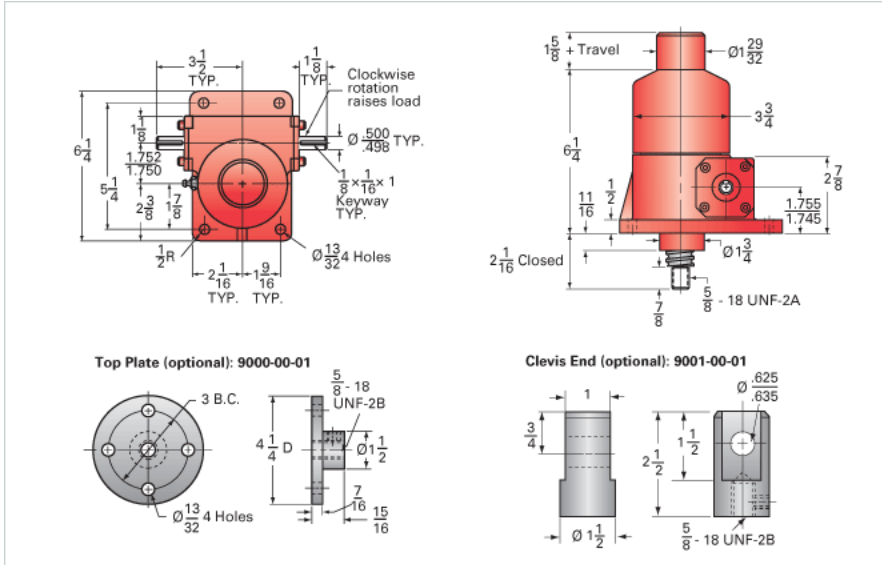

ActionJac 2.5-BSJ-I 12:1

Call 800-321-7800 or visit us online at www.nookindustries.com to configure and order your ActionJac 2.5-BSJ-I 12:1 today!

Details

Capacity [Ton]	2.5
Gear Ratio	12:1
Turns of Worm per Inch Travel	48
Torque to Raise 1 lb. [in-lb]	0.0061
Lifting Screw Diameter [in]	1.00
Screw Lead [in]	0.250
Root Diameter [in]	0.820
BackDrive Holding Torque [ft-lb]	2.0
Tare Drag Torque [in-lb]	5

Performance Specifications

Maximum Allowable Input [hp]	1.50
Maximum Input Torque [in-lb]	53
Maximum Worm Speed at Rated Load [rpm]	1800
Maximum Load at 1750 RPM [lb]	5000
Starting Torque	1.5 x Running Torque

Weight

Base 0 Travel [lb]	17
Per Inch of Travel [lb]	0.60
Grease [lb]	0.5