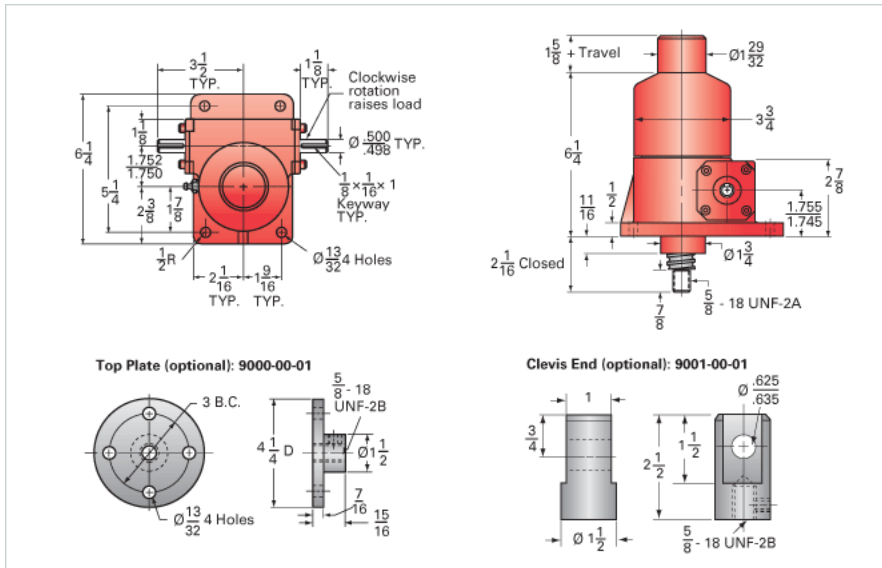

ActionJac 2.5-BSJ-I 12:1

Call 800-321-7800 or visit us online at www.nookindustries.com to configure and order your ActionJac 2.5-BSJ-I 12:1 today!

Details

Capacity [Ton]	2.5
Gear Ratio	12:1
Turns of Worm per Inch Travel	48
Torque to Raise 1 lb. [in-lb]	0.0061
Lifting Screw Diameter [in]	1.00
Screw Lead [in]	0.250
Root Diameter [in]	0.820
BackDrive Holding Torque [ft-lb]	2.0
Tare Drag Torque [in-lb]	5

Performance Specifications

Maximum Allowable Input [hp]	1.50
Maximum Input Torque [in-lb]	53
Maximum Worm Speed at Rated Load [rpm]	1800
Maximum Load at 1750 RPM [lb]	5000
Starting Torque	1.5 x Running Torque

Weight

Base 0 Travel [lb]	17
Per Inch of Travel [lb]	0.60
Grease [lb]	0.5