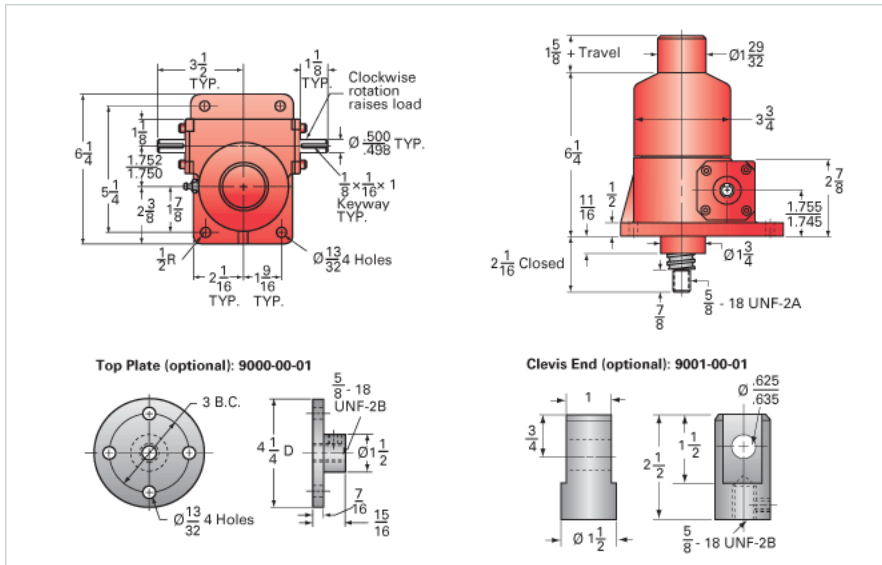

ActionJac 2.5-BSJ-I 12:1

Call 800-321-7800 or visit us online at www.nookindustries.com to configure and order your ActionJac 2.5-BSJ-I 12:1 today!

Details

Capacity [Ton]	2.5
Gear Ratio	12:1
Turns of Worm per Inch Travel	48
Torque to Raise 1 lb. [in-lb]	0.0061
Lifting Screw Diameter [in]	1.00
Screw Lead [in]	0.250
Root Diameter [in]	0.820
BackDrive Holding Torque [ft-lb]	2.0
Tare Drag Torque [in-lb]	5

Performance Specifications

Maximum Allowable Input [hp]	1.50
Maximum Input Torque [in-lb]	53
Maximum Worm Speed at Rated Load [rpm]	1800
Maximum Load at 1750 RPM [lb]	5000
Starting Torque	1.5 x Running Torque

Weight

Base 0 Travel [lb]	17
Per Inch of Travel [lb]	0.60
Grease [lb]	0.5