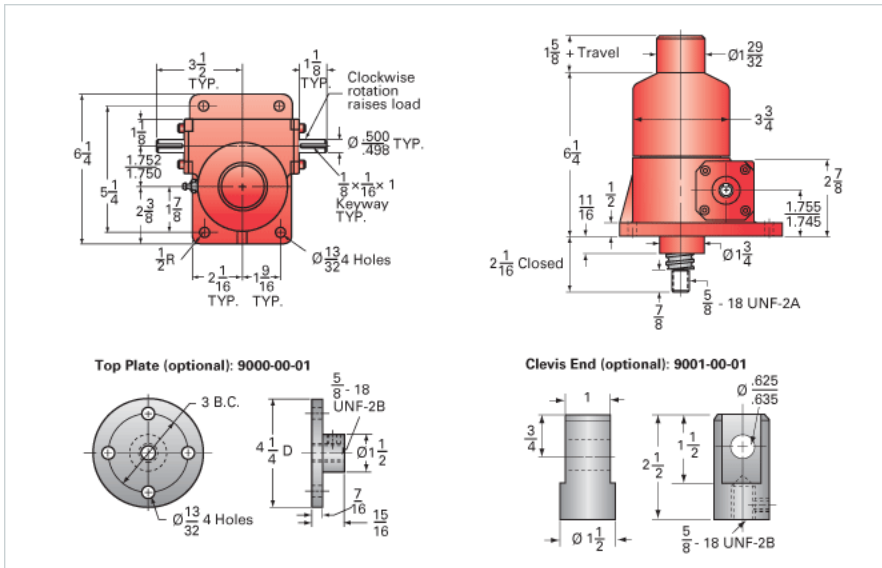

ActionJac 2.5-BSJ-I 12:1

Call 800-321-7800 or visit us online at www.nookindustries.com to configure and order your ActionJac 2.5-BSJ-I 12:1 today!

Details

Capacity [Ton]	2.5
Gear Ratio	12:1
Turns of Worm per Inch Travel	48
Torque to Raise 1 lb. [in-lb]	0.0061
Lifting Screw Diameter [in]	1.00
Screw Lead [in]	0.250
Root Diameter [in]	0.820
BackDrive Holding Torque [ft-lb]	2.0
Tare Drag Torque [in-lb]	5

Performance Specifications

Maximum Allowable Input [hp]	1.50
Maximum Input Torque [in-lb]	53
Maximum Worm Speed at Rated Load [rpm]	1800
Maximum Load at 1750 RPM [lb]	5000
Starting Torque	1.5 x Running Torque

Weight

Base 0 Travel [lb]	17
Per Inch of Travel [lb]	0.60
Grease [lb]	0.5