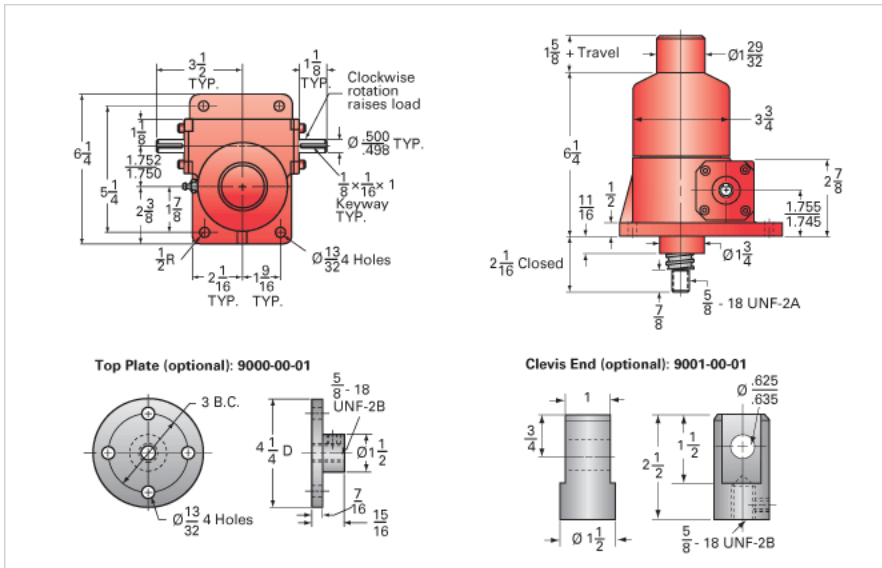

ActionJac 2.5-BSJ-I 6:1

Call 800-321-7800 or visit us online at www.nookindustries.com to configure and order your ActionJac 2.5-BSJ-I 6:1 today!

Details

Capacity [Ton]	2.5
Gear Ratio	6:1
Turns of Worm per Inch Travel	24
Torque to Raise 1 lb. [in-lb]	0.0102
Lifting Screw Diameter [in]	1.00
Screw Lead [in]	0.250
Root Diameter [in]	0.820
BackDrive Holding Torque [ft-lb]	4.0
Tare Drag Torque [in-lb]	5

Performance Specifications

Maximum Allowable Input [hp]	2.00
Maximum Input Torque [in-lb]	51
Maximum Worm Speed at Rated Load [rpm]	1800
Maximum Load at 1750 RPM [lb]	5000
Starting Torque	1.5 x Running Torque

Weight

Base 0 Travel [lb]	17
Per Inch of Travel [lb]	0.60
Grease [lb]	0.5