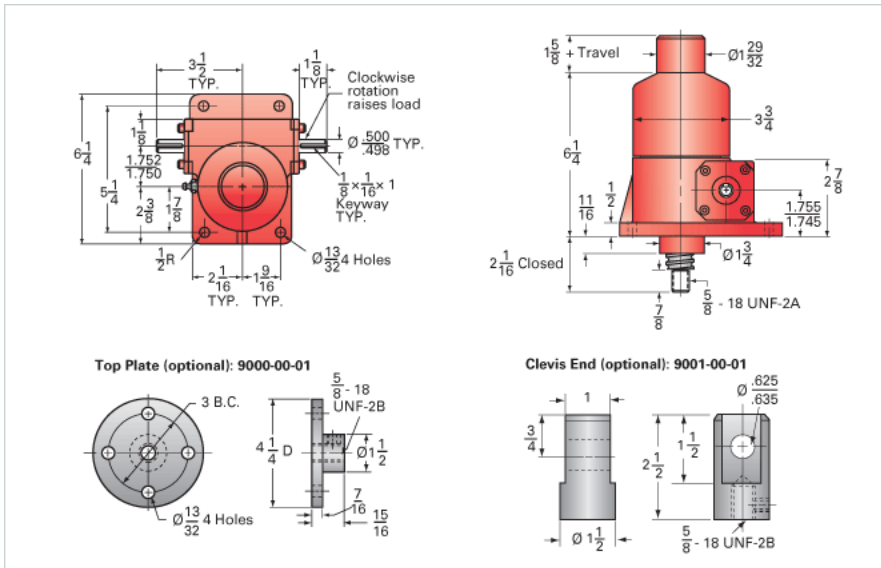

ActionJac 2.5-BSJ-I 6:1

Call 800-321-7800 or visit us online at www.nookindustries.com to configure and order your ActionJac 2.5-BSJ-I 6:1 today!

Details

Capacity [Ton]	2.5
Gear Ratio	6:1
Turns of Worm per Inch Travel	24
Torque to Raise 1 lb. [in-lb]	0.0102
Lifting Screw Diameter [in]	1.00
Screw Lead [in]	0.250
Root Diameter [in]	0.820
BackDrive Holding Torque [ft-lb]	4.0
Tare Drag Torque [in-lb]	5

Performance Specifications

Maximum Allowable Input [hp]	2.00
Maximum Input Torque [in-lb]	51
Maximum Worm Speed at Rated Load [rpm]	1800
Maximum Load at 1750 RPM [lb]	5000
Starting Torque	1.5 x Running Torque

Weight

Base 0 Travel [lb]	17
Per Inch of Travel [lb]	0.60
Grease [lb]	0.5