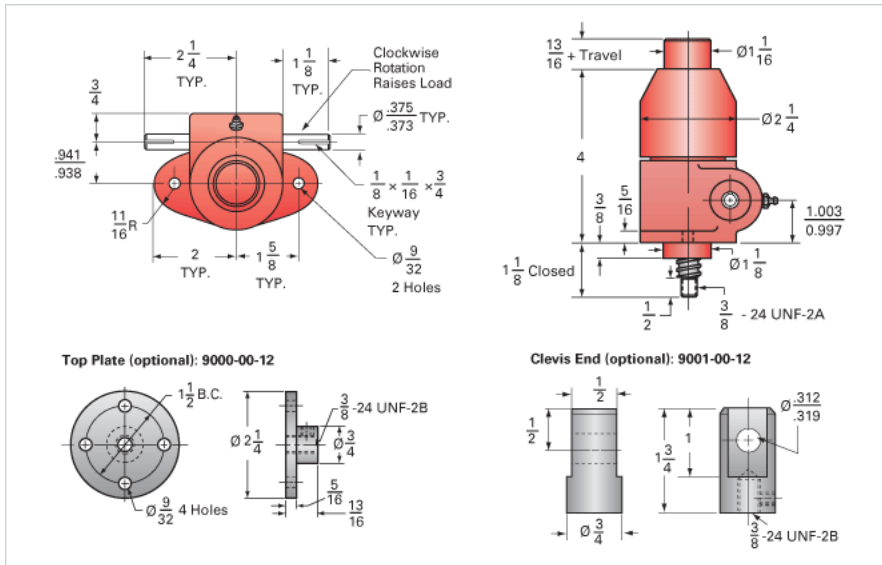

### Details

Capacity [Ton]	0.5
Gear Ratio	20:1
Turns of Worm per Inch Travel	100
Torque to Raise 1 lb. [in-lb]	0.0040
Lifting Screw Diameter [in]	0.63
Screw Lead [in]	0.200
Root Diameter [in]	0.500
BackDrive Holding Torque [ft-lb]	0.3
Tare Drag Torque [in-lb]	1

### Performance Specifications

Maximum Allowable Input [hp]	0.17
Maximum Input Torque [in-lb]	4
Maximum Worm Speed at Rated Load [rpm]	1800
Maximum Load at 1750 RPM [lb]	1000
Starting Torque	1.5 x Running Torque

### Weight

Base 0 Travel [lb]	3
Per Inch of Travel [lb]	0.03
Grease [lb]	0.6