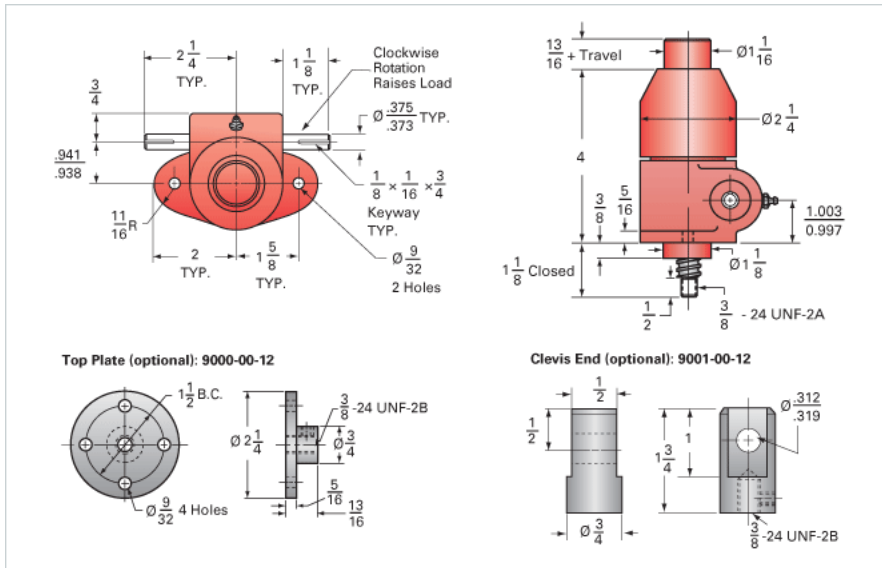

ActionJac 0.5-BSJ-I 5:1

Call 800-321-7800 or visit us online at www.nookindustries.com to configure and order your ActionJac 0.5-BSJ-I 5:1 today!

Details

Capacity [Ton]	0.5
Gear Ratio	5:1
Turns of Worm per Inch Travel	25
Torque to Raise 1 lb. [in-lb]	0.0095
Lifting Screw Diameter [in]	0.63
Screw Lead [in]	0.200
Root Diameter [in]	0.500
BackDrive Holding Torque [ft-lb]	1.0
Tare Drag Torque [in-lb]	1

Performance Specifications

Maximum Allowable Input [hp]	0.33
Maximum Input Torque [in-lb]	9.5
Maximum Worm Speed at Rated Load [rpm]	1800
Maximum Load at 1750 RPM [lb]	1000
Starting Torque	1.5 x Running Torque

Weight

Base 0 Travel [lb]	3
Per Inch of Travel [lb]	0.03
Grease [lb]	0.6