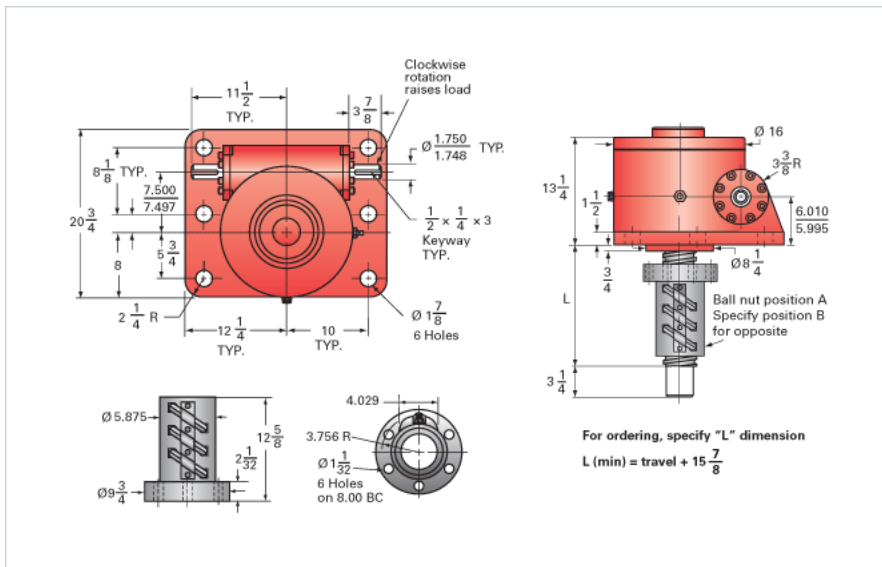

ActionJac 100-BSJ-IR 32:1

Call 800-321-7800 or visit us online at www.nookindustries.com to configure and order your ActionJac 100-BSJ-IR 32:1 today!

Details

Capacity [Ton]	100
Gear Ratio	32:1
Turns of Worm per Inch Travel	32
Torque to Raise 1 lb. [in-lb]	0.0138
Lifting Screw Diameter [in]	4.00
Screw Lead [in]	1.000
Root Diameter [in]	3.338
BackDrive Holding Torque [ft-lb]	35.0
Tare Drag Torque [in-lb]	205

Performance Specifications

Maximum Allowable Input [hp]	12.50
Maximum Input Torque [in-lb]	2760
Maximum Worm Speed at Rated Load [rpm]	285
Maximum Load at 1750 RPM [lb]	32621
Starting Torque	1.5 x Running Torque

Weight

Base 0 Travel [lb]	1100
Per Inch of Travel [lb]	5.00
Grease [lb]	16.0