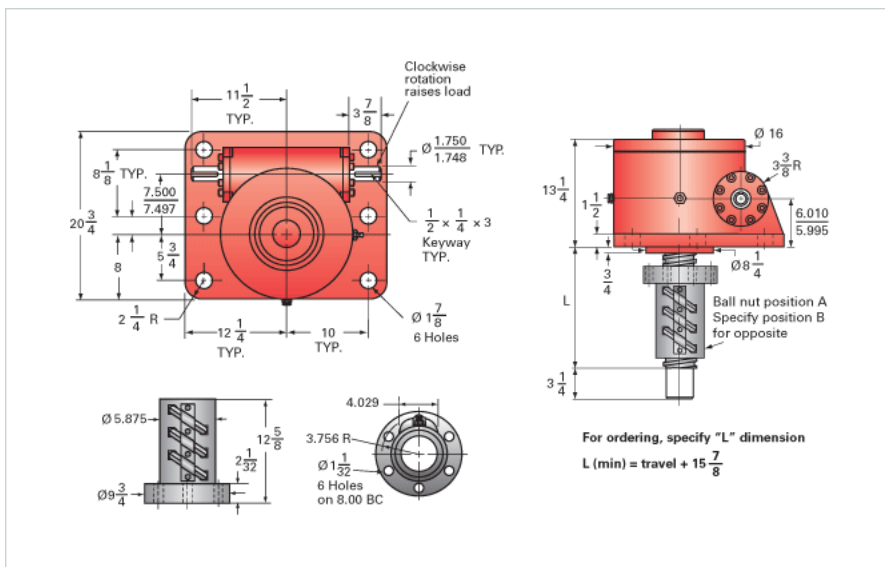

### Details

Capacity [Ton]	100
Gear Ratio	32:1
Turns of Worm per Inch Travel	32
Torque to Raise 1 lb. [in-lb]	0.0138
Lifting Screw Diameter [in]	4.00
Screw Lead [in]	1.000
Root Diameter [in]	3.338
BackDrive Holding Torque [ft-lb]	35.0
Tare Drag Torque [in-lb]	205

### Performance Specifications

Maximum Allowable Input [hp]	12.50
Maximum Input Torque [in-lb]	2760
Maximum Worm Speed at Rated Load [rpm]	285
Maximum Load at 1750 RPM [lb]	32621
Starting Torque	1.5 x Running Torque

### Weight

Base 0 Travel [lb]	1100
Per Inch of Travel [lb]	5.00
Grease [lb]	16.0