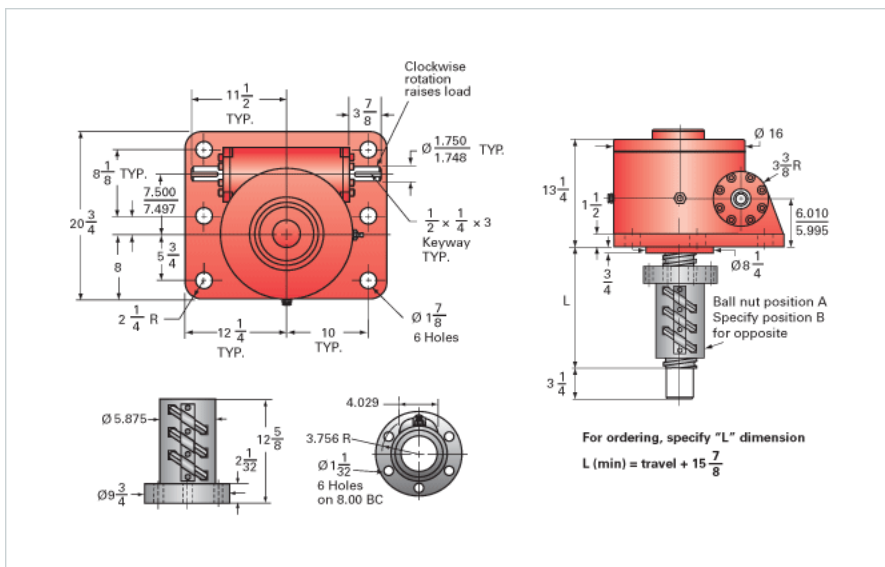

ActionJac 100-BSJ-IR 32:1

Call 800-321-7800 or visit us online at www.nookindustries.com to configure and order your ActionJac 100-BSJ-IR 32:1 today!

Details

Capacity [Ton]	100
Gear Ratio	32:1
Turns of Worm per Inch Travel	32
Torque to Raise 1 lb. [in-lb]	0.0138
Lifting Screw Diameter [in]	4.00
Screw Lead [in]	1.000
Root Diameter [in]	3.338
BackDrive Holding Torque [ft-lb]	35.0
Tare Drag Torque [in-lb]	205

Performance Specifications

Maximum Allowable Input [hp]	12.50
Maximum Input Torque [in-lb]	2760
Maximum Worm Speed at Rated Load [rpm]	285
Maximum Load at 1750 RPM [lb]	32621
Starting Torque	1.5 x Running Torque

Weight

Base 0 Travel [lb]	1100
Per Inch of Travel [lb]	5.00
Grease [lb]	16.0