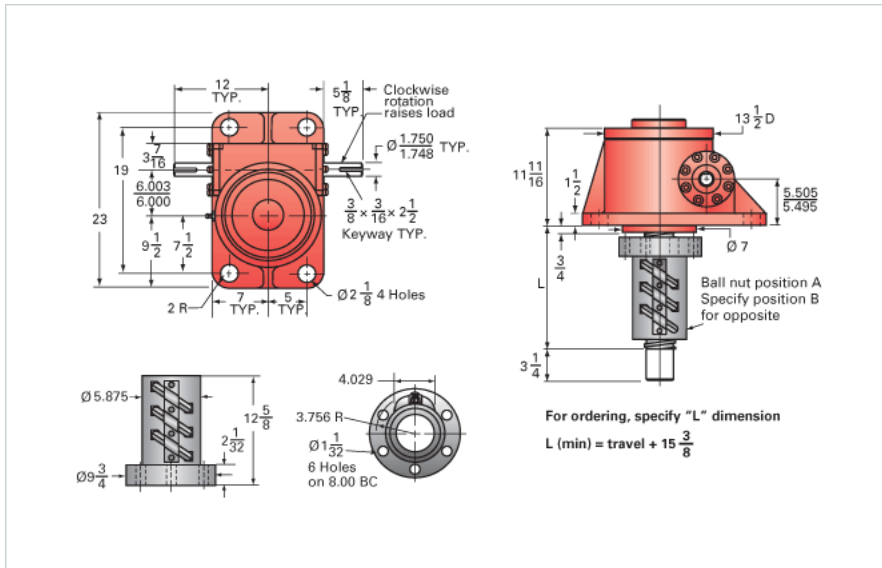

### Details

Capacity [Ton]	75
Gear Ratio	32:1
Turns of Worm per Inch Travel	32
Torque to Raise 1 lb. [in-lb]	0.0112
Lifting Screw Diameter [in]	4.00
Screw Lead [in]	1.000
Root Diameter [in]	3.338
BackDrive Holding Torque [ft-lb]	25.0
Tare Drag Torque [in-lb]	155

### Performance Specifications

Maximum Allowable Input [hp]	9.00
Maximum Input Torque [in-lb]	1680
Maximum Worm Speed at Rated Load [rpm]	338
Maximum Load at 1750 RPM [lb]	28970
Starting Torque	1.5 x Running Torque

### Weight

Base 0 Travel [lb]	650
Per Inch of Travel [lb]	5.00
Grease [lb]	9.0