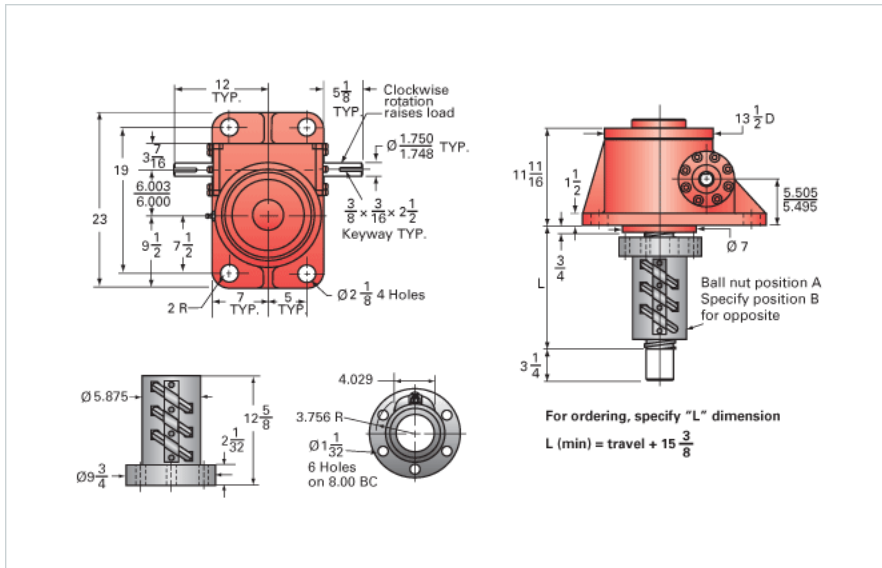

ActionJac 75-BSJ-IR 32:1

Call 800-321-7800 or visit us online at www.nookindustries.com to configure and order your ActionJac 75-BSJ-IR 32:1 today!

Details

Capacity [Ton]	75
Gear Ratio	32:1
Turns of Worm per Inch Travel	32
Torque to Raise 1 lb. [in-lb]	0.0112
Lifting Screw Diameter [in]	4.00
Screw Lead [in]	1.000
Root Diameter [in]	3.338
BackDrive Holding Torque [ft-lb]	25.0
Tare Drag Torque [in-lb]	155

Performance Specifications

Maximum Allowable Input [hp]	9.00
Maximum Input Torque [in-lb]	1680
Maximum Worm Speed at Rated Load [rpm]	338
Maximum Load at 1750 RPM [lb]	28970
Starting Torque	1.5 x Running Torque

Weight

Base 0 Travel [lb]	650
Per Inch of Travel [lb]	5.00
Grease [lb]	9.0