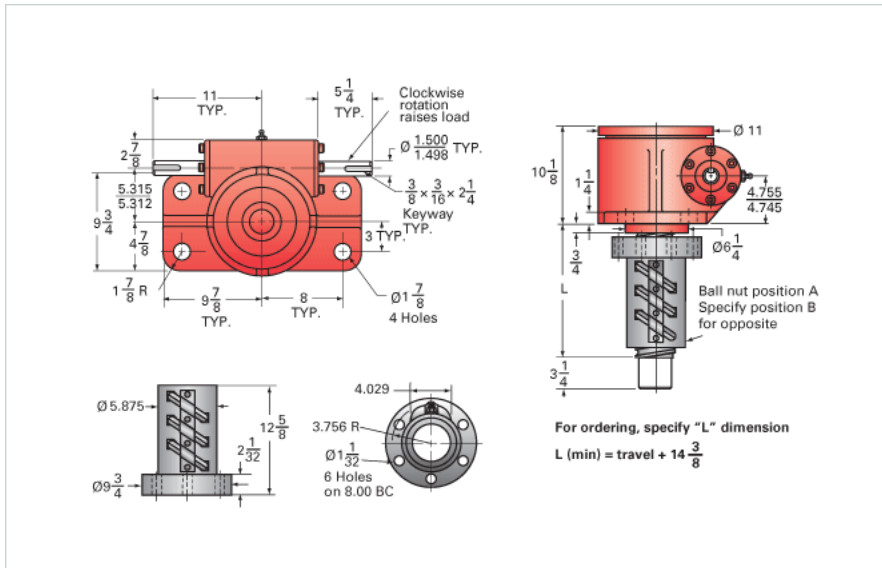

ActionJac 50-BSJ-IR 32:1

Call 800-321-7800 or visit us online at www.nookindustries.com to configure and order your ActionJac 50-BSJ-IR 32:1 today!

Details

Capacity [Ton]	50
Gear Ratio	32:1
Turns of Worm per Inch Travel	32
Torque to Raise 1 lb. [in-lb]	0.0139
Lifting Screw Diameter [in]	4.00
Screw Lead [in]	1.000
Root Diameter [in]	3.338
BackDrive Holding Torque [ft-lb]	10.0
Tare Drag Torque [in-lb]	90

Performance Specifications

Maximum Allowable Input [hp]	5.00
Maximum Input Torque [in-lb]	1390
Maximum Worm Speed at Rated Load [rpm]	227
Maximum Load at 1750 RPM [lb]	12955
Starting Torque	1.5 x Running Torque

Weight

Base 0 Travel [lb]	490
Per Inch of Travel [lb]	5.00
Grease [lb]	5.0