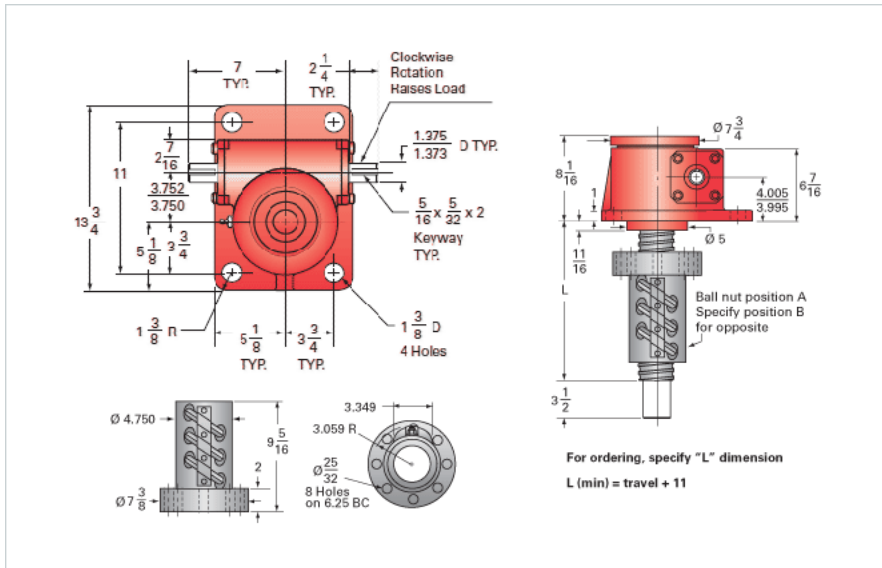

### Details

Capacity [Ton]	30
Gear Ratio	32:1
Turns of Worm per Inch Travel	21.33
Torque to Raise 1 lb. [in-lb]	0.0191
Lifting Screw Diameter [in]	3.00
Screw Lead [in]	1.500
Root Diameter [in]	2.480
BackDrive Holding Torque [ft-lb]	15.0
Tare Drag Torque [in-lb]	60

### Performance Specifications

Maximum Allowable Input [hp]	3.50
Maximum Input Torque [in-lb]	1144
Maximum Worm Speed at Rated Load [rpm]	193
Maximum Load at 1750 RPM [lb]	6600
Starting Torque	1.5 x Running Torque

### Weight

Base 0 Travel [lb]	220
Per Inch of Travel [lb]	2.40
Grease [lb]	3.5