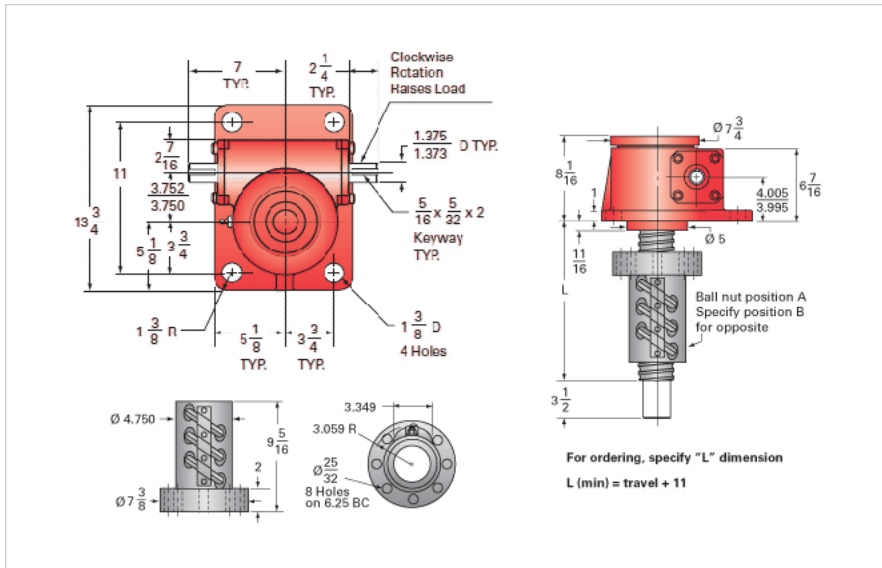

ActionJac 30HL-BSJ-IR 32:1

Call 800-321-7800 or visit us online at www.nookindustries.com to configure and order your ActionJac 30HL-BSJ-IR 32:1 today!

Details

Capacity [Ton]	30
Gear Ratio	32:1
Turns of Worm per Inch Travel	21.33
Torque to Raise 1 lb. [in-lb]	0.0191
Lifting Screw Diameter [in]	3.00
Screw Lead [in]	1.500
Root Diameter [in]	2.480
BackDrive Holding Torque [ft-lb]	15.0
Tare Drag Torque [in-lb]	60

Performance Specifications

Maximum Allowable Input [hp]	3.50
Maximum Input Torque [in-lb]	1144
Maximum Worm Speed at Rated Load [rpm]	193
Maximum Load at 1750 RPM [lb]	6600
Starting Torque	1.5 x Running Torque

Weight

Base 0 Travel [lb]	220
Per Inch of Travel [lb]	2.40
Grease [lb]	3.5