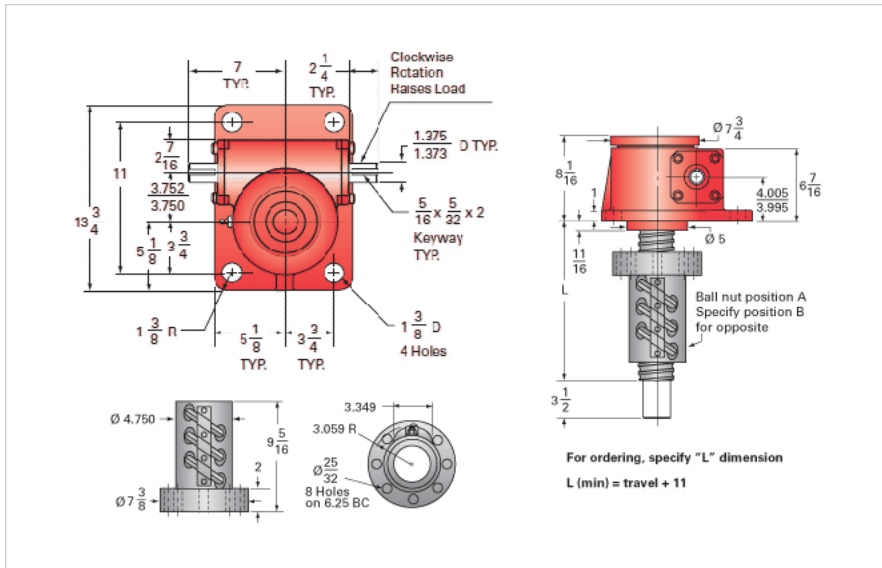

ActionJac 30-BSJ-IR 32:1

Call 800-321-7800 or visit us online at www.nookindustries.com to configure and order your ActionJac 30-BSJ-IR 32:1 today!

Details

Capacity [Ton]	30
Gear Ratio	32:1
Turns of Worm per Inch Travel	48.48
Torque to Raise 1 lb. [in-lb]	0.0084
Lifting Screw Diameter [in]	3.00
Screw Lead [in]	0.660
Root Diameter [in]	2.480
BackDrive Holding Torque [ft-lb]	5.0
Tare Drag Torque [in-lb]	60

Performance Specifications

Maximum Allowable Input [hp]	3.50
Maximum Input Torque [in-lb]	503
Maximum Worm Speed at Rated Load [rpm]	438
Maximum Load at 1750 RPM [lb]	15006
Starting Torque	1.5 x Running Torque

Weight

Base 0 Travel [lb]	220
Per Inch of Travel [lb]	2.40
Grease [lb]	3.5