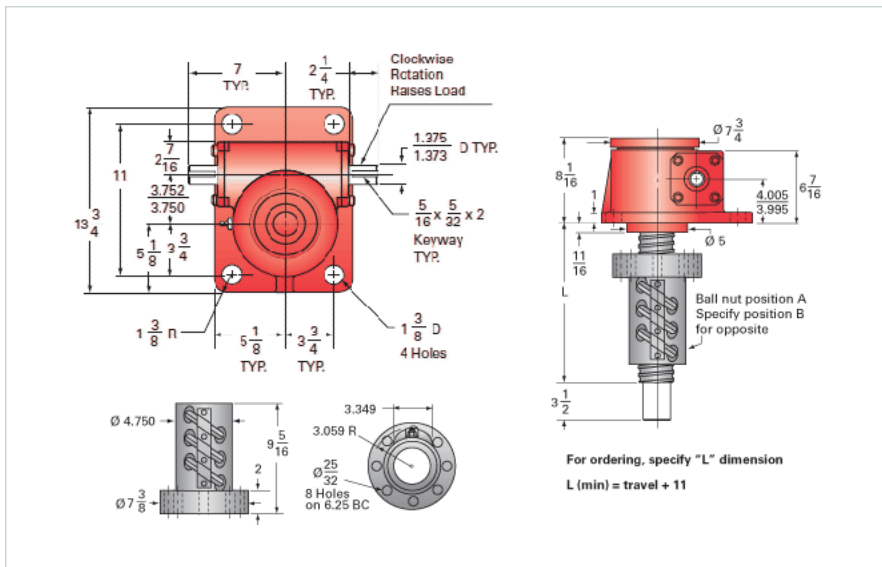

ActionJac 30-BSJ-IR 32:1

Call 800-321-7800 or visit us online at www.nookindustries.com to configure and order your ActionJac 30-BSJ-IR 32:1 today!

Details

Capacity [Ton]	30
Gear Ratio	32:1
Turns of Worm per Inch Travel	48.48
Torque to Raise 1 lb. [in-lb]	0.0084
Lifting Screw Diameter [in]	3.00
Screw Lead [in]	0.660
Root Diameter [in]	2.480
BackDrive Holding Torque [ft-lb]	5.0
Tare Drag Torque [in-lb]	60

Performance Specifications

Maximum Allowable Input [hp]	3.50
Maximum Input Torque [in-lb]	503
Maximum Worm Speed at Rated Load [rpm]	438
Maximum Load at 1750 RPM [lb]	15006
Starting Torque	1.5 x Running Torque

Weight

Base 0 Travel [lb]	220
Per Inch of Travel [lb]	2.40
Grease [lb]	3.5