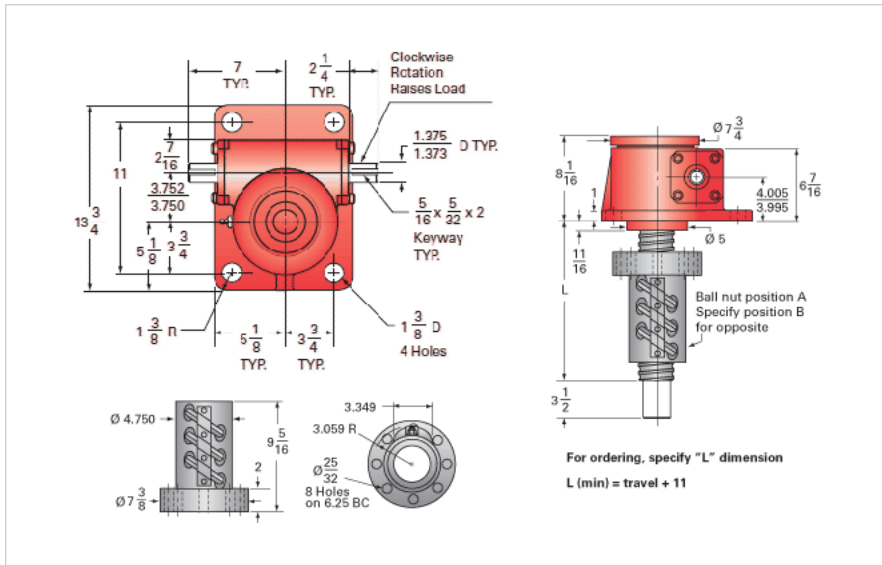

ActionJac 30-BSJ-IR 10 2/3:1

Call 800-321-7800 or visit us online at www.nookindustries.com to configure and order your ActionJac 30-BSJ-IR 10 2/3:1 today!

Details

Capacity [Ton]	30
Gear Ratio	10 2/3:1
Turns of Worm per Inch Travel	16.16
Torque to Raise 1 lb. [in-lb]	0.0162
Lifting Screw Diameter [in]	3.00
Screw Lead [in]	0.660
Root Diameter [in]	2.480
BackDrive Holding Torque [ft-lb]	21.0
Tare Drag Torque [in-lb]	60

Performance Specifications

Maximum Allowable Input [hp]	11.00
Maximum Input Torque [in-lb]	969
Maximum Worm Speed at Rated Load [rpm]	715
Maximum Load at 1750 RPM [lb]	24515
Starting Torque	1.5 x Running Torque

Weight

Base 0 Travel [lb]	220
Per Inch of Travel [lb]	2.40
Grease [lb]	3.5