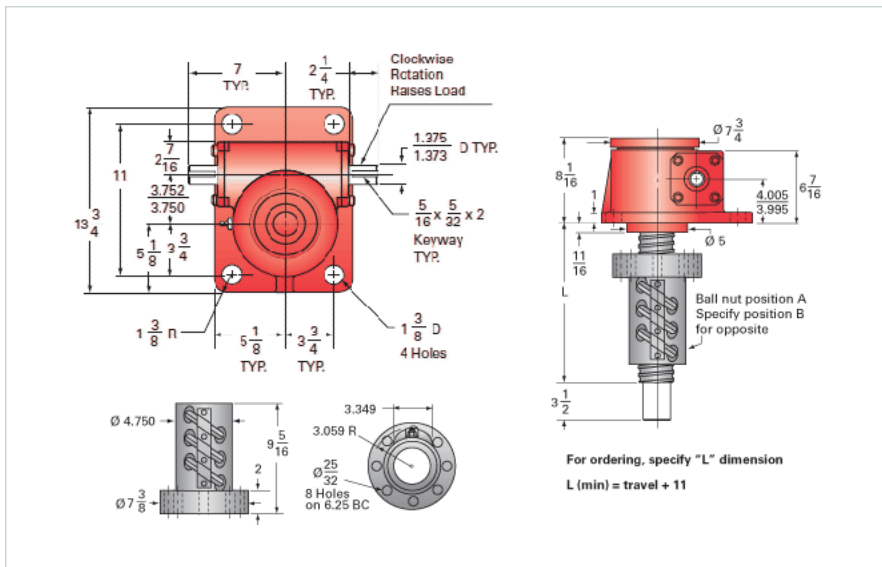

ActionJac 30-BSJ-IR 10 2/3:1

Call 800-321-7800 or visit us online at www.nookindustries.com to configure and order your ActionJac 30-BSJ-IR 10 2/3:1 today!

Details

Capacity [Ton]	30
Gear Ratio	10 2/3:1
Turns of Worm per Inch Travel	16.16
Torque to Raise 1 lb. [in-lb]	0.0162
Lifting Screw Diameter [in]	3.00
Screw Lead [in]	0.660
Root Diameter [in]	2.480
BackDrive Holding Torque [ft-lb]	21.0
Tare Drag Torque [in-lb]	60

Performance Specifications

Maximum Allowable Input [hp]	11.00
Maximum Input Torque [in-lb]	969
Maximum Worm Speed at Rated Load [rpm]	715
Maximum Load at 1750 RPM [lb]	24515
Starting Torque	1.5 x Running Torque

Weight

Base 0 Travel [lb]	220
Per Inch of Travel [lb]	2.40
Grease [lb]	3.5