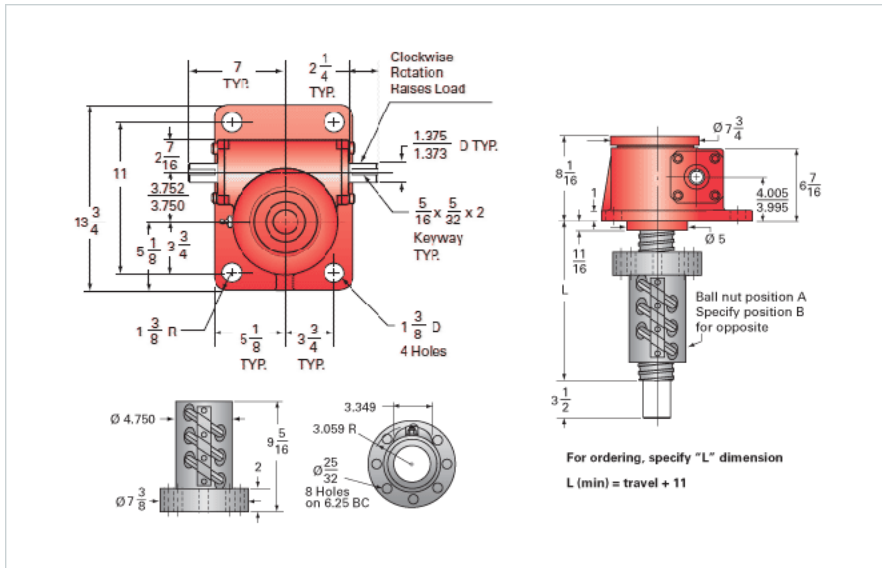

ActionJac 30-BSJ-IR 10 2/3:1

Call 800-321-7800 or visit us online at www.nookindustries.com to configure and order your ActionJac 30-BSJ-IR 10 2/3:1 today!

Details

Capacity [Ton]	30
Gear Ratio	10 2/3:1
Turns of Worm per Inch Travel	16.16
Torque to Raise 1 lb. [in-lb]	0.0162
Lifting Screw Diameter [in]	3.00
Screw Lead [in]	0.660
Root Diameter [in]	2.480
BackDrive Holding Torque [ft-lb]	21.0
Tare Drag Torque [in-lb]	60

Performance Specifications

Maximum Allowable Input [hp]	11.00
Maximum Input Torque [in-lb]	969
Maximum Worm Speed at Rated Load [rpm]	715
Maximum Load at 1750 RPM [lb]	24515
Starting Torque	1.5 x Running Torque

Weight

Base 0 Travel [lb]	220
Per Inch of Travel [lb]	2.40
Grease [lb]	3.5