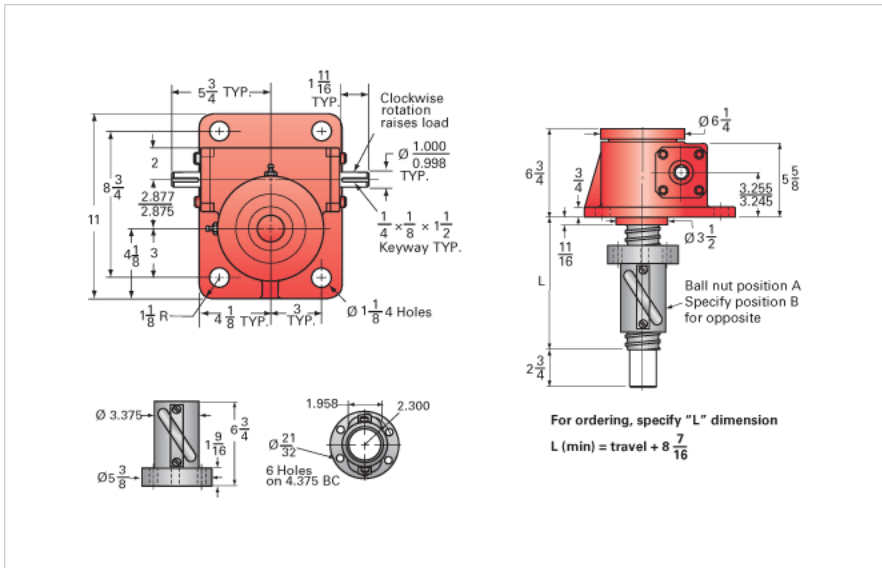

### Details

Capacity [Ton]	20
Gear Ratio	24:1
Turns of Worm per Inch Travel	24
Torque to Raise 1 lb. [in-lb]	0.0157
Lifting Screw Diameter [in]	2.25
Screw Lead [in]	1.000
Root Diameter [in]	1.850
BackDrive Holding Torque [ft-lb]	13.0
Tare Drag Torque [in-lb]	40

### Performance Specifications

Maximum Allowable Input [hp]	2.50
Maximum Input Torque [in-lb]	628
Maximum Worm Speed at Rated Load [rpm]	251
Maximum Load at 1750 RPM [lb]	5737
Starting Torque	1.5 x Running Torque

### Weight

Base 0 Travel [lb]	85
Per Inch of Travel [lb]	1.50
Grease [lb]	2.2