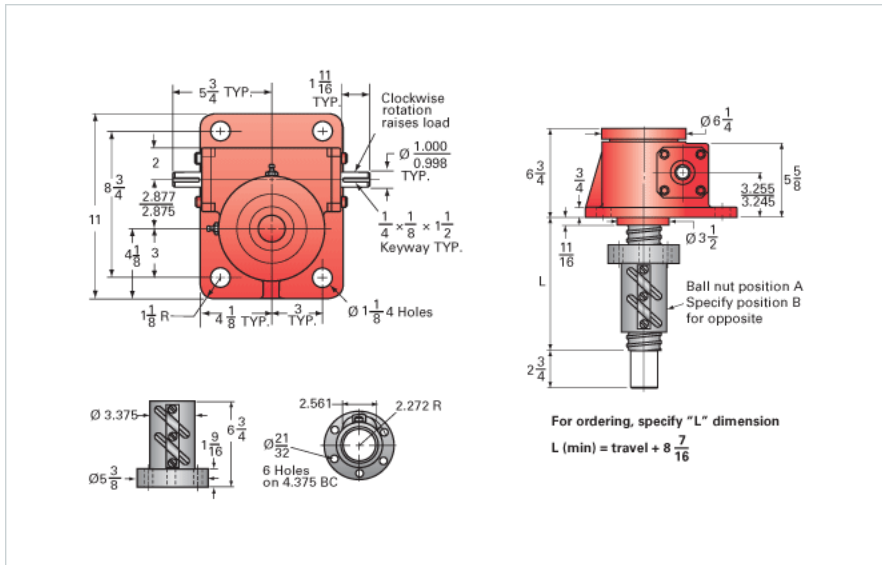

ActionJac 20-BSJ-IR 24:1

Call 800-321-7800 or visit us online at www.nookindustries.com to configure and order your ActionJac 20-BSJ-IR 24:1 today!

Details

Capacity [Ton]	20
Gear Ratio	24:1
Turns of Worm per Inch Travel	48
Torque to Raise 1 lb. [in-lb]	0.0079
Lifting Screw Diameter [in]	2.25
Screw Lead [in]	0.500
Root Diameter [in]	1.850
BackDrive Holding Torque [ft-lb]	7.0
Tare Drag Torque [in-lb]	40

Performance Specifications

Maximum Allowable Input [hp]	2.50
Maximum Input Torque [in-lb]	314
Maximum Worm Speed at Rated Load [rpm]	501
Maximum Load at 1750 RPM [lb]	11397
Starting Torque	1.5 x Running Torque

Weight

Base 0 Travel [lb]	85
Per Inch of Travel [lb]	1.50
Grease [lb]	2.2