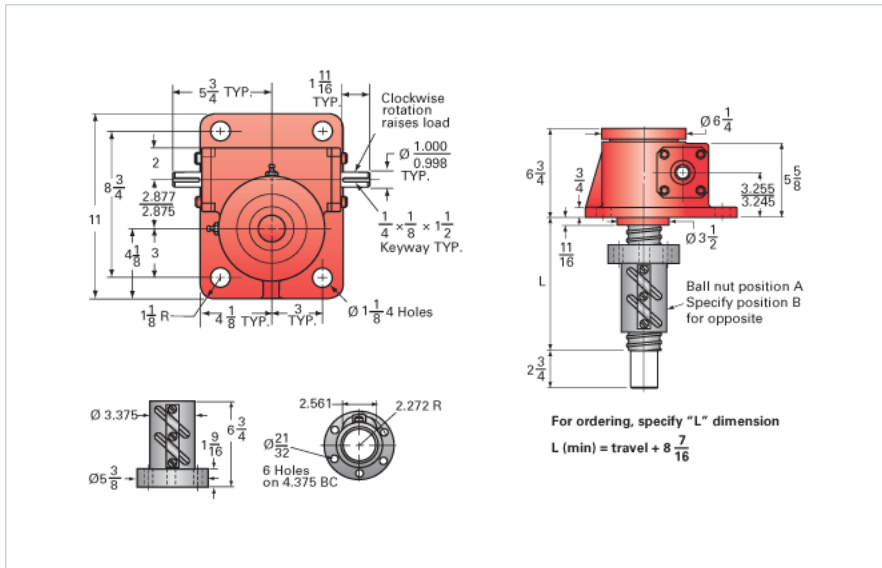

ActionJac 20-BSJ-IR 24:1

Call 800-321-7800 or visit us online at www.nookindustries.com to configure and order your ActionJac 20-BSJ-IR 24:1 today!

Details

Capacity [Ton]	20
Gear Ratio	24:1
Turns of Worm per Inch Travel	48
Torque to Raise 1 lb. [in-lb]	0.0079
Lifting Screw Diameter [in]	2.25
Screw Lead [in]	0.500
Root Diameter [in]	1.850
BackDrive Holding Torque [ft-lb]	7.0
Tare Drag Torque [in-lb]	40

Performance Specifications

Maximum Allowable Input [hp]	2.50
Maximum Input Torque [in-lb]	314
Maximum Worm Speed at Rated Load [rpm]	501
Maximum Load at 1750 RPM [lb]	11397
Starting Torque	1.5 x Running Torque

Weight

Base 0 Travel [lb]	85
Per Inch of Travel [lb]	1.50
Grease [lb]	2.2