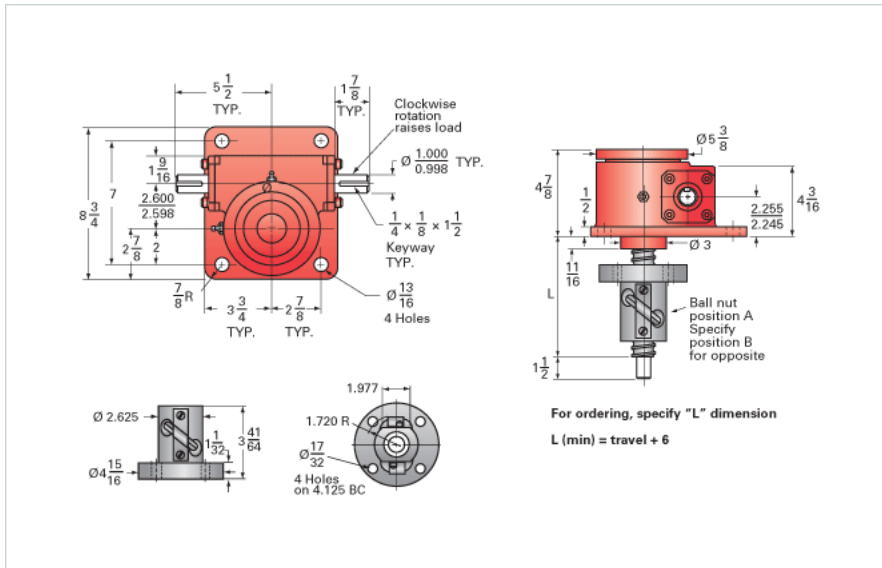

ActionJac 10HL-BSJ-IR 24:1

Call 800-321-7800 or visit us online at www.nookindustries.com to configure and order your ActionJac 10HL-BSJ-IR 24:1 today!

Details

Capacity [Ton]	10
Gear Ratio	24:1
Turns of Worm per Inch Travel	24
Torque to Raise 1 lb. [in-lb]	0.0162
Lifting Screw Diameter [in]	1.50
Screw Lead [in]	1.000
Root Diameter [in]	1.140
BackDrive Holding Torque [ft-lb]	6.0
Tare Drag Torque [in-lb]	20

Performance Specifications

Maximum Allowable Input [hp]	1.50
Maximum Input Torque [in-lb]	323
Maximum Worm Speed at Rated Load [rpm]	293
Maximum Load at 1750 RPM [lb]	3334
Starting Torque	1.5 x Running Torque

Weight

Base 0 Travel [lb]	50
Per Inch of Travel [lb]	0.80
Grease [lb]	1.5