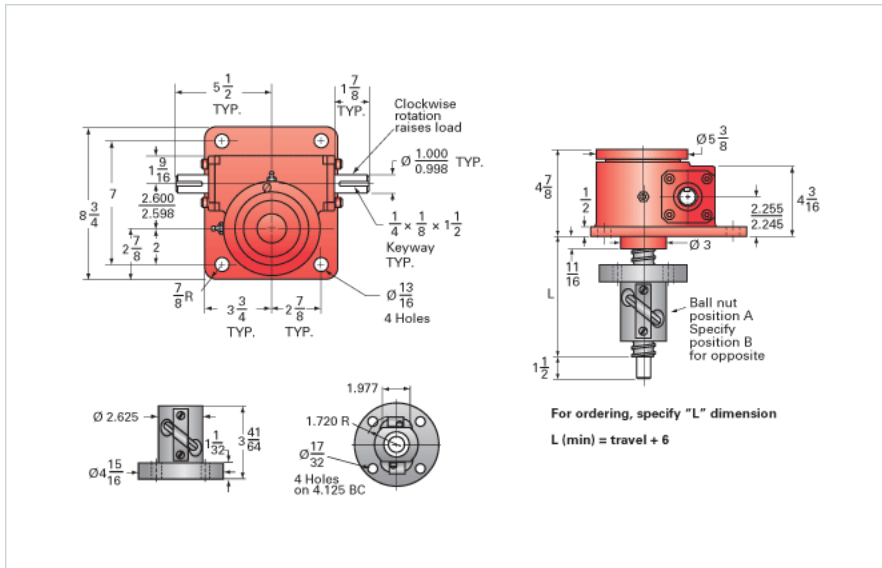

### Details

Capacity [Ton]	10
Gear Ratio	24:1
Turns of Worm per Inch Travel	24
Torque to Raise 1 lb. [in-lb]	0.0162
Lifting Screw Diameter [in]	1.50
Screw Lead [in]	1.000
Root Diameter [in]	1.140
BackDrive Holding Torque [ft-lb]	6.0
Tare Drag Torque [in-lb]	20

### Performance Specifications

Maximum Allowable Input [hp]	1.50
Maximum Input Torque [in-lb]	323
Maximum Worm Speed at Rated Load [rpm]	293
Maximum Load at 1750 RPM [lb]	3334
Starting Torque	1.5 x Running Torque

### Weight

Base 0 Travel [lb]	50
Per Inch of Travel [lb]	0.80
Grease [lb]	1.5