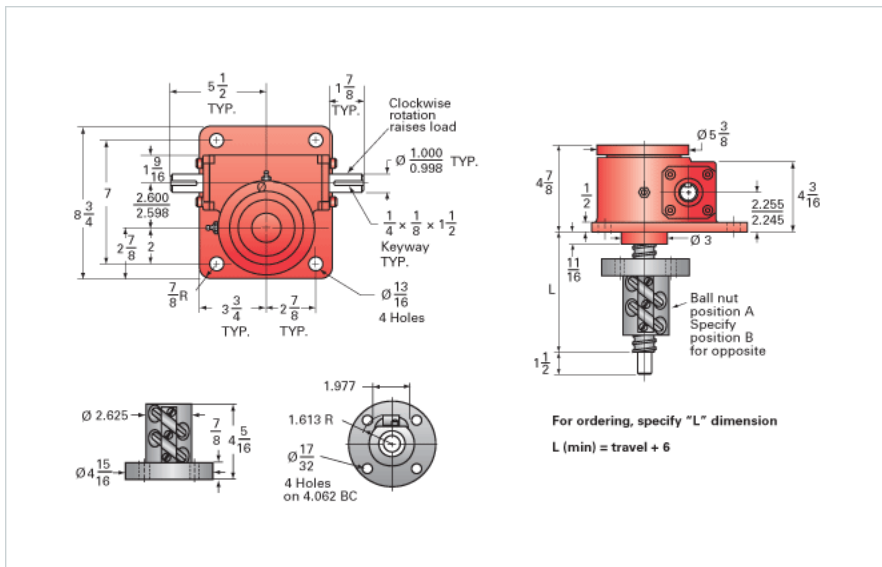

## ActionJac 10-BSJ-IR 24:1

Call 800-321-7800 or visit us online at [www.nookindustries.com](http://www.nookindustries.com) to configure and order your ActionJac 10-BSJ-IR 24:1 today!

For ordering, specify "L" dimension  
 $L (\text{min}) = \text{travel} + 6$

### Details

Capacity [Ton]	10
Gear Ratio	24:1
Turns of Worm per Inch Travel	50.66
Torque to Raise 1 lb. [in-lb]	0.0077
Lifting Screw Diameter [in]	1.50
Screw Lead [in]	0.473
Root Diameter [in]	1.140
BackDrive Holding Torque [ft-lb]	4.0
Tare Drag Torque [in-lb]	20

### Performance Specifications

Maximum Allowable Input [hp]	1.50
Maximum Input Torque [in-lb]	153
Maximum Worm Speed at Rated Load [rpm]	618
Maximum Load at 1750 RPM [lb]	7016
Starting Torque	1.5 x Running Torque