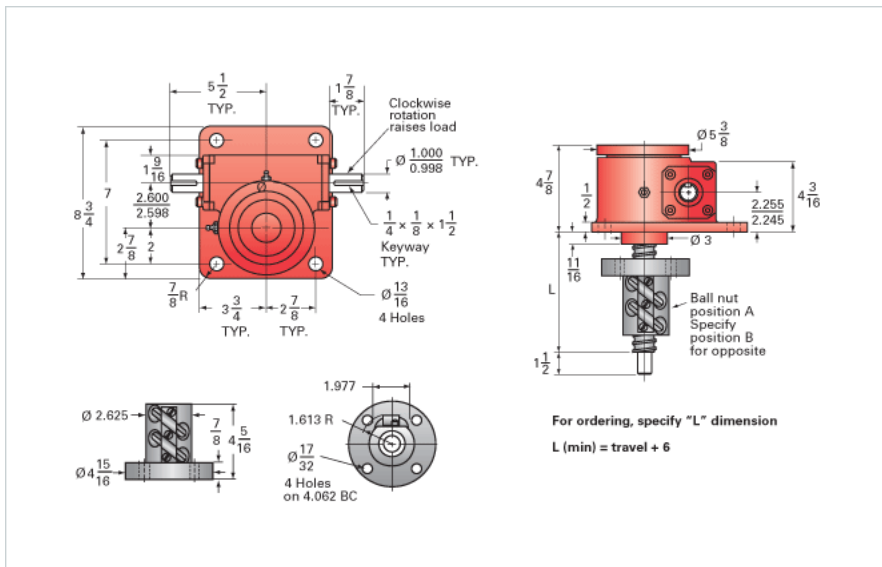

### Details

Capacity [Ton]	10
Gear Ratio	24:1
Turns of Worm per Inch Travel	50.66
Torque to Raise 1 lb. [in-lb]	0.0077
Lifting Screw Diameter [in]	1.50
Screw Lead [in]	0.473
Root Diameter [in]	1.140
BackDrive Holding Torque [ft-lb]	4.0
Tare Drag Torque [in-lb]	20

### Performance Specifications

Maximum Allowable Input [hp]	1.50
Maximum Input Torque [in-lb]	153
Maximum Worm Speed at Rated Load [rpm]	618
Maximum Load at 1750 RPM [lb]	7016
Starting Torque	1.5 x Running Torque