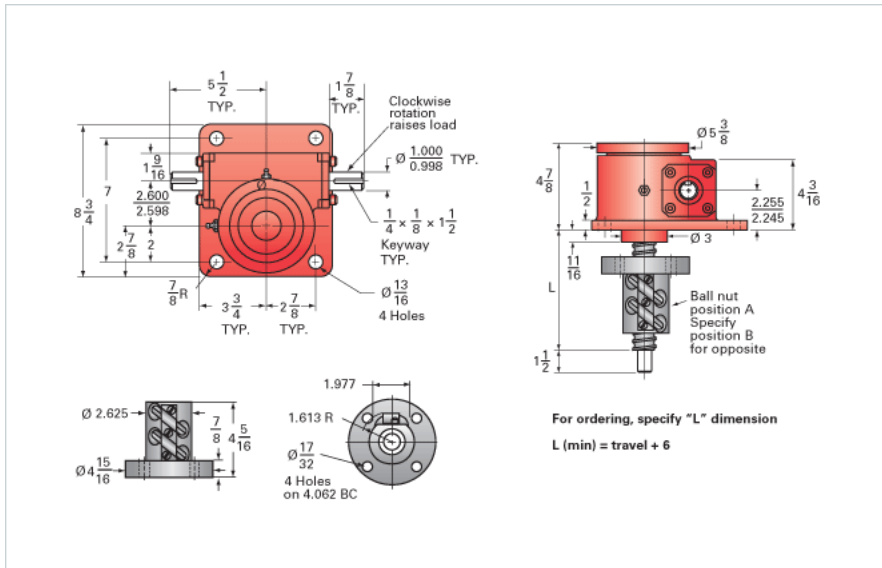

ActionJac 10-BSJ-IR 8:1

Call 800-321-7800 or visit us online at www.nookindustries.com to configure and order your ActionJac 10-BSJ-IR 8:1 today!

Details

Capacity [Ton]	10
Gear Ratio	8:1
Turns of Worm per Inch Travel	16.88
Torque to Raise 1 lb. [in-lb]	0.0151
Lifting Screw Diameter [in]	1.50
Screw Lead [in]	0.473
Root Diameter [in]	1.140
BackDrive Holding Torque [ft-lb]	13.0
Tare Drag Torque [in-lb]	20

Performance Specifications

Maximum Allowable Input [hp]	5.00
Maximum Input Torque [in-lb]	302
Maximum Worm Speed at Rated Load [rpm]	1043
Maximum Load at 1750 RPM [lb]	11925
Starting Torque	1.5 x Running Torque

Weight

Base 0 Travel [lb]	50
Per Inch of Travel [lb]	0.80
Grease [lb]	1.5